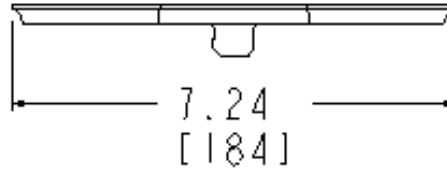

Weymouth® Technical Specification

Door Sign

YB8495

Stock Numbers:

- ❑ YB8495BN – Door Sign
Brushed Nickel Finish
- ❑ YB8495CH – Door Sign
Chrome Finish
- ❑ YB8495ORB – Door Sign
Oil Rubbed Bronze Finish
- ❑ YB8495NL – Door Sign
Polished Nickel Finish

Dimensions:

Materials:

Door Sign is constructed of zinc.

Installation Instructions:

1. Remove the door sign from the box.
2. Secure to door with screws or wall anchors included (shorter screw for installation into wood and longer screws for use with plastic anchors).