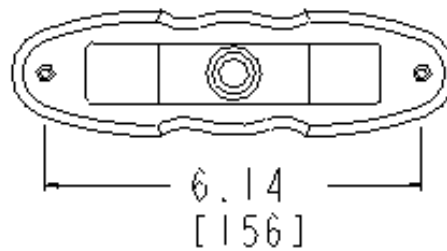

Weymouth® Technical Specification

Door Sign

YB8495

Stock Numbers:

- ❑ YB8495BN – Door Sign
Brushed Nickel Finish
- ❑ YB8495CH – Door Sign
Chrome Finish
- ❑ YB8495ORB – Door Sign
Oil Rubbed Bronze Finish
- ❑ YB8495NL – Door Sign
Polished Nickel Finish

Dimensions:

Materials:

Door Sign is constructed of zinc.

Installation Instructions:

1. Remove the door sign from the box.
2. Secure to door with screws or wall anchors included (shorter screw for installation into wood and longer screws for use with plastic anchors).