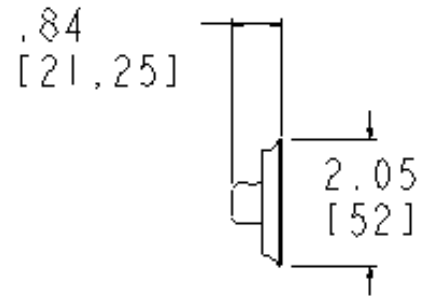

Weymouth® Technical Specification

Door Sign

YB8495

Stock Numbers:

- ❑ YB8495BN – Door Sign
Brushed Nickel Finish
- ❑ YB8495CH – Door Sign
Chrome Finish
- ❑ YB8495ORB – Door Sign
Oil Rubbed Bronze Finish
- ❑ YB8495NL – Door Sign
Polished Nickel Finish

Dimensions:

Materials:

Door Sign is constructed of zinc.

Installation Instructions:

1. Remove the door sign from the box.
2. Secure to door with screws or wall anchors included (shorter screw for installation into wood and longer screws for use with plastic anchors).