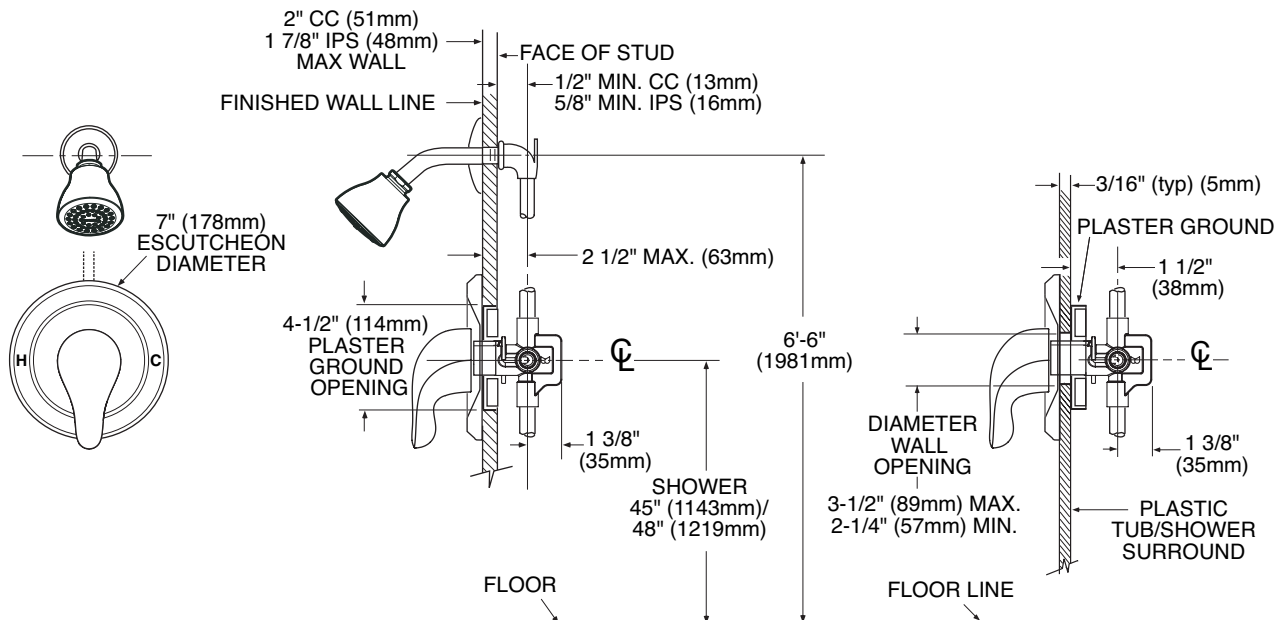

THICK WALL APPLICATION

THIN WALL APPLICATION

CRITICAL DIMENSIONS

(DO NOT SCALE)