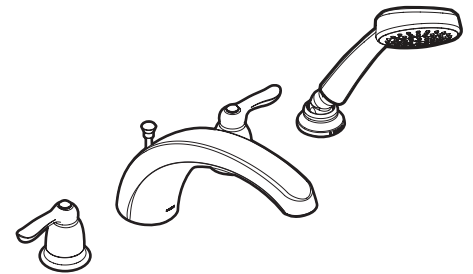

Buy it for looks. Buy it for life.®

Specifications

DESCRIPTION

- Metal construction with various finishes identified by suffix
- Includes hot and cold temperature indicators
- Single function handshower with double check valves

OPERATION

- Lever style handles
- Rotate hot side handle counterclockwise to open (clockwise to close)
- Rotate cold side handle clockwise to open (counterclockwise to close)

FLOW

- EP suffix models are limited to 2.0 gpm (7.6 L/min) max for products manufactured prior to June 30, 2018. EP suffix models manufactured after June 30, 2018 are limited to 1.75 gpm (6.7 L/min) max.

STANDARDS

- Third party certified to ASME A112.18.1/CSA B-125.1, and all applicable requirements referenced therein
- **ADA** for lever handles

WARRANTY

- Lifetime limited warranty against leaks, drips and finish defects to the original homeowner
- 10 year limited warranty when used in a multifamily installation
- 5 year limited warranty when used in a commercial installation

Visit www.moen.com/support for complete details and limitations

CHATEAU® Two-Handle Roman Tub Faucet Trim w/Built in Diverter Valve

Model: T991 series

Valves: 9792, 9793, 9796, 9797

Handshower 3868EP