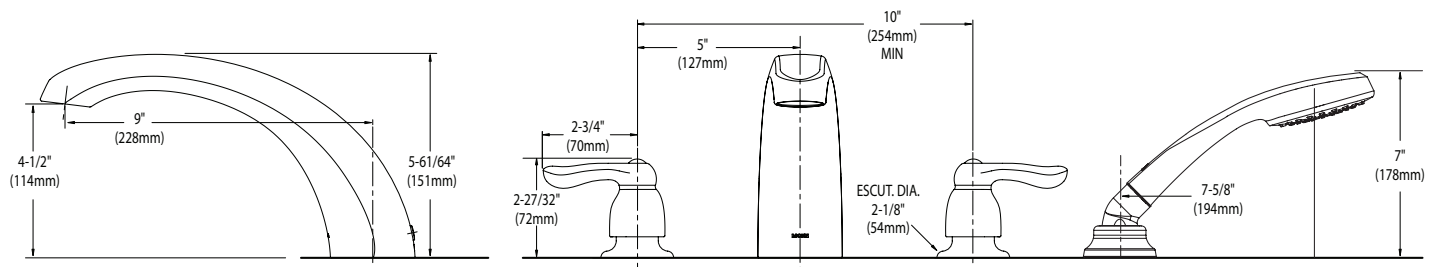

### CHATEAU® Two-Handle Roman Tub Faucet Trim w/Built in Diverter Valve

**Model:** T991 series

**Valves:** 9792, 9793, 9796, 9797

Handshower 3868EP

## CRITICAL DIMENSIONS

(DO NOT SCALE)