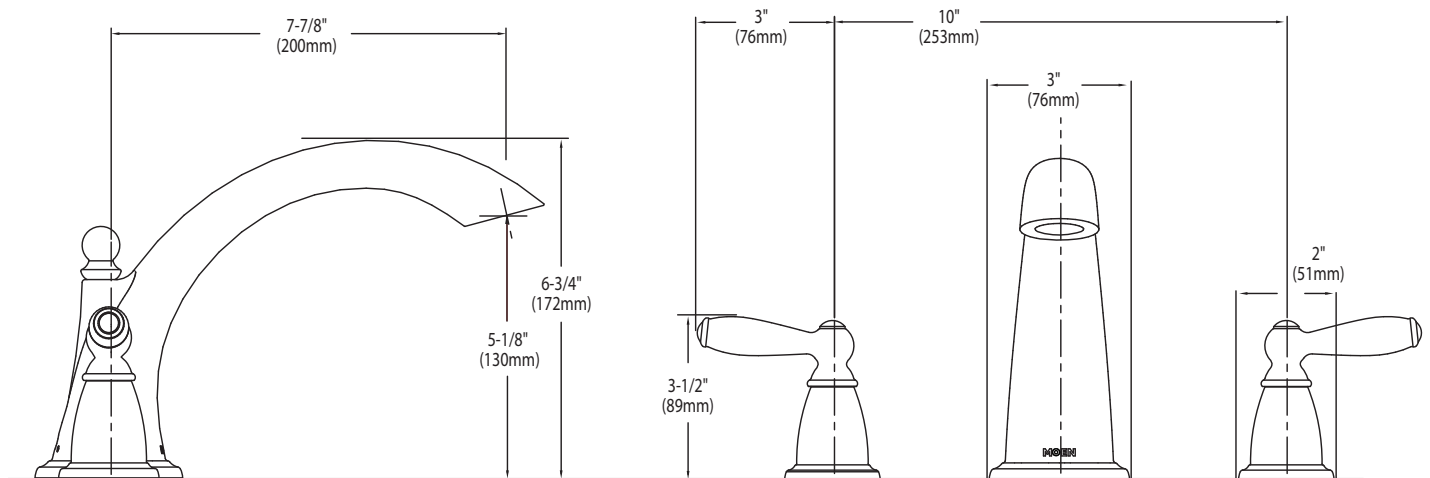

Specifications

BRANTFORD™
Two-Handle Roman Tub Faucet Trim

Models: T933 series

Valves: 4792, 4793, 4794, 4796, 4797, 4798

CRITICAL DIMENSIONS

(DO NOT SCALE)

Buy it for looks. Buy it for life.®

Specifications

DESCRIPTION

- Metal construction with various finishes identified by suffix

OPERATION

- Lever style handles with hot and cold color indicator
- Rotate hot side handle counterclockwise to open (clockwise to close) and the cold side handle clockwise to open and (counterclockwise to close)