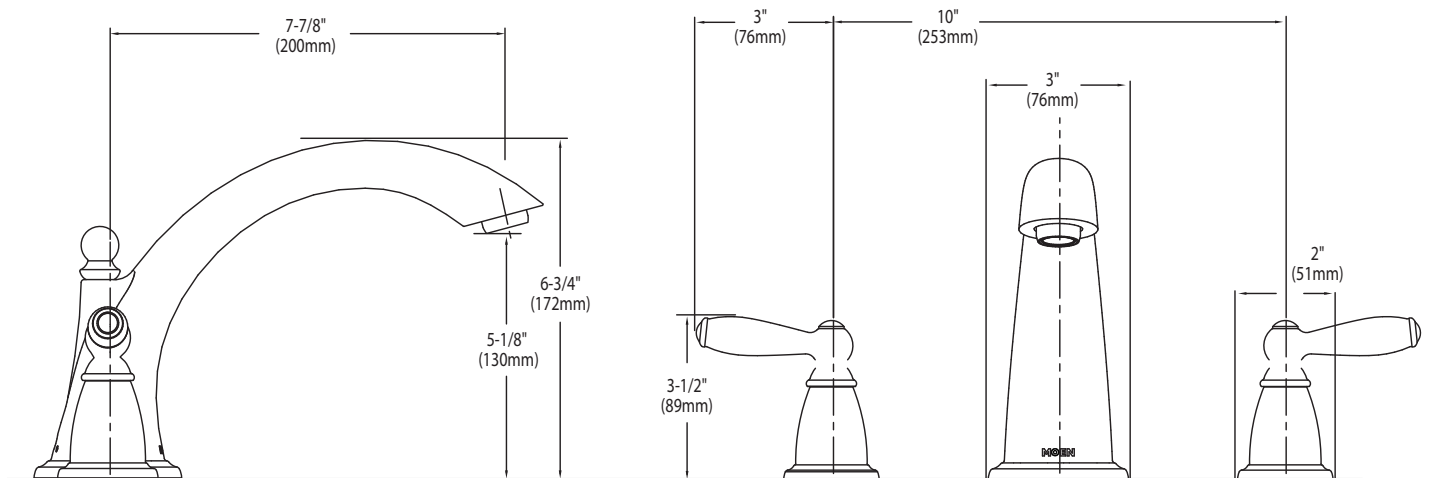

BRANTFORD™

Two-Handle Roman Tub Faucet Trim

Models: T933 series

Valves: 4792, 4793, 4794, 4796, 4797, 4798

CRITICAL DIMENSIONS

(DO NOT SCALE)