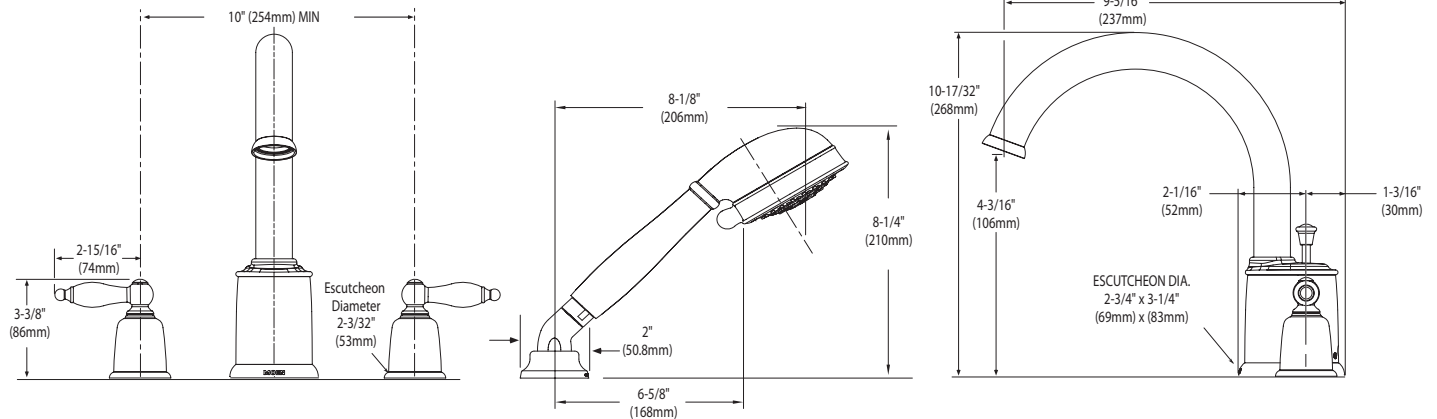

FLOW

- Hand shower meets 2.5 gpm max (9.5 L/min)

STANDARDS

- Third party certified to CSA B-125, ASME A112.18.1M, and all applicable requirements referenced therein
- ADA  for lever handles

WARRANTY

- Lifetime limited warranty against leaks, drips and finish defects to the original consumer purchaser
- 5 year warranty if used in commercial installations

CASTLEBY™ DECK MOUNT Two-Handle Roman Tub Faucet Trim w/Built In Diverter Valve

Models: T6989 series

Valves: 9992, 9993, 9997, 9999

CRITICAL DIMENSIONS

(DO NOT SCALE)

FOR MORE INFORMATION CALL: 1-800-BUY-MOEN