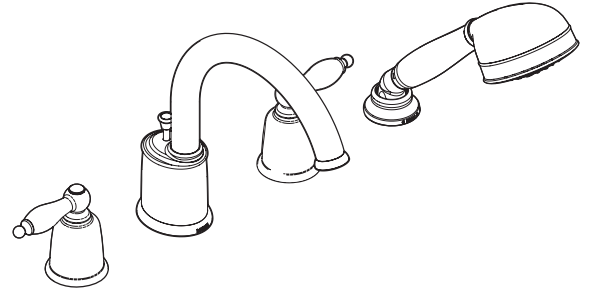

Buy it for looks. Buy it for life.®

Specifications

DESCRIPTION

- Metal construction with various finishes identified by suffix
- Includes hot and cold temperature indicators

OPERATION

- Lever style handles
- Rotate hot side handle counterclockwise to open (clockwise to close)
- Rotate cold side handle clockwise to open (counterclockwise to close)

FLOW

- Hand shower meets 2.5 gpm max (9.5 L/min)

STANDARDS

- Third party certified to CSA B-125, ASME A112.18.1M, and all applicable requirements referenced therein
- ADA  for lever handles

WARRANTY

- Lifetime limited warranty against leaks, drips and finish defects to the original consumer purchaser
- 5 year warranty if used in commercial installations

CASTLEBY™ DECK MOUNT Two-Handle Roman Tub Faucet Trim w/Built In Diverter Valve

Models: T6989 series

Valves: 9992, 9993, 9997, 9999

CRITICAL DIMENSIONS

(DO NOT SCALE)

FOR MORE INFORMATION CALL: 1-800-BUY-MOEN