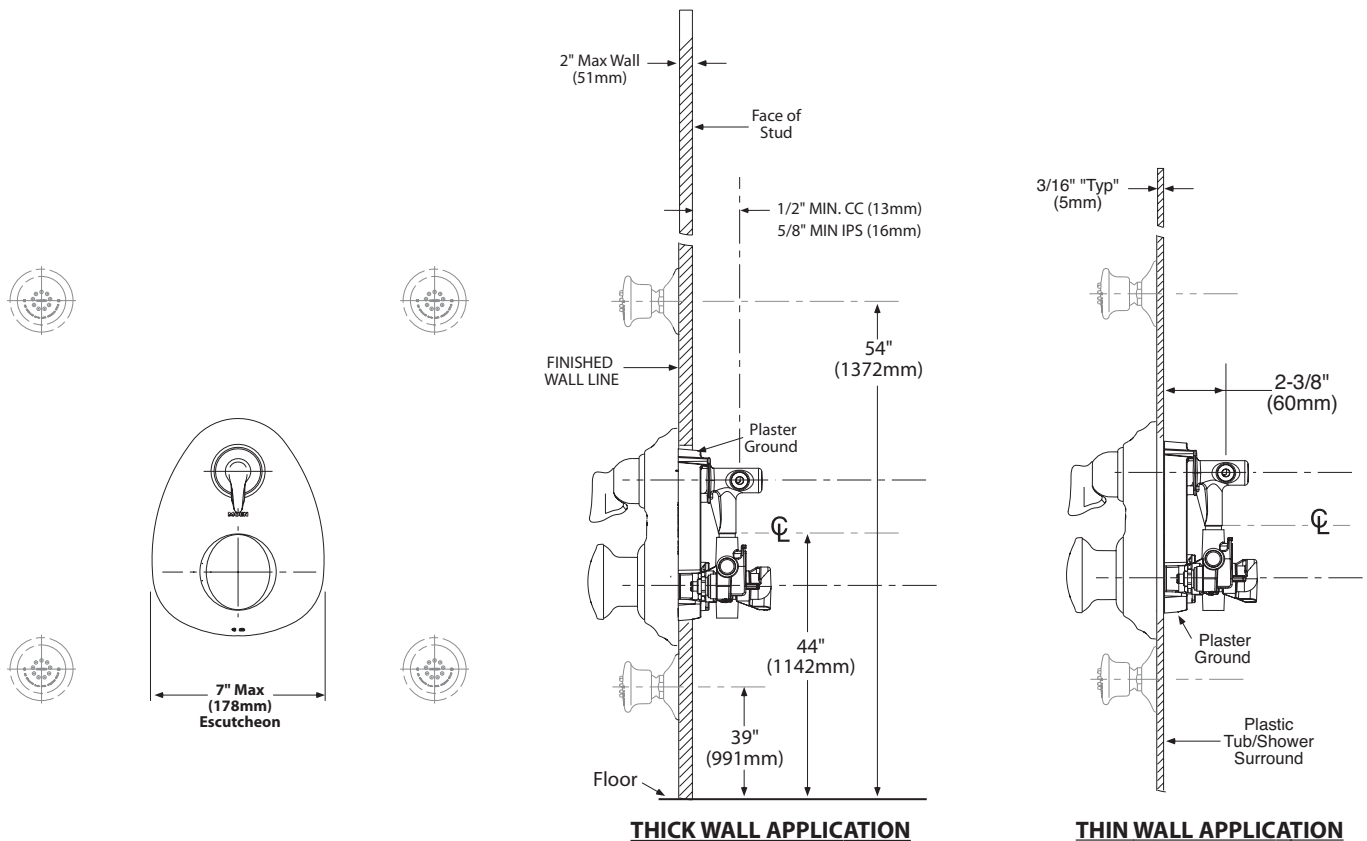

OPERATION

- Pull-on/push-off operation of temperature and volume, rotational control of transfer valve
- Temperature operates through an 180° arc of handle travel (full cold to full hot)
- Adjustable temperature limit stop to control maximum hot water temperature
- 180° rotation of transfer valve handle with stops
- Pressure balancing mechanism maintains selected discharge temperature to $\pm 2^\circ$

ASCERI™ MOENTROL® with Built-In 3 Function Transfer Valve Trim

Models: T4120, T4120CP,
T4120CPM, T4120STV, T4120CGPC

Discontinued Model: T4120NLBL

CRITICAL DIMENSIONS

(DO NOT SCALE)

FOR MORE INFORMATION CALL: 1-800-BUY-MOEN