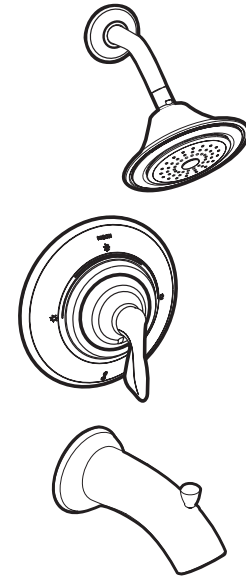

Buy it for looks. Buy it for life.®

Specifications

DESCRIPTION

- Metal construction with a chrome plated, Platinum, LifeShine® Polished Brass, Satine™, Classic Gold, or Nickel finish. Ceramic construction with Pebbled Cream finish.
- Includes non-adjustable showerhead arm, flange and diverter spout

OPERATION

- Lever style handle operates counterclockwise through a 270° arc with off at 6 o'clock and maximum hot at the 9 o'clock position. Shut off in clockwise direction
- Adjustable temperature limit stop to control maximum hot water temperature
- Pressure balancing mechanism maintains selected discharge temperature to ± 2°

FLOW

- Showerhead is limited to 2.5 gpm (9.5 L/min)

STANDARDS

- Third party certified by CSA to meet CSA B-125, ASME A112.18.1M and all applicable requirements referenced therein and complies with the applicable requirements of ANSI A117.1

WARRANTY

- Lifetime limited warranty against leaks, drips and finish defects to the original consumer purchaser
- 5 year warranty if used in commercial installations

ASCERI™ POSI-TEMP® Single-Handle Tub/Shower Valve Trim

Models: T2807, T2807CP, T2807CPM, T2807STV, T2807NLBL, T2807CGPC, 82854, 82854CP, 82854CPM