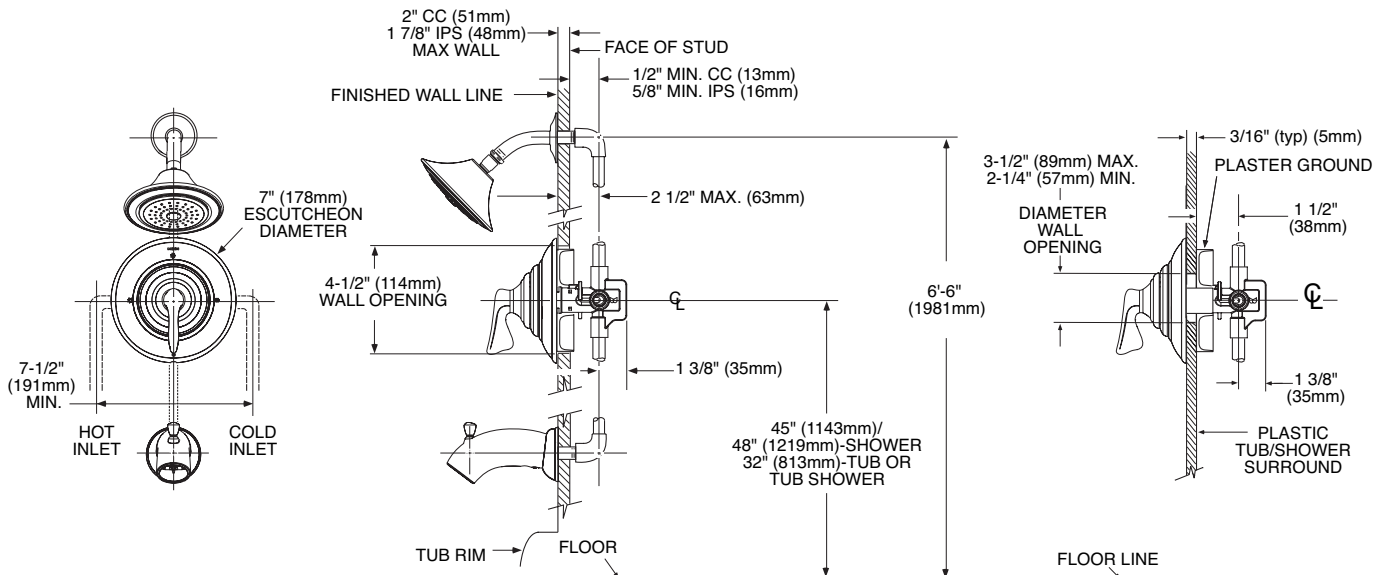

OPERATION

- Lever style handle operates counterclockwise through a 270° arc with off at 6 o'clock and maximum hot at the 9 o'clock position. Shut off in clockwise direction
- Adjustable temperature limit stop to control maximum hot water temperature
- Pressure balancing mechanism maintains selected discharge temperature to ± 2°

FLOW

- Showerhead is limited to 2.5 gpm (9.5 L/min)

STANDARDS

- Third party certified by CSA to meet CSA B-125, ASME A112.18.1M and all applicable requirements referenced therein and complies with the applicable requirements of ANSI A117.1

Models: T2807, T2807CP, T2807CPM, T2807STV, T2807NLBL, T2807CGPC, 82854, 82854CP, 82854CPM

CRITICAL DIMENSIONS

(DO NOT SCALE)