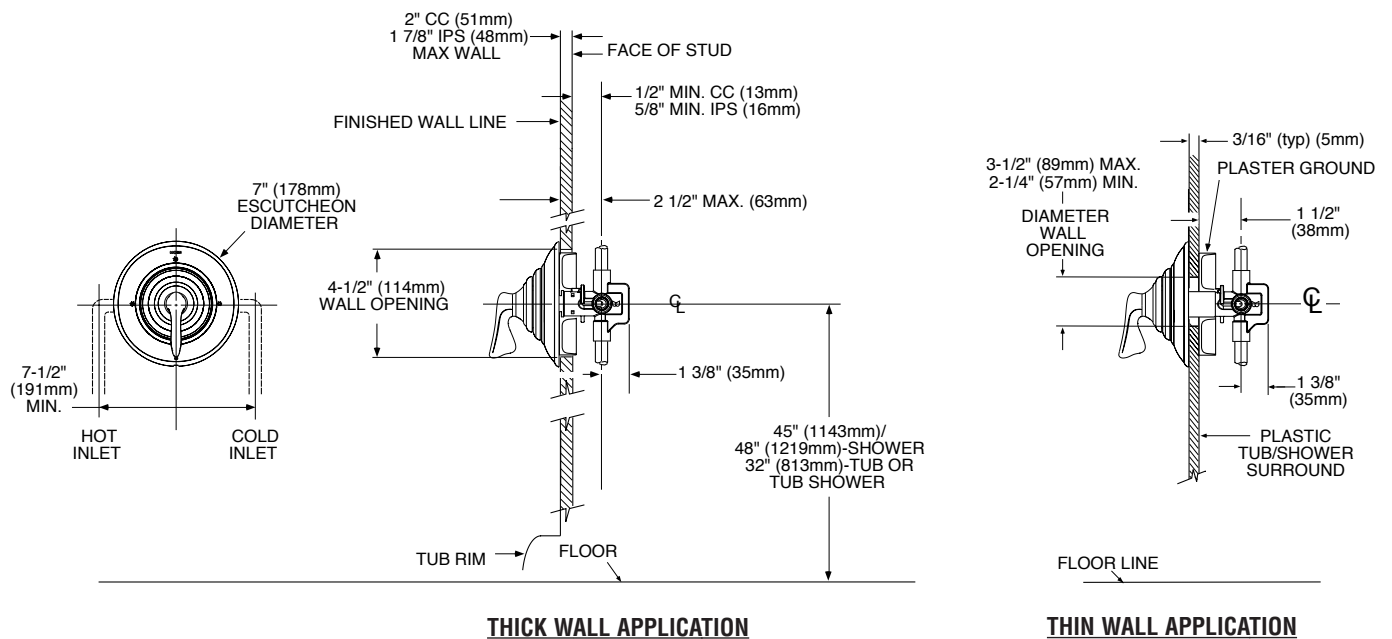

DESCRIPTION

- Metal construction with a chrome plated, Platinum, LifeShine® Polished Brass, Satine™, Classic Gold, or Nickel finish. Ceramic construction with Pebbled Cream finish.

OPERATION

- Lever style handle operates counterclockwise through a 270° arc with off at 6 o'clock and maximum hot at the 9 o'clock position. Shut off in clockwise direction
- Adjustable temperature limit stop to control maximum hot water temperature

ASCERI™ POSI-TEMP® Single-Handle Shower Valve Trim

**Models: T2805, T2805CP, T2805CPM,
T2805STV, T2805NLBL, T2805CGPC**

**NOTE: See reverse side for
illustrated parts**

CRITICAL DIMENSIONS

(DO NOT SCALE)

ADA symbol applies to shower valve control only.