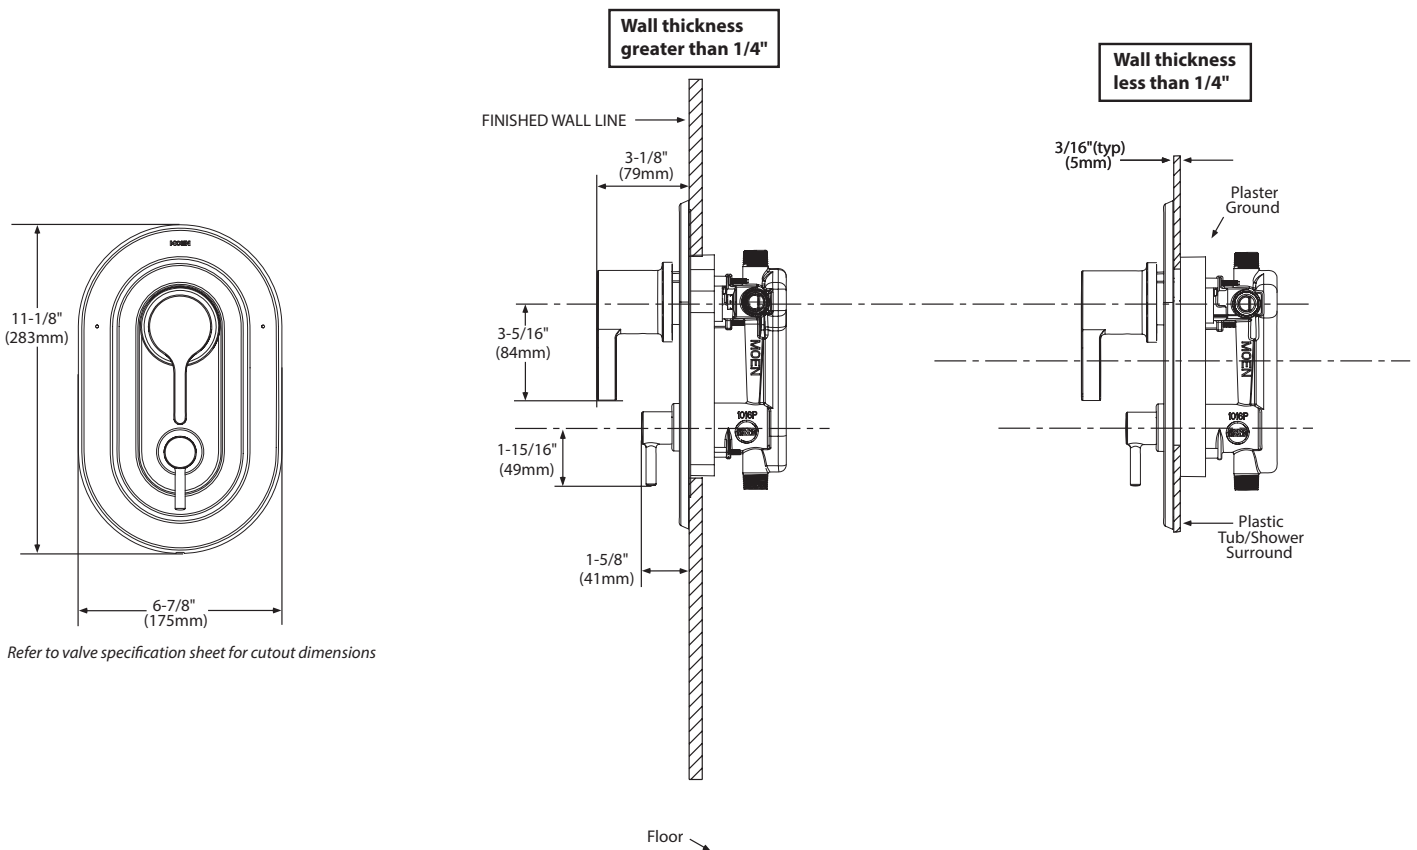

DESCRIPTION

- Metal construction with various finishes identified by suffix

OPERATION

- Temperature operates through an 270° arc of handle travel (full cold to full hot)
- Adjustable temperature limit stop to control maximum hot water temperature
- 90° rotation of transfer valve handle with stops
- Pressure balancing mechanism maintains selected discharge temperature to $\pm 3^\circ$

VICHY™ POSI-TEMP® with Built-In 3 Function Transfer Valve Trim

Models: T2660 series
Fits Valves: 2521
 2551
 2571
 2581

Refer to valve specification sheet for cutout dimensions

CRITICAL DIMENSIONS

(DO NOT SCALE)