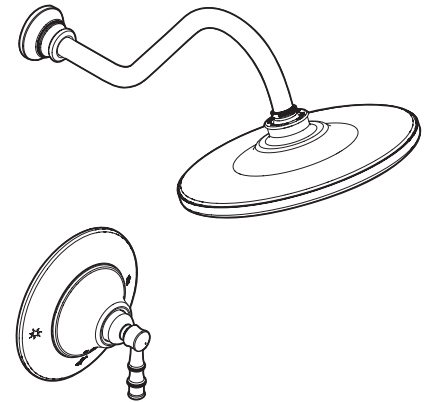

DESCRIPTION

- Metal construction with LifeShine® brushed nickel finish
- Includes 10" rainfall showerhead, arm and flange
- Includes model 2570 1/2" CC valve

OPERATION

- Handle operates counterclockwise through a 270° arc with off at 6 o'clock and maximum hot at the 9 o'clock position. Shut off in clockwise direction
- Adjustable temperature limit stop to control maximum hot water temperature
- Pressure balancing mechanism maintains selected discharge temperature to ± 2°

FLOW

- Showerhead is limited to 2.5 gpm max. (9.5 L/min)

CARTRIDGE

- 1222 cartridge design
- Nonmetallic/nonferrous and stainless steel materials
- Accommodates back to back installations

STANDARDS

- Third party certified to CSA B125, ASME A112.18.1M, ANSI A117.1, ASSE 1016, and all applicable requirements referenced therein

WARRANTY

- Lifetime limited warranty against leaks, drips and finish defects to the original consumer purchaser
- 5 year warranty if used in commercial installations