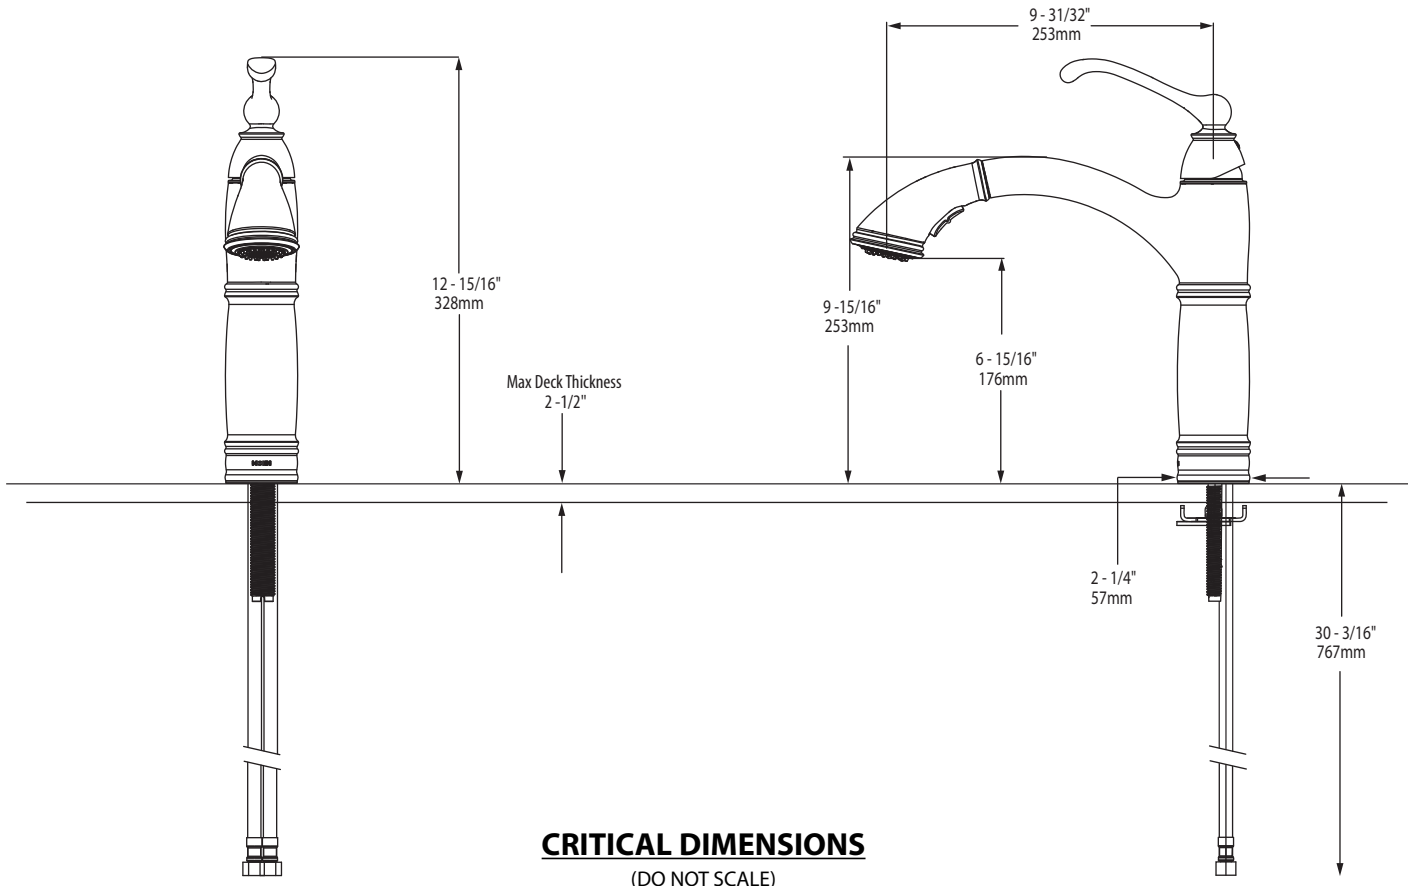

Buy it for looks. Buy it for life.®

Specifications

DESCRIPTION

- Reflex® System offer smooth operation, easy movement and secure docking
- Metal construction with various finishes identified by suffix
- Pullout spray with 68" braided hose with Duralock Quick Connect installation
- 3/8" compression connections will accept standard ball nose connection for 3/8" tubing
- High arc spout provides height and reach to fill or clean large pots while the pullout wand provides the maneuverability for cleaning and rinsing 100° spout rotation

- 1255™ Duralast™ cartridge for Single-Handle Faucets
- Engineered polymers, non-ferrous and stainless steel materials

STANDARDS

- Third party certified to IAPMO Green ASME A112.18.1/CSA B-125.1 and all applicable requirements referenced therein including NSF 61/9
- Meets CalGreen and Georgia SB370 requirements
- Contains no more than 0.25% weighted average lead content
- Complies with California Proposition 65 and with the Federal Safe Drinking Water Act
- The backflow protection system in the device consists of two independently operating check valves, a primary and a secondary which prevent backflow

Model: S73709 series

NOTE: THIS FAUCET IS DESIGNED TO BE
INSTALLED THRU 1 HOLE, 1-1/2"
(38mm) MIN. DIA.

FOR MORE INFORMATION CALL: 1-800-BUY-MOEN

www.moen.com