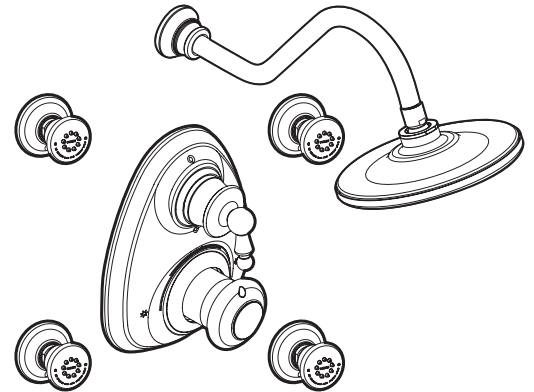

DESCRIPTION

- Metal construction with chrome plated, LifeShine® brushed nickel, oil rubbed bronze, nickel or wrought iron finish
- Includes four single-function body sprays
- Includes 10" single-function rainfall showerhead, arm and flange
- Includes model 3330 1/2" CC valve

OPERATION

- Self pressurizing rainfall showerhead design provides strong performance regardless of line pressure
- Pull-on/push-off operation of temperature and volume, rotational control of transfer valve
- Temperature operates through an 180° arc of handle travel (full cold to full hot)
- Adjustable temperature limit stop to control maximum hot water temperature
- 180° rotation of transfer valve handle with stops
- Pressure balancing mechanism maintains selected discharge temperature to ± 2°

FLOW

- Showerhead and body sprays limited to 2.5 gpm max (9.5 L/min)

CARTRIDGE

- 1225 cartridge design with nonmetallic/nonferrous and stainless steel materials

STANDARDS

- Third party certified to CSA B125, ASME A112.18.1M, ASSE 1016 and all applicable requirements referenced therein

WARRANTY

- Lifetime limited warranty against leaks, drips and finish defects to the original consumer purchaser
- 5 year warranty if used in commercial installations

**Waterhill™
Moentrol® with Built-in 3 Function
Transfer Valve Vertical Spa**

**Models: S511, S511BN, S511ORB,
S511NL, S511WR**