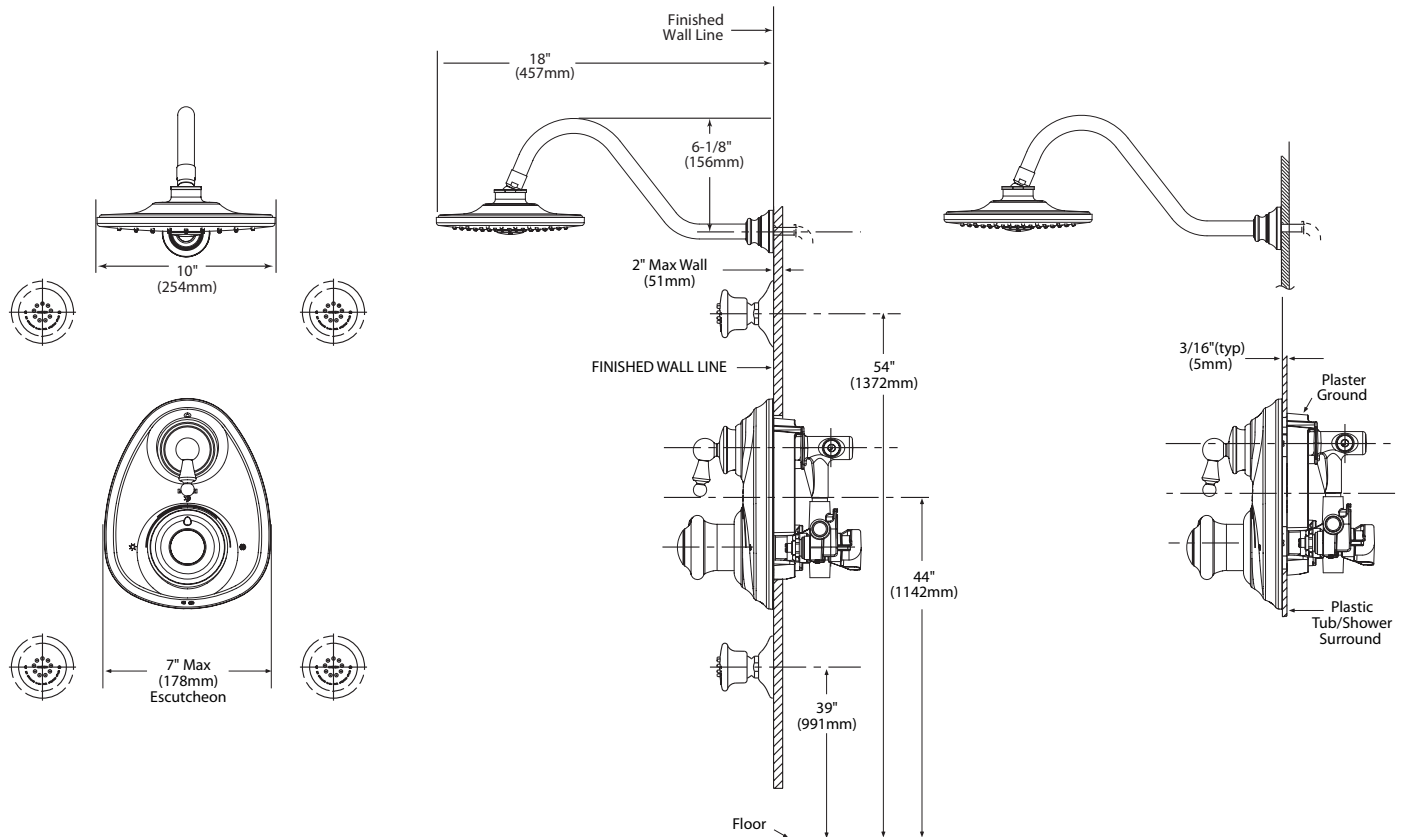

CRITICAL DIMENSIONS

(DO NOT SCALE)