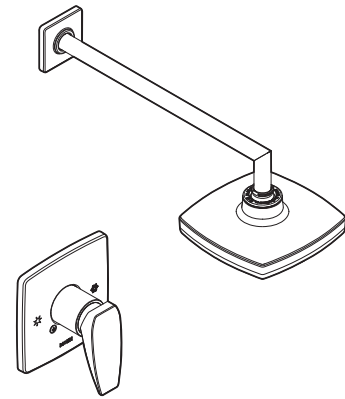

Buy it for looks. Buy it for life.®

DESCRIPTION

- Single-handle shower faucet with chrome plated finish
- Includes valve, showerhead, arm, & flange
- 4 port valve body connections are 1/2"
- Hot and cold indicator icons are etched onto escutcheon

OPERATION

- Lever style handle
- Pull open, push lever to close valve
- Temperature controlled through 110° arc of handle travel

FLOW

- Showerhead is limited to 2.0 gpm (7.6 L/min) max.

CARTRIDGE

- 35mm ceramic disk cartridge
- Nonmetallic/nonferrous and stainless steel materials

Specifications

Via™
**Single Handle Non-Pressure
Balance Shower**

Model: S2470

CRITICAL DIMENSIONS

(DO NOT SCALE)