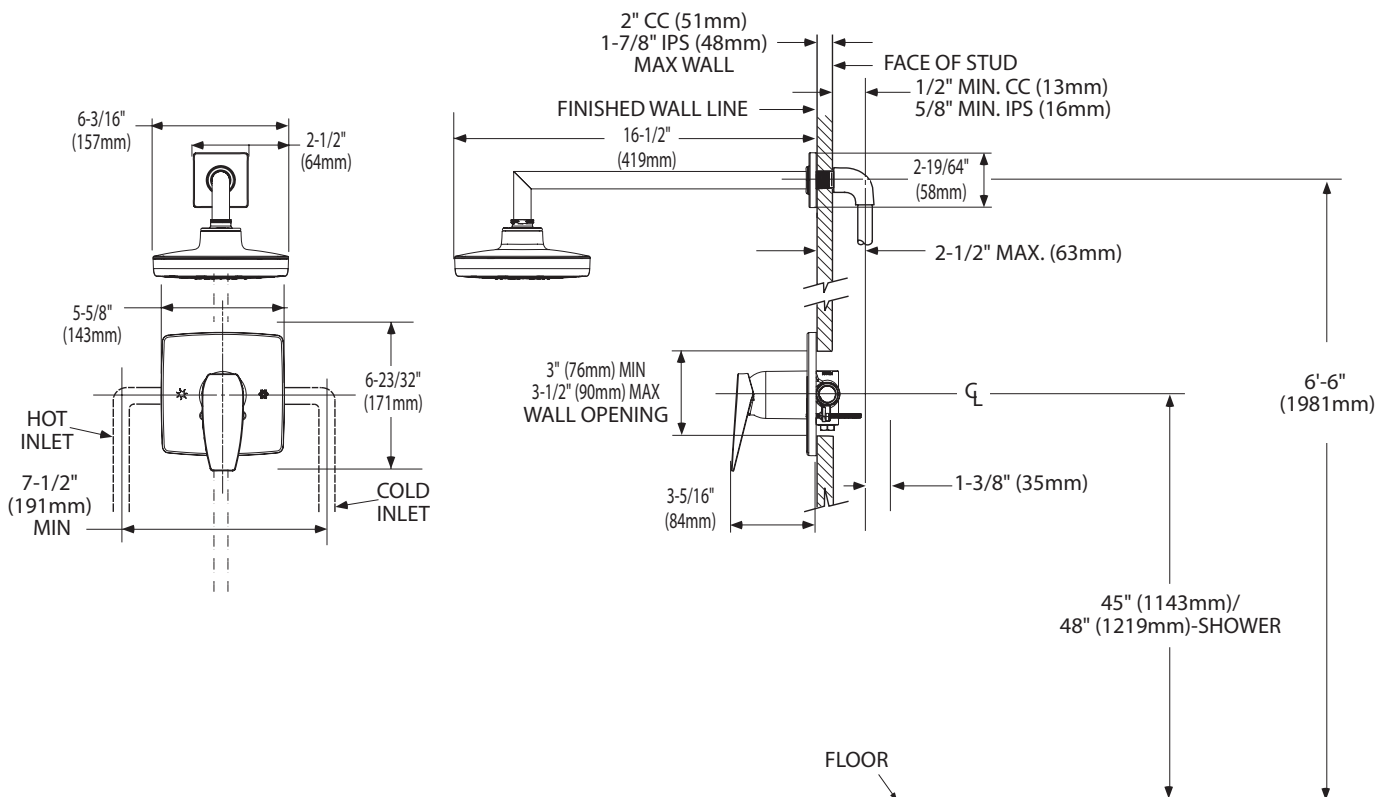

Buy it for looks. Buy it for life.®

DESCRIPTION

- Single-handle shower faucet with chrome plated finish
- Includes valve, showerhead, arm, & flange
- 4 port valve body connections are 1/2"
- Hot and cold indicator icons are etched onto escutcheon

OPERATION

- Lever style handle
- Pull open, push lever to close valve
- Temperature controlled through 110° arc of handle travel

FLOW

- Showerhead is limited to 2.0 gpm (7.6 L/min) max.

CARTRIDGE

- 35mm ceramic disk cartridge
- Nonmetallic/nonferrous and stainless steel materials

Specifications

Via™
**Single Handle Non-Pressure
Balance Shower**

Model: S2470

CRITICAL DIMENSIONS

(DO NOT SCALE)