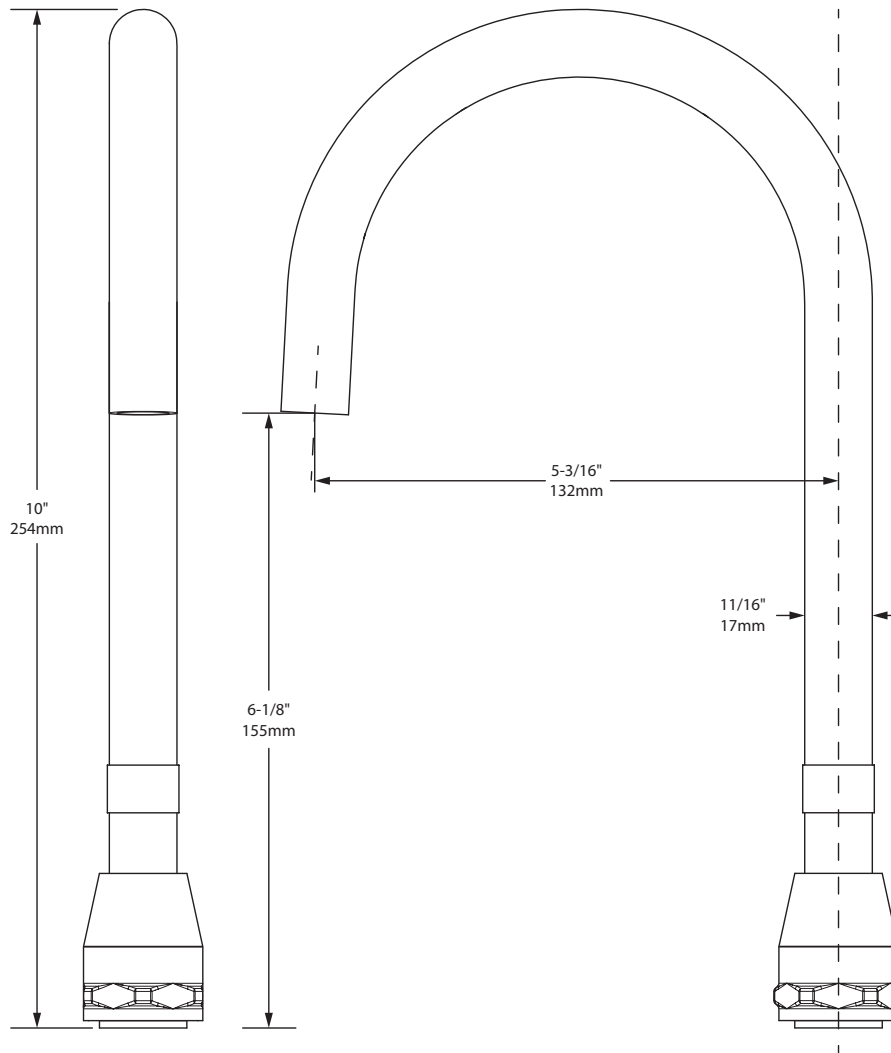

DESCRIPTION

- Chrome plated brass
- Smooth end spout, with 1.5gpm (5.7L/min) laminar flow, base insert
- 5-3/16" reach
- 6-1/8" height to aerator
- 10" overall height

WARRANTY

- Warranted for 5 years against material or manufacturing defects

**Gooseneck
Spout Assembly**

Models: S0030NA

CRITICAL DIMENSIONS

(DO NOT SCALE)