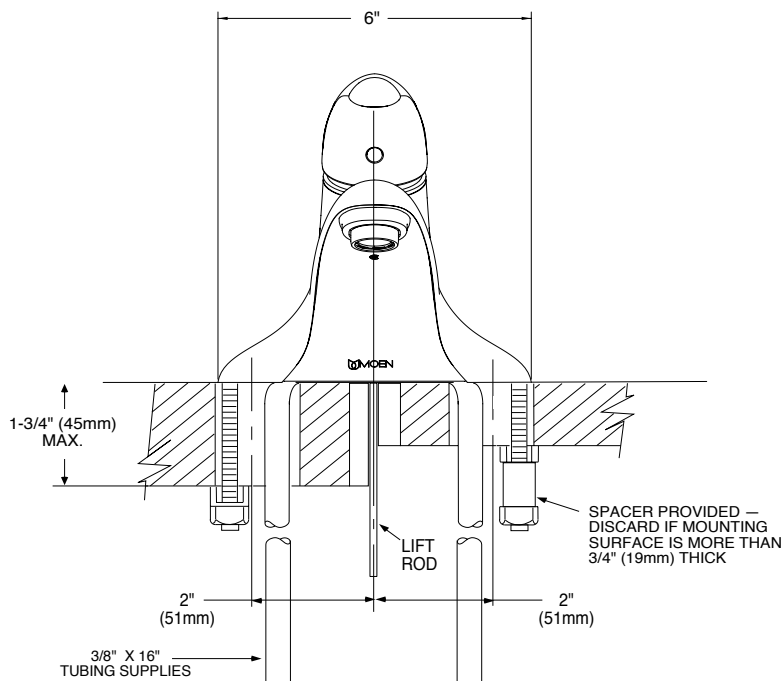

## DESCRIPTION

- Chrome plated metal construction with LifeShine® polished brass finish
- 1/2" supplies
- Includes lift rod

## Villeta™ Single-Handle Lavatory Faucet

Model: L4702, L4702CP

**NOTE: See reverse side  
for illustrated parts**

**NOTE: THIS FAUCET IS DESIGNED TO BE  
INSTALLED THRU 3-1" DIA. HOLES, 4" ON  
CENTER**

## CRITICAL DIMENSIONS

(DO NOT SCALE)