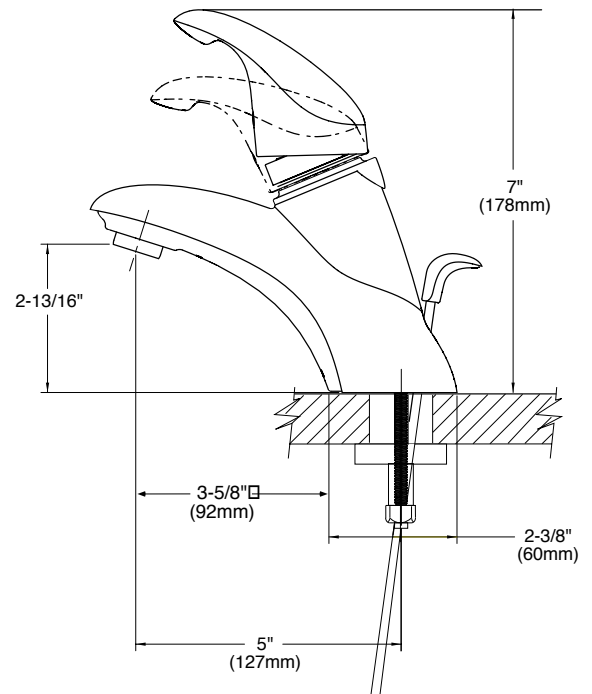

## DESCRIPTION

- Chrome plated metal construction with LifeShine® polished brass finish
- 1/2" supplies
- Includes lift rod

## Villeta™ Single-Handle Lavatory Faucet

Model: L4702, L4702CP

**NOTE: See reverse side  
for illustrated parts**

**NOTE: THIS FAUCET IS DESIGNED TO BE  
INSTALLED THRU 3-1" DIA. HOLES, 4" ON  
CENTER**

## CRITICAL DIMENSIONS

(DO NOT SCALE)