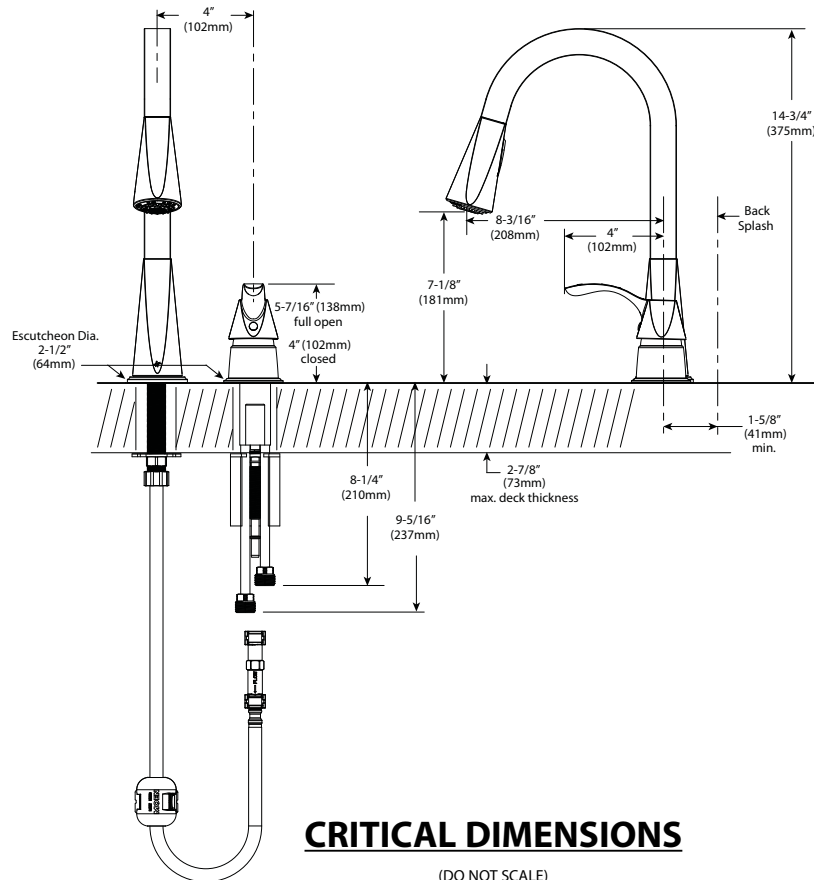

DESCRIPTION

- Metal construction with various finishes identified by suffix
- High arc spout provides the height and reach to fill or clean large pots while the pulldown feature provides the infinite maneuverability for cleaning or rinsing
- 1/2" IPS connections will accept standard ball nose connection for 3/8" tubing
- Hydrolock™ quick connection installation
- Includes 68" hose
- Includes optional hot and cold temperature indicator

OPERATION

- Lever style handle
- Temperature controlled by 130° arc of handle travel
- When filling a vessel outside the sink, the pause feature conveniently stops the flow of water as the wand passes over the countertop
- Convenient single-button actuation provides flexibility to switch from stream to spray mode

FLOW

- Aerator is limited to 2.2 gpm max. (8.3 L/min)

CARTRIDGE

- 1225 cartridge design with nonmetallic/nonferrous and stainless steel materials

STANDARDS

- Third party certified to ASME A112.18.1/CSA B125.1 and all applicable requirements therein including NSF 61/9
- Contains no more than 0.25% weighted average lead content
- Complies with California Proposition 65 and with the Federal Water Drinking Act
- ADA  for lever handles

NOTE: Minimum Dia. Holes
For Installation
Spout = 1" (25mm)
Handle = 1-1/4" (32mm)