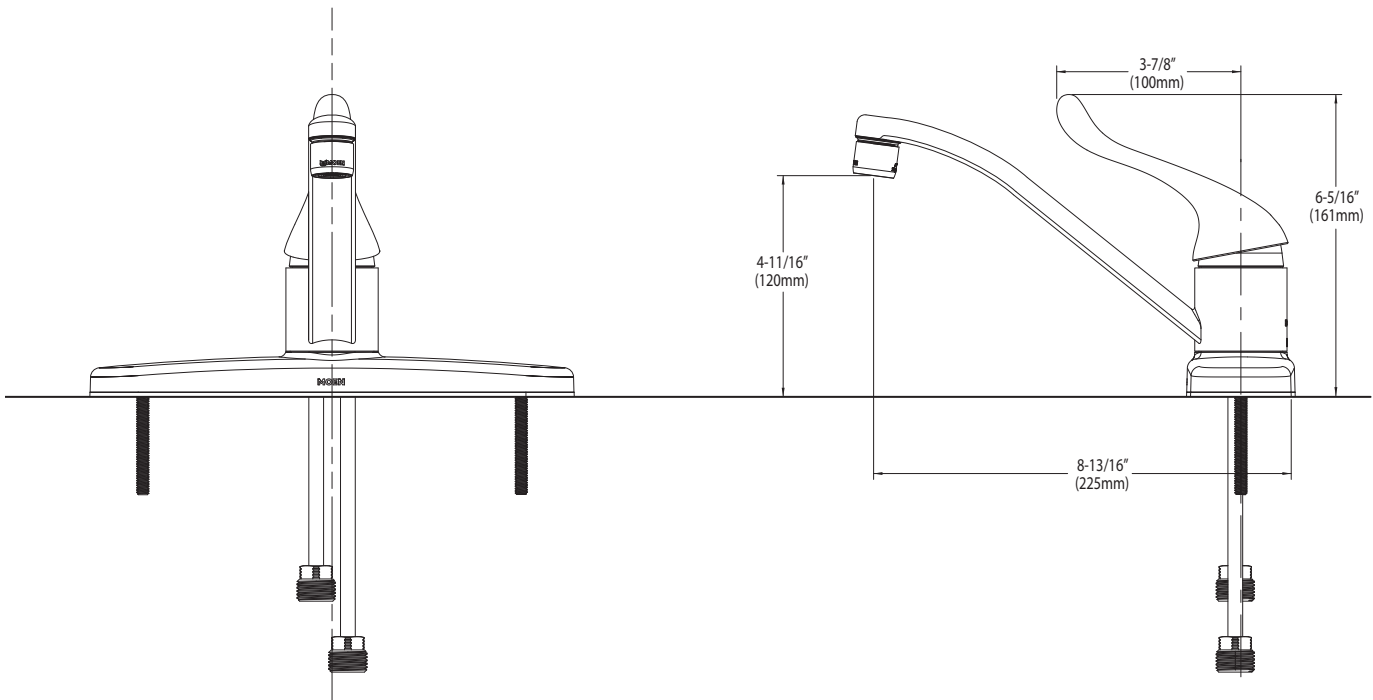

Buy it for looks. Buy it for life.®

Specifications

FAUCET DESCRIPTION

- Metal construction with various finishes identified by suffix
- 1/2" IPS connections will accept standard ball nose connection for 3/8" tubing

Models: CA87482 series

NOTE: This faucet is designed to be installed through 3 holes 1" Min. Dia.

CRITICAL DIMENSIONS

(DO NOT SCALE)

FOR MORE INFORMATION CALL: 1-800-BUY-MOEN

www.moen.com