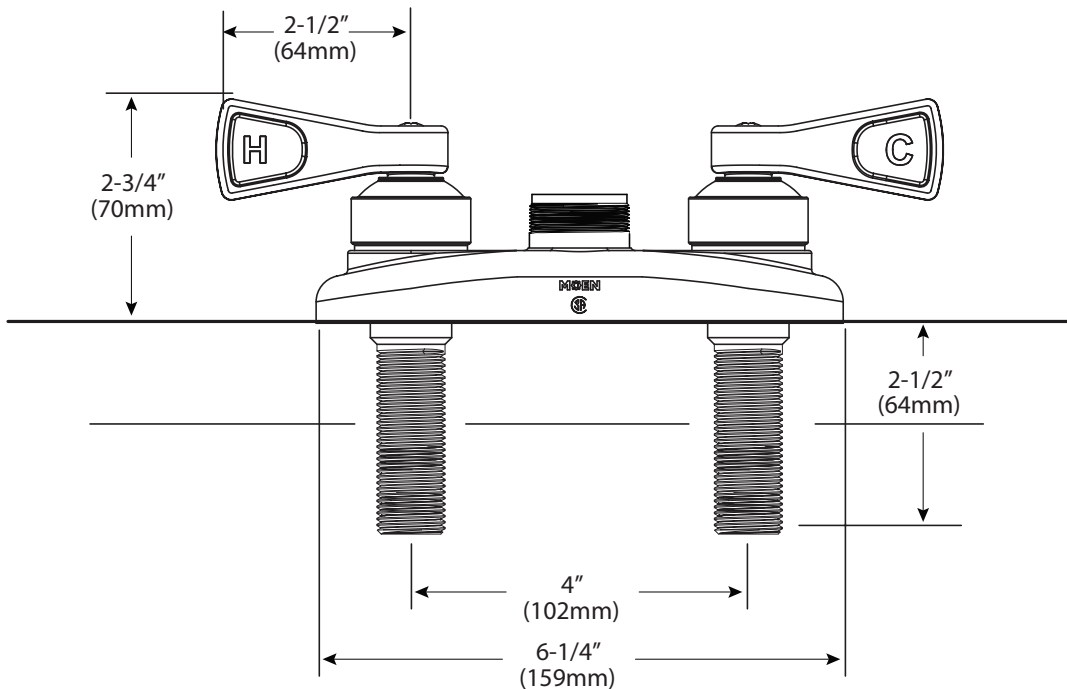

## Two-Handle Bar/Pantry Faucet (less spout)

**Models:** CA8274, \*CA8275  
\*(w/pop-up)

**NOTE:** Designed to be installed through 2 holes - 1" min. dia.

### CRITICAL DIMENSIONS

(DO NOT SCALE)