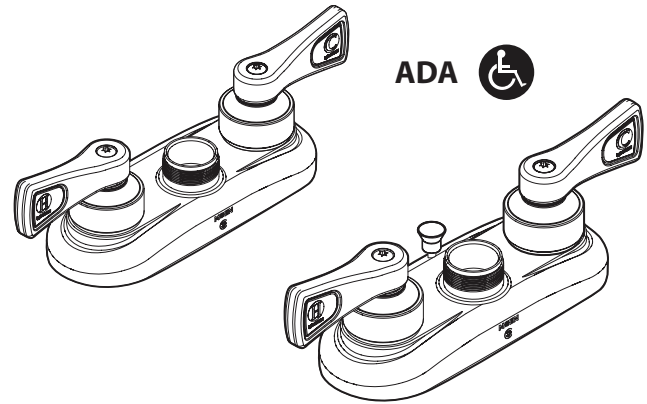

FAUCET DESCRIPTION

- Brass construction with chrome plated finish
- 1/2" IPS connections
- Less spout

OPERATION

- Lever style handles with hot and cold color indicators

CARTRIDGE

- Brass shell, ceramic disc cartridge
- 1/4 turn operation

STANDARDS

- Third party certified to meet CSA B-125, ASME A112.18.1M, ANSI A117.1 and all applicable specifications referenced therein
- Contains no more than 0.25% weighted average lead content
- Certified to ANSI/NSF 61/9
- Complies with California Proposition 65 and with the Federal Safe Drinking Water Act

WARRANTY

- Warranted for five years against material or manufacturing defects

Two-Handle Bar/Pantry Faucet (less spout)

Models: CA8274, *CA8275
*(w/pop-up)

NOTE: Designed to be installed through 2 holes - 1" min. dia.