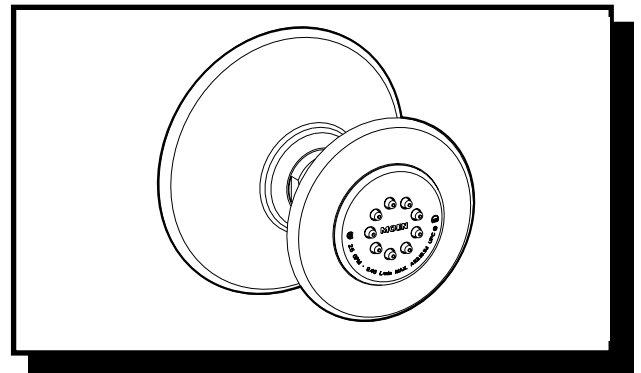

Large Single Function Body Spray

Models: A500, A500P, A500W, A500PM, A500ST, A500BP, A500CG, A500NL

A499 Series