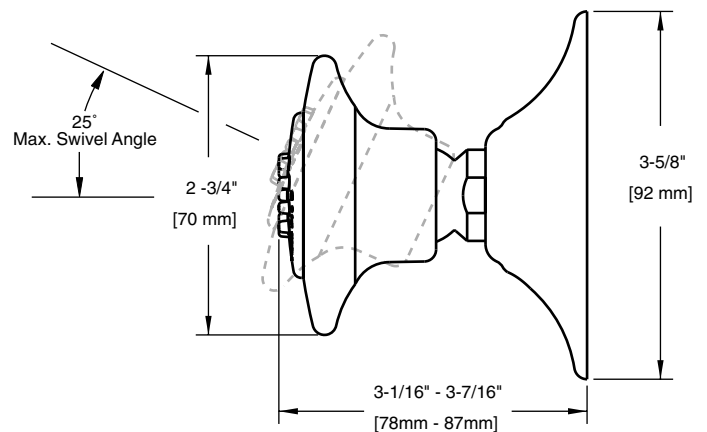

A500 Series