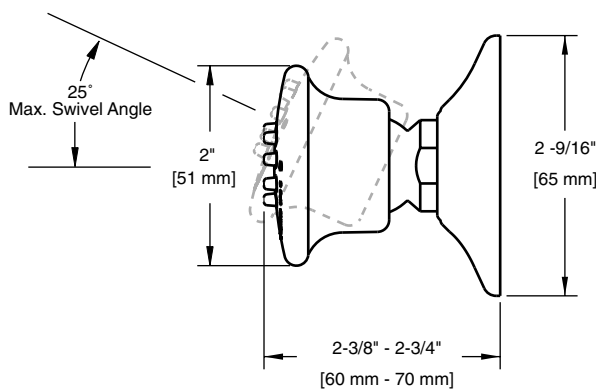

DESCRIPTION

- Metallic spray face and shell
- Brass swivel ball assembly
- Available in chrome plated, LifeShine® Polished Brass, Satine™, Black Opal, Classic Gold™, Nickel, Platinum or Glacier finish

OPERATION

- Single spray function

FLOW

- Designed to deliver 2.5 gpm max (9.5 L/min) at 80 psi

STANDARDS

- Designed and manufactured to comply with the requirements of: CSA B125 and ASME A112.18.1M and all requirements referenced therein

WARRANTY

- Warranted for one year against material or manufacturing defects

Models: A499, A499P, A499W, A499PM, A499ST, A499BP, A499CG, A499NL

Models: A500, A500P, A500W, A500PM, A500ST, A500BP, A500CG, A500NL

A499 Series

CRITICAL DIMENSIONS

(DO NOT SCALE)