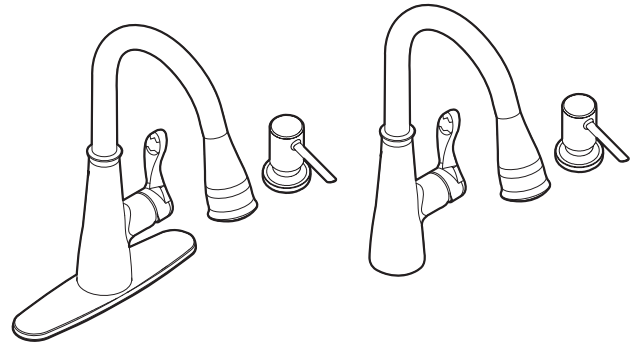

## FAUCET DESCRIPTION

- Reflex™ pull-down system offers smooth operation, easy movement and secure docking
- Metal construction with various finishes identified by suffix
- Duralock™ quick connect system
- Power Boost™ Technology provides boosted water performance with the push of a button
- Flexible supply lines with 3/8" compression fittings
- High arc spout provides height and reach to fill or clean large pots while pull out wand provides the maneuverability for cleaning or rinsing
- 360° rotating spout

## CARTRIDGE

- 1255™ Duralast™ cartridge for Single-Handle Faucets

## HADLEY™ Single Handle High Arc Pull-down Kitchen Faucet

Models: 87245 series

**NOTE:** THIS FAUCET IS DESIGNED TO BE INSTALLED THROUGH 1, 2, 3 AND 4 HOLES, 1-1/2" (38mm) MIN. DIA. (1 HOLE FOR SOAP DISPENSER)