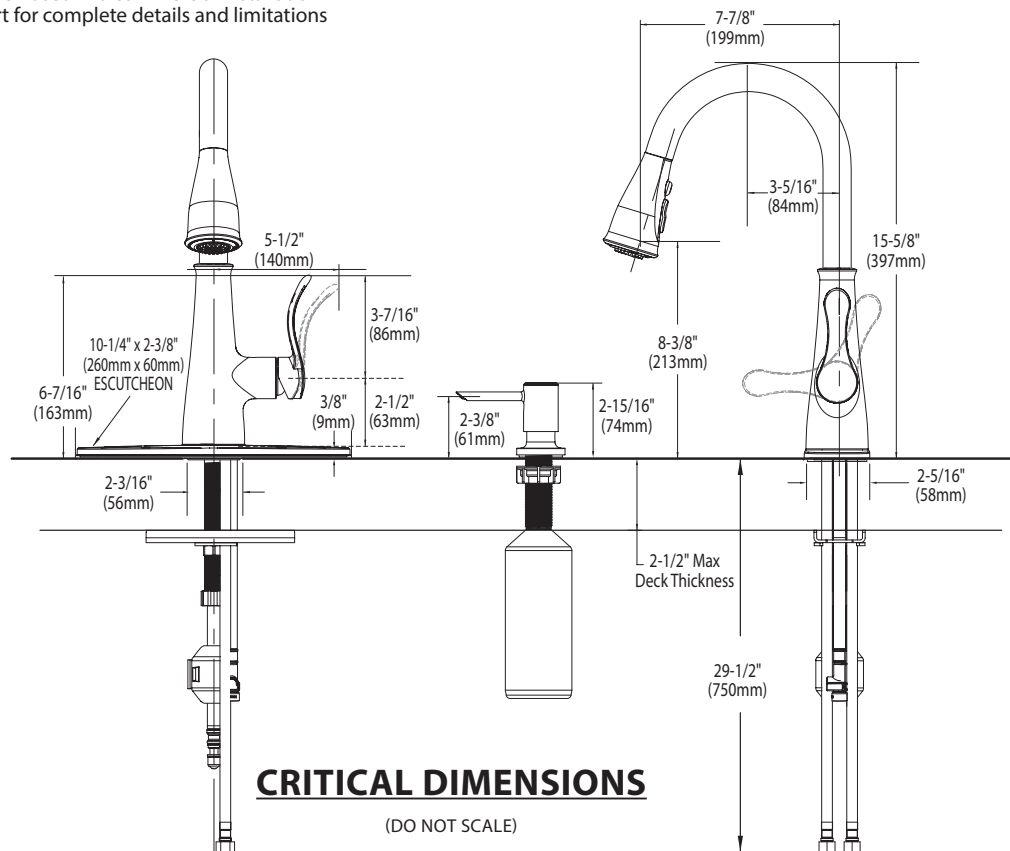

## FAUCET DESCRIPTION

- Reflex™ pull-down system offers smooth operation, easy movement and secure docking
- Metal construction with various finishes identified by suffix
- Duralock™ quick connect system
- Power Boost™ Technology provides boosted water performance with the push of a button
- Flexible supply lines with 3/8" compression fittings
- High arc spout provides height and reach to fill or clean large pots while pull out wand provides the maneuverability for cleaning or rinsing
- 360° rotating spout

## STANDARDS

- Third party certified to IAPMO Green, ASME A112.18.1/CSA B125.1 and all applicable requirements referenced therein
- Certified to NSF 61/9 & 372
- Meets CalGreen and Georgia SB370 requirements
- Complies with California Proposition 65 and with the Federal Safe Drinking Water Act
- The backflow protection system in the device consists of two independently operating check valves, a primary and a secondary which prevent backflow
- ADA  for lever handle

## HADLEY™ Single Handle High Arc Pull-down Kitchen Faucet

Models: 87245 series

**NOTE:** THIS FAUCET IS DESIGNED TO BE INSTALLED THROUGH 1, 2, 3 AND 4 HOLES, 1-1/2" (38mm) MIN. DIA. (1 HOLE FOR SOAP DISPENSER)