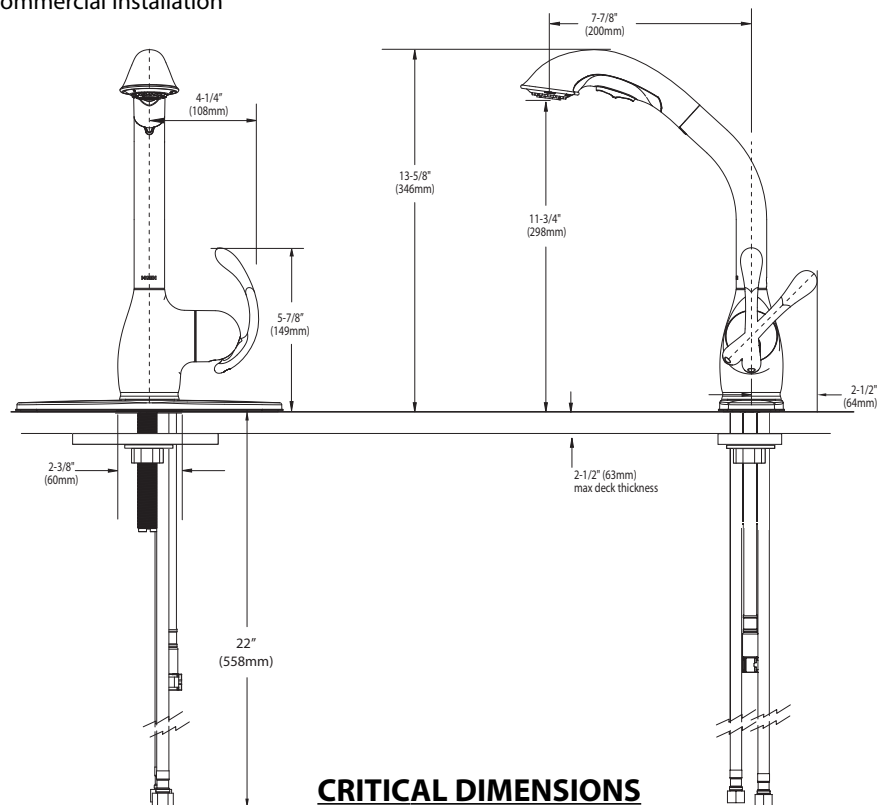

Buy it for looks. Buy it for life.®

Specifications

DESCRIPTION

- Metal construction with various finishes identified by suffix
- Hydrolock® quick connect installation
- Pullout spray with 68" braided hose
- Flexible supply lines with 3/8" fittings connect directly to supply stop
- 360° rotating spout provides ability to install handle on either side

OPERATION

- Lever style handle
- Operates with less than 5 lbs. of force
- Operates in stream or spray mode in the pullout or retracted position
- When filling a vessel outside the sink, the pause feature conveniently stops the flow of water as the wand passes over the counter top

FLOW

- Flow is limited to 2.2 gpm (8.3 L/min) at 60 psi

CARTRIDGE

- Ceramic disc cartridge
- Non-metallic, non-ferrous and ceramic materials

STANDARDS

- Third party certified to ASME A112.18.1M/CSA B125.1 and all applicable requirements referenced therein including NSF 61/9
- Complies with California Proposition 65 and with the Federal Safe Drinking Water Act
- The backflow protection system in the device consists of two independently operating check valves, a primary and a secondary which prevent backflow

Model: 87005 series

NOTE: THIS FAUCET IS DESIGNED TO BE INSTALLED THRU 1 HOLE, 1-1/2" (38mm) MIN. DIA.

FOR MORE INFORMATION CALL: 1-800-BUY-MOEN
www.moen.com