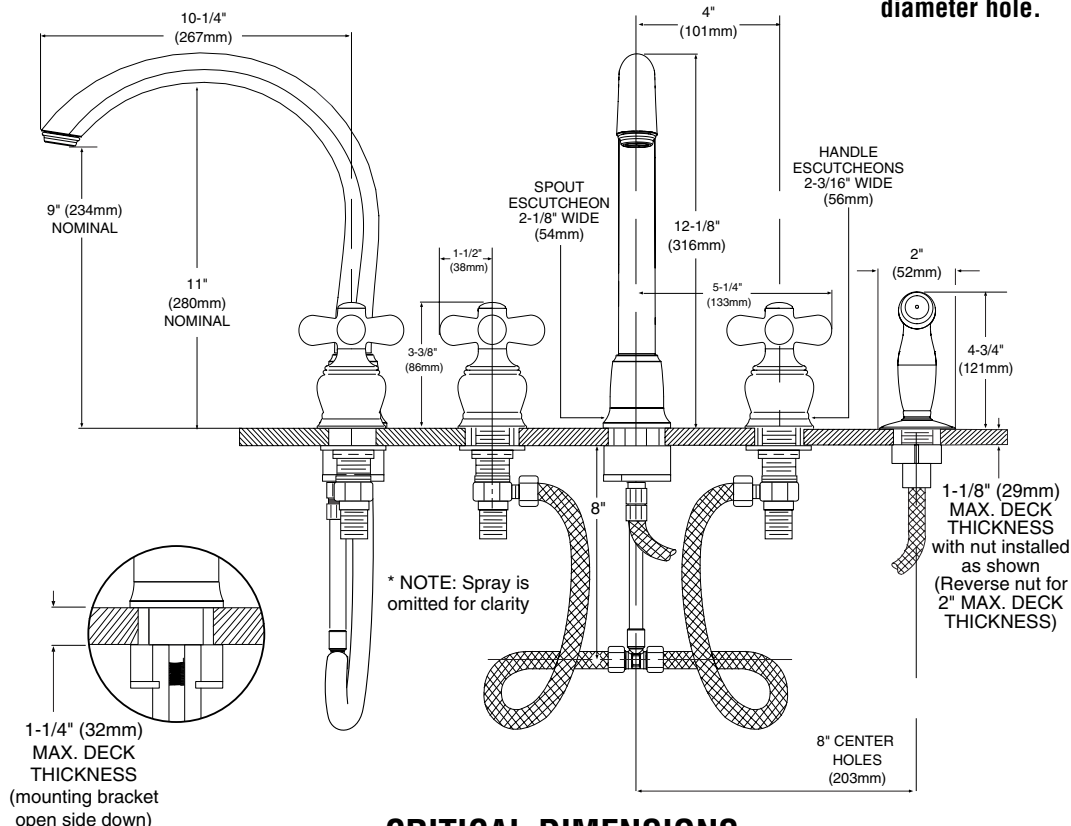

**Models: 7796, 7796CP, 7796P,  
R7796CPR/A7785CPR, 7796CG/A7785CG,  
R7796PM/A7785PM, R7796BP/A7785BP,  
R7796ST/A7785ST**

**NOTE: See reverse side  
for illustrated parts**

**Spout installs through deck holes a minimum of 1-1/4"  
(32mm) in diameter.  
Valves install through 1-1/8" (28mm) min.  
diameter hole.**

## CRITICAL DIMENSIONS

(DO NOT SCALE)