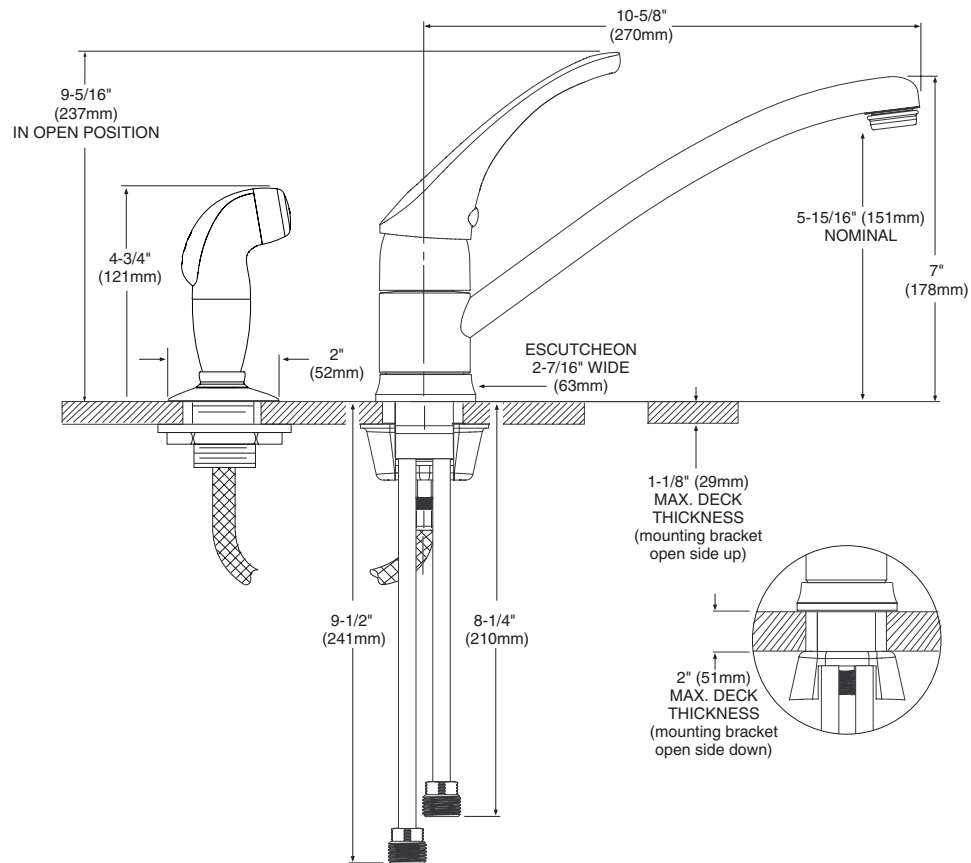

## FAUCET DESCRIPTION

- Metal construction with chrome plated finish
- 1/2" IPS connections will accept standard ball nose connection for 3/8" tubing
- Includes Protégé side spray

### MONTICELLO® Single-Handle Kitchen Faucet with Protégé Side Spray

Model: 7657

**NOTE: See reverse side  
for illustrated parts**

**NOTE: DESIGNED TO INSTALL THROUGH  
3 HOLES 1-1/4" (32mm) MIN. DIA. AND 4"  
(102mm) ON CENTER.**

## CRITICAL DIMENSIONS

(DO NOT SCALE)