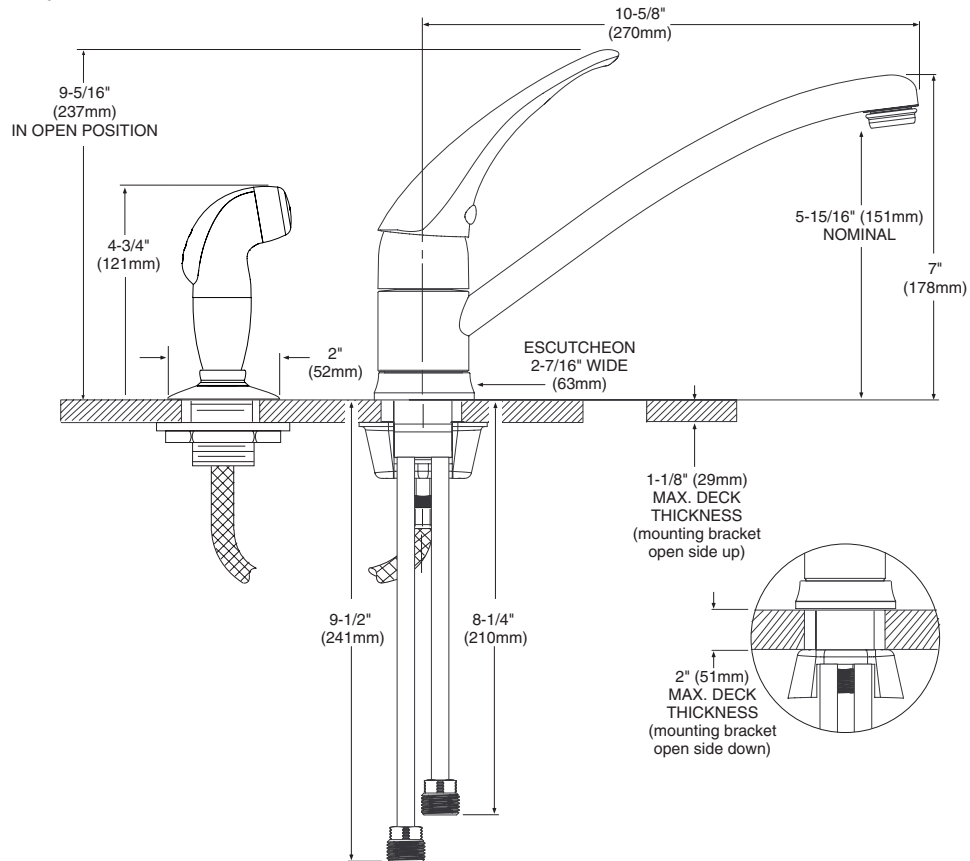

FAUCET DESCRIPTION

- Metal construction with chrome plated and decorative glacier finishes
- 1/2" IPS connections will accept standard ball nose connection for 3/8" tubing
- Includes Protégé side spray

OPERATION

- Lever style handle
- Temperature controlled by 180° arc of handle travel
- Will operate with less than 5 lbs. of force

FLOW

- Aerator is limited to 2.2 gpm (8.3 L/min).

CARTRIDGE

- 1225 cartridge design (not 1200)
- Nonmetallic, nonferrous and stainless steel material

Models: 7637, 7637W

**NOTE: See reverse side
for illustrated parts**

**NOTE: DESIGNED TO INSTALL THROUGH
2 HOLES 1-1/4" (32mm) MIN. DIA. AND 4"
(102mm) ON CENTER.**

CRITICAL DIMENSIONS

(DO NOT SCALE)