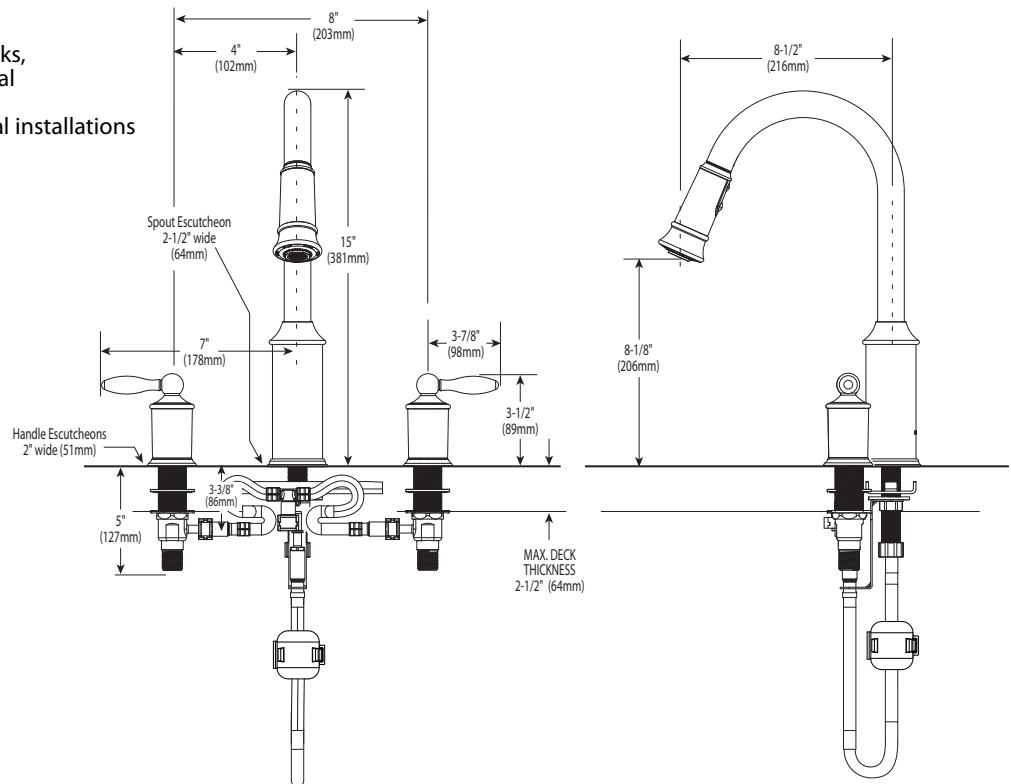

## Aberdeen™ Two Handle High Arc Pull Down Kitchen Faucet

Models: 7592 series

**NOTE:** DESIGNED TO INSTALL  
THRU 3 HOLES 1-1/4" (32mm) MIN. DIA.

## CRITICAL DIMENSIONS

(DO NOT SCALE)