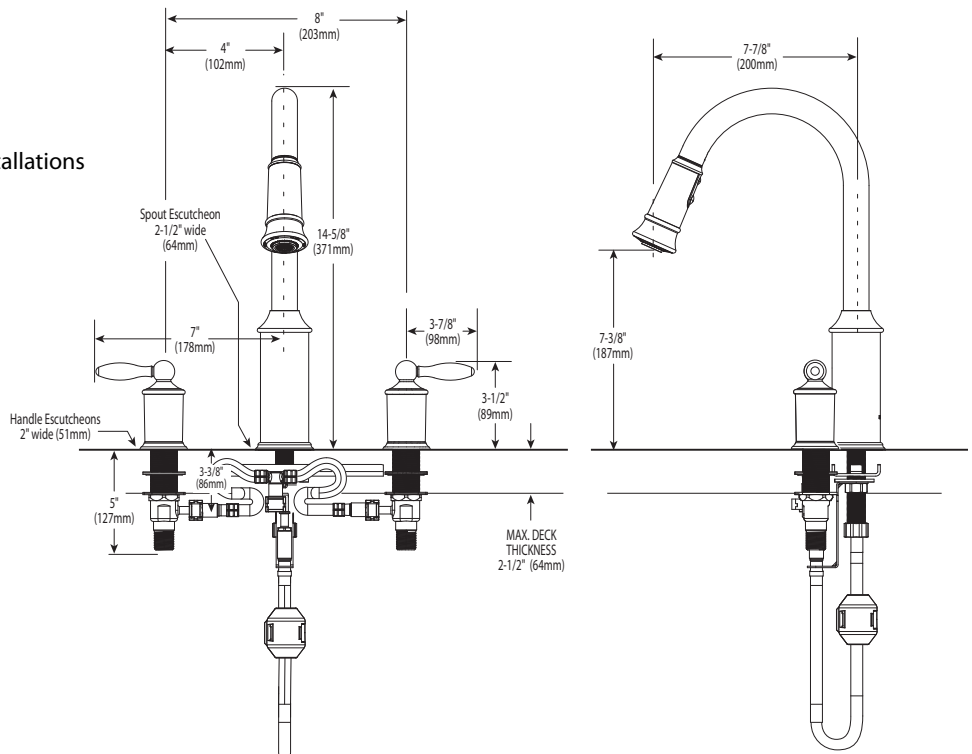

**OPERATION**

- Two handle lever
- When filling a vessel outside of the sink, the pause feature conveniently stops the flow of water as the wand passes over the countertop
- Convenient single-button actuation provides flexibility to switch from stream to spray mode

**FLOW**

- Flow is limited to 1.5 gpm (5.7 L/min) at 60 psi

**CARTRIDGE**

- 1224 cartridge design
- Engineered polymers, non-ferrous and stainless steel materials

**STANDARDS**

- Third party certified to IAPMO Green, ASME A112.18.1/CSA B125.1 and all applicable requirements therein
- Meets CalGreen and Georgia SB370 requirements
- Certified to ANSI/NSF 61/9
- Contains no more than 0.25% weighted average lead content
- Complies with California Proposition 65 and with the Federal Safe Drinking Water Act
- The backflow protection system in this device consists of two independently operating check valves, a primary and a secondary which prevent backflow.

## Aberdeen™ Two Handle High Arc Pull Down Kitchen Faucet

**Models:** 7592 series

**NOTE:** DESIGNED TO INSTALL  
THRU 3 HOLES 1-1/4" (32mm) MIN. DIA.