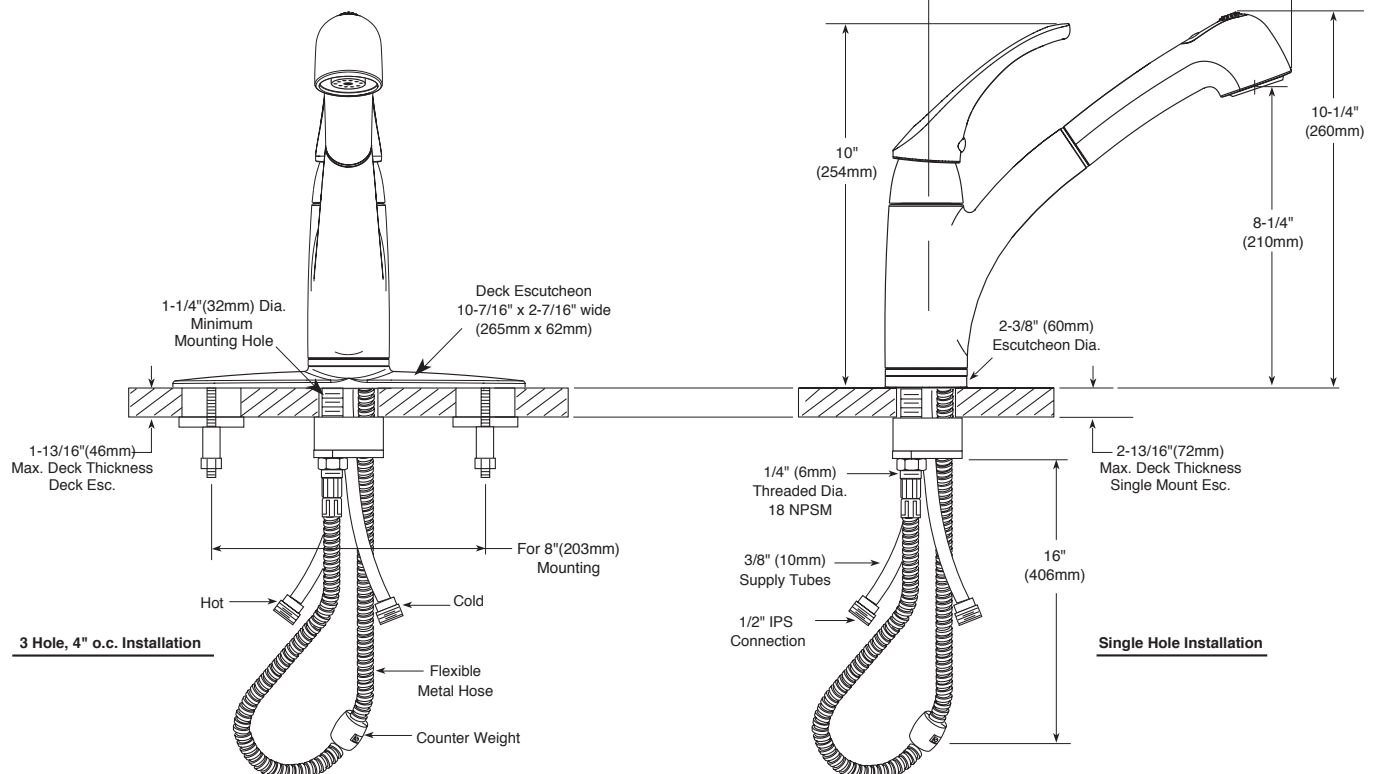

FAUCET DESCRIPTION

- Updated style with a curved receptor and wand for increased height & reach in sink
- Flush button with raised stream and spray indicators
- Metal construction with 8 finishes
- Includes 59" hose
- 1/2" IPS connections will accept standard ball nose connection for 3/8" tubing

OPERATION

- Loop style handle
- Temperature controlled by 180° arc of handle travel
- Spout receptor rotation is 145°
- Operates with less than 5 lbs. of force
- Operates in stream or spray mode in the pullout or retracted position
- Built in vacuum breaker

**Models: 7580, 7580C, 7580CS, 7580S,
7580W, 7580V, 7580CBL, 7580BL**

**NOTE: See reverse side
for illustrated parts**

**NOTE: DESIGNED TO INSTALL
THRU 1 OR 3 HOLES 1-1/4" (32mm) MIN. DIA.**

CRITICAL DIMENSIONS