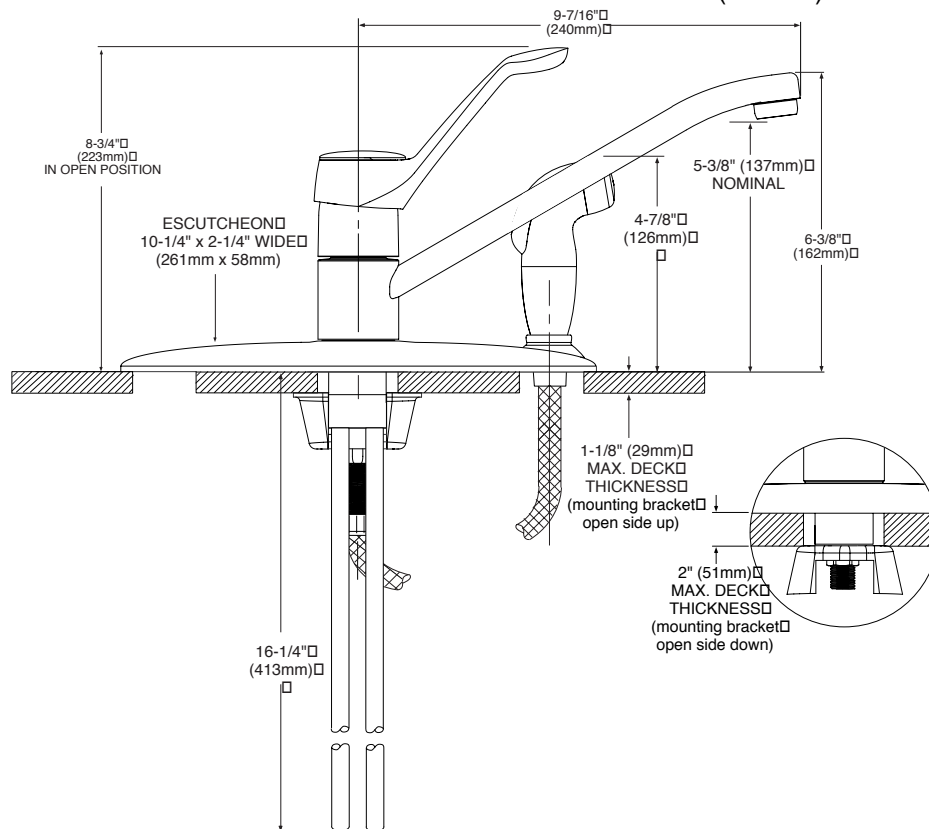

### CHATEAU® Single-Handle Kitchen Faucet w/Protégé Side Spray in Deck Plate

**Model: 7435**  
**Bulk Model: 67435**  
**(bulk packed 12 per carton)**

**NOTE: See reverse side  
for illustrated parts**

**NOTE: DESIGNED TO INSTALL THROUGH  
3 HOLES 1-1/4" (32mm) MIN. DIA. AND 4"  
(102mm) ON CENTER.**

## CRITICAL DIMENSIONS

(DO NOT SCALE)