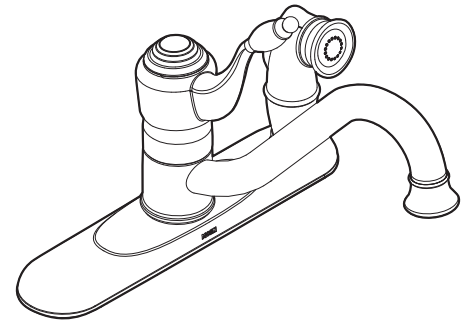

Buy it for looks. Buy it for life.®

*There is more than 1 version of this model.
Page down to identify the version you have.*

DESCRIPTION

- Metal construction with various finishes identified by suffix
- Flexible supplies with 3/8" compression fittings
- Includes matching finish side spray in escutcheon

OPERATION

- Lever style handle
- Temperature controlled by 100° arc of handle travel
- Will operate with less than 5 lbs. of force

FLOW

- Aerator is limited to 2.2 gpm (8.3 L/min).

CARTRIDGE

- 1255™ Duralast™ cartridge

STANDARDS

- Third party certified to CSA B125.1, ASME A112.18.1, and all applicable requirements referenced therein including NSF 61/9
- Contains no more than 0.25% weighted average lead content
- Complies with California Proposition 65 and with the Federal Safe Drinking Water Act

- **ADA** for lever handle

WARRANTY

- Lifetime limited warranty against leaks, drips and finish defects to the original consumer purchaser
- 5 year warranty if used in commercial installations

Specifications

CASTLEBY™ Single-Handle Lever Kitchen Faucet

Models: 7309 series

Bulk Models: 67309 series
(packed 12 per carton)

NOTE: DESIGNED TO INSTALL THROUGH 3 HOLES
1-1/4" (32MM) MIN. DIA. AND 4" (102MM) ON CENTER