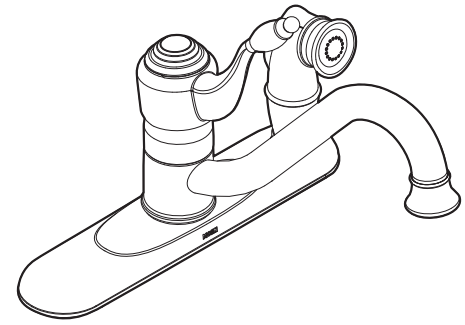

Buy it for looks. Buy it for life.®

Specifications

DESCRIPTION

- Metal construction with various finishes identified by suffix
- 1/2" IPS connections will accept standard ball nose connection for 3/8" tubing
- Includes matching finish side spray in escutcheon

OPERATION

- Lever style handle
- Temperature controlled by 180° arc of handle travel
- Will operate with less than 5 lbs. of force

FLOW

- Aerator is limited to 2.2 gpm (8.3 L/min).

CARTRIDGE

- 1225 cartridge design
- Nonmetallic, nonferrous and stainless steel material

STANDARDS

- Third party certified to CSA B125.1, ASME A112.18.1, ICC A117.1, and all applicable requirements referenced therein including NSF 61/9
- Complies with California Proposition 65 and with the Federal Safe Drinking Water Act
- **ADA** for lever handle

WARRANTY

- Lifetime limited warranty against leaks, drips and finish defects to the original consumer purchaser
- 5 year warranty if used in commercial installations

CASTLEBY™ Single-Handle Lever Kitchen Faucet

Models: 7309 series

Bulk Models: 67309 series
(packed 12 per carton)

NOTE: DESIGNED TO INSTALL THROUGH 3 HOLES
1-1/4" (32MM) MIN. DIA. AND 4" (102MM) ON CENTER