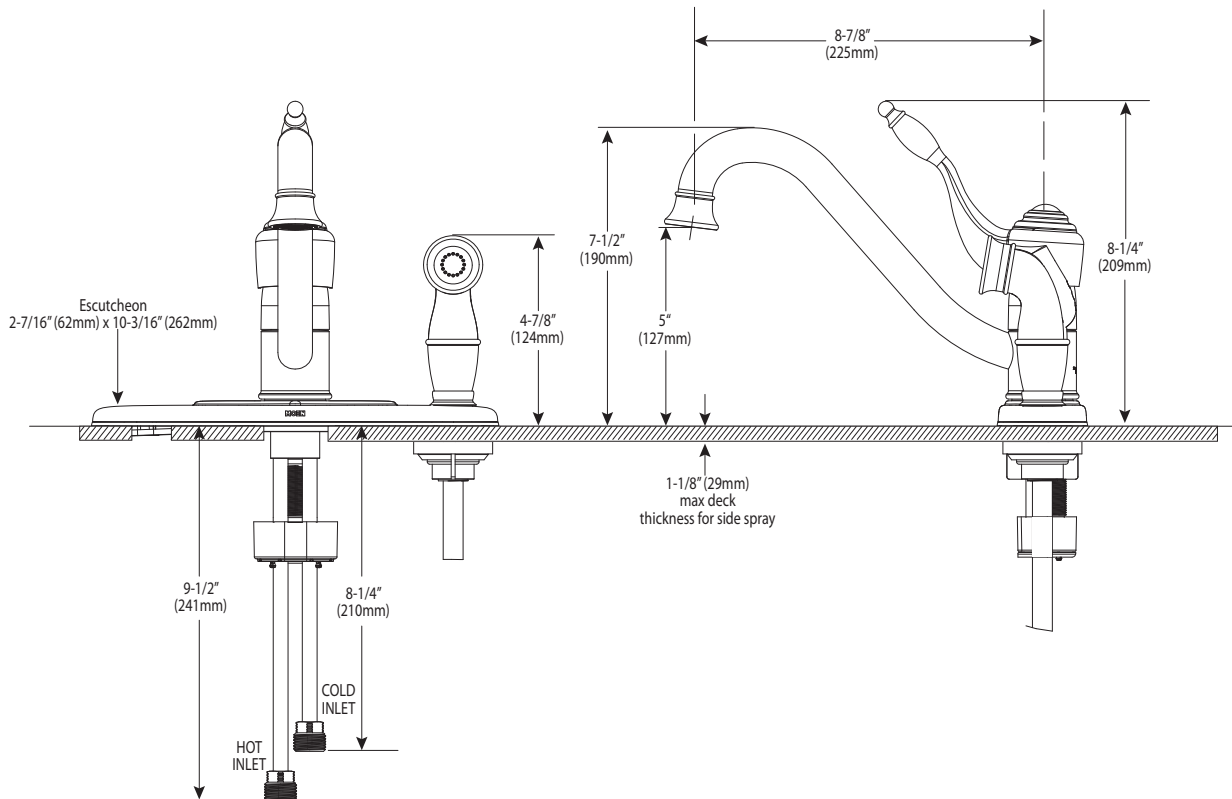

OPERATION

- Lever style handle
- Temperature controlled by 180° arc of handle travel
- Will operate with less than 5 lbs. of force

FLOW

- Aerator is limited to 2.2 gpm (8.3 L/min).

CARTRIDGE

- 1225 cartridge design
- Nonmetallic, nonferrous and stainless steel material

Models: 7309 series

Bulk Models: 67309 series
(packed 12 per carton)

NOTE: DESIGNED TO INSTALL THROUGH 3 HOLES
1-1/4" (32MM) MIN. DIA. AND 4" (102MM) ON CENTER

CRITICAL DIMENSIONS

(DO NOT SCALE)