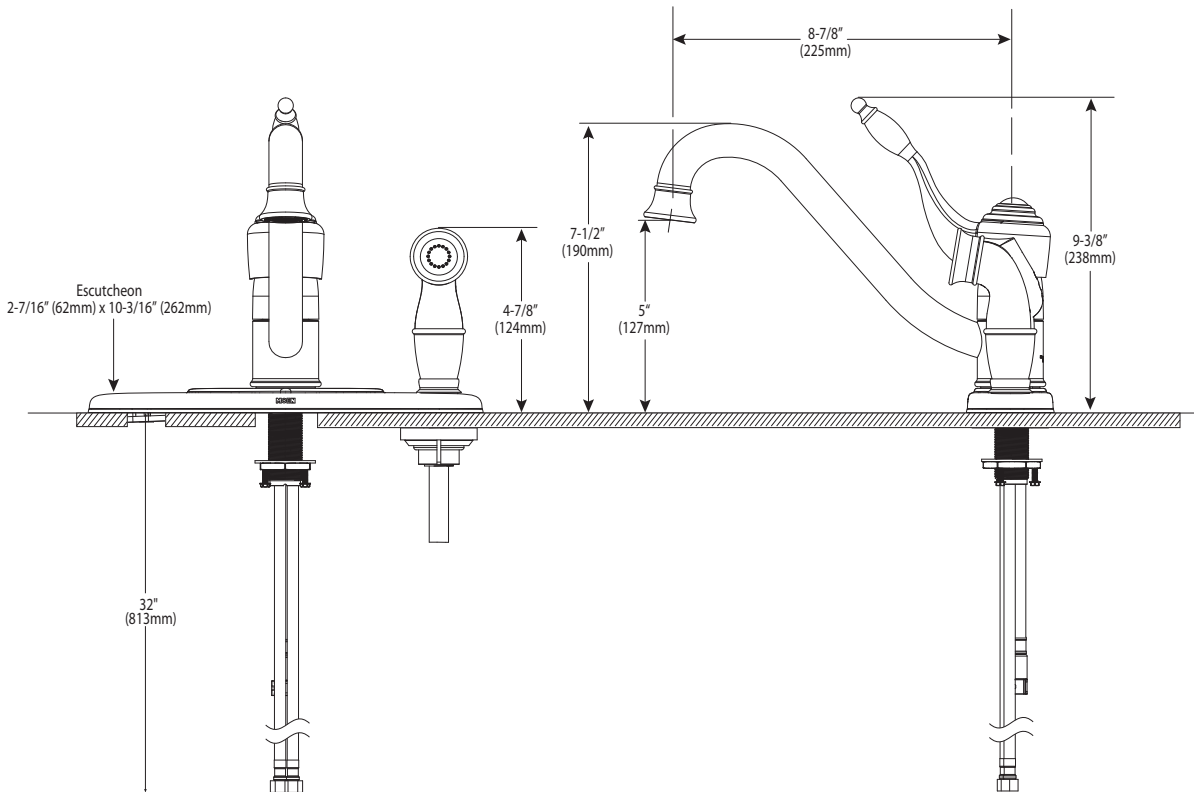

CASTLEBY™ Single-Handle Lever Kitchen Faucet

Models: 7309 series

Bulk Models: 67309 series
(packed 12 per carton)

NOTE: DESIGNED TO INSTALL THROUGH 3 HOLES
1-1/4" (32MM) MIN. DIA. AND 4" (102MM) ON CENTER

CRITICAL DIMENSIONS

(DO NOT SCALE)

Buy it for looks. Buy it for life.®

Specifications

DESCRIPTION

- Metal construction with various finishes identified by suffix
- 1/2" IPS connections will accept standard ball nose connection for 3/8" tubing
- Includes matching finish side spray in escutcheon

OPERATION

- Lever style handle
- Temperature controlled by 180° arc of handle travel
- Will operate with less than 5 lbs. of force

FLOW

- Aerator is limited to 2.2 gpm (8.3 L/min).

CARTRIDGE

- 1225 cartridge design
- Nonmetallic, nonferrous and stainless steel material