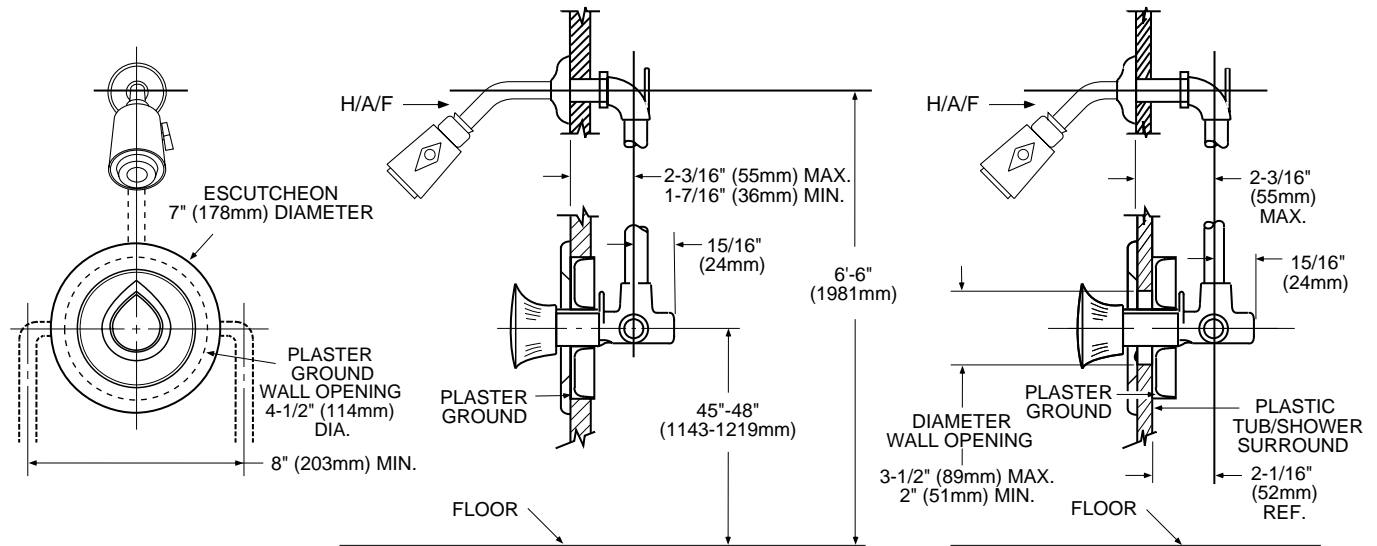

THICK WALL APPLICATION

THIN WALL APPLICATION

CRITICAL DIMENSIONS

(DO NOT SCALE)