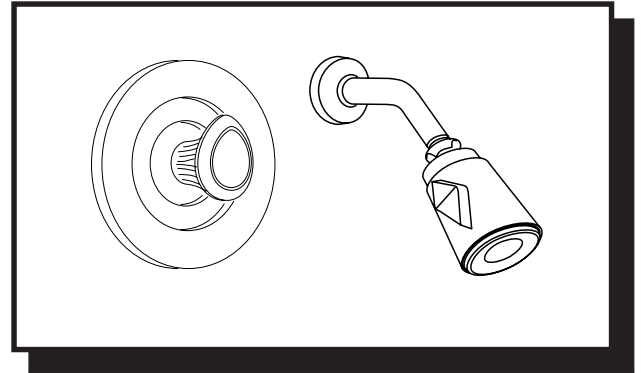

DESCRIPTION

- Metal construction with a decorative sand or glacier finish
- 1/2" cc connections
- Includes adjustable showerhead, arm and flange

OPERATION

- Acrylic knob handle
- Pull-on/push-off design
- Allows control of both temperature selection and volume with a single handle

FLOW

- Showerhead is limited to 2.5 gpm (9.5 L/min)

CARTRIDGE

- 1225 cartridge design
- Nonmetallic/nonferrous and stainless steel materials
- Accommodates back to back installations

STANDARDS

- Third party certified by CSA to meet CSA B-125 and ASME A112.18.1M and all applicable requirements referenced therein

WARRANTY

- Lifetime limited warranty against leaks, drips and finish defects to the original consumer purchaser
- 5 year warranty if used in commercial installations

CHATEAU® Single-Handle Shower Valve

Models: 2625S, 2625W

NOTE: See reverse side for illustrated parts