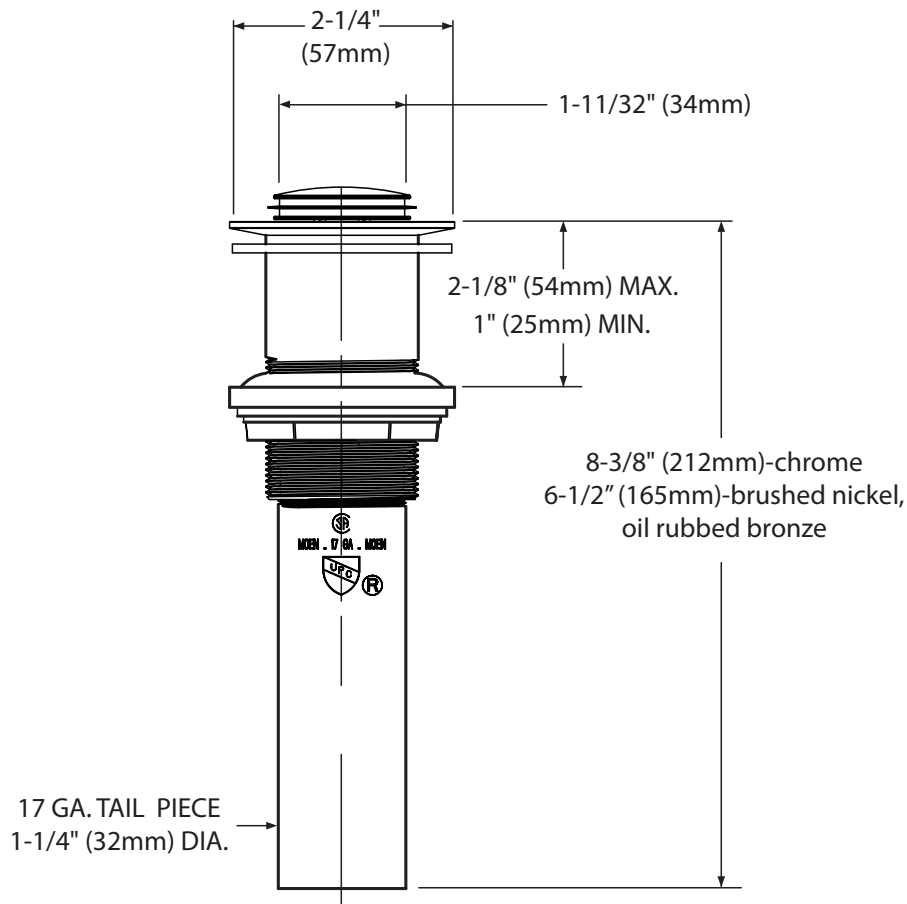

Buy it for looks. Buy it for life.®

Specifications

DESCRIPTION

- Metal construction with chrome plated, LifeShine® brushed bronze, LifeShine® brushed nickel, oil rubbed bronze or antique bronze finish
- Spring loaded push button waste assembly
- Without overflow
- Ideal for vessel sinks

1-1/4" Push Button Drain without Overflow

Models: 140780, 140780BB, 140780BN, 140780ORB, 140780AZ

CRITICAL DIMENSIONS

(DO NOT SCALE)