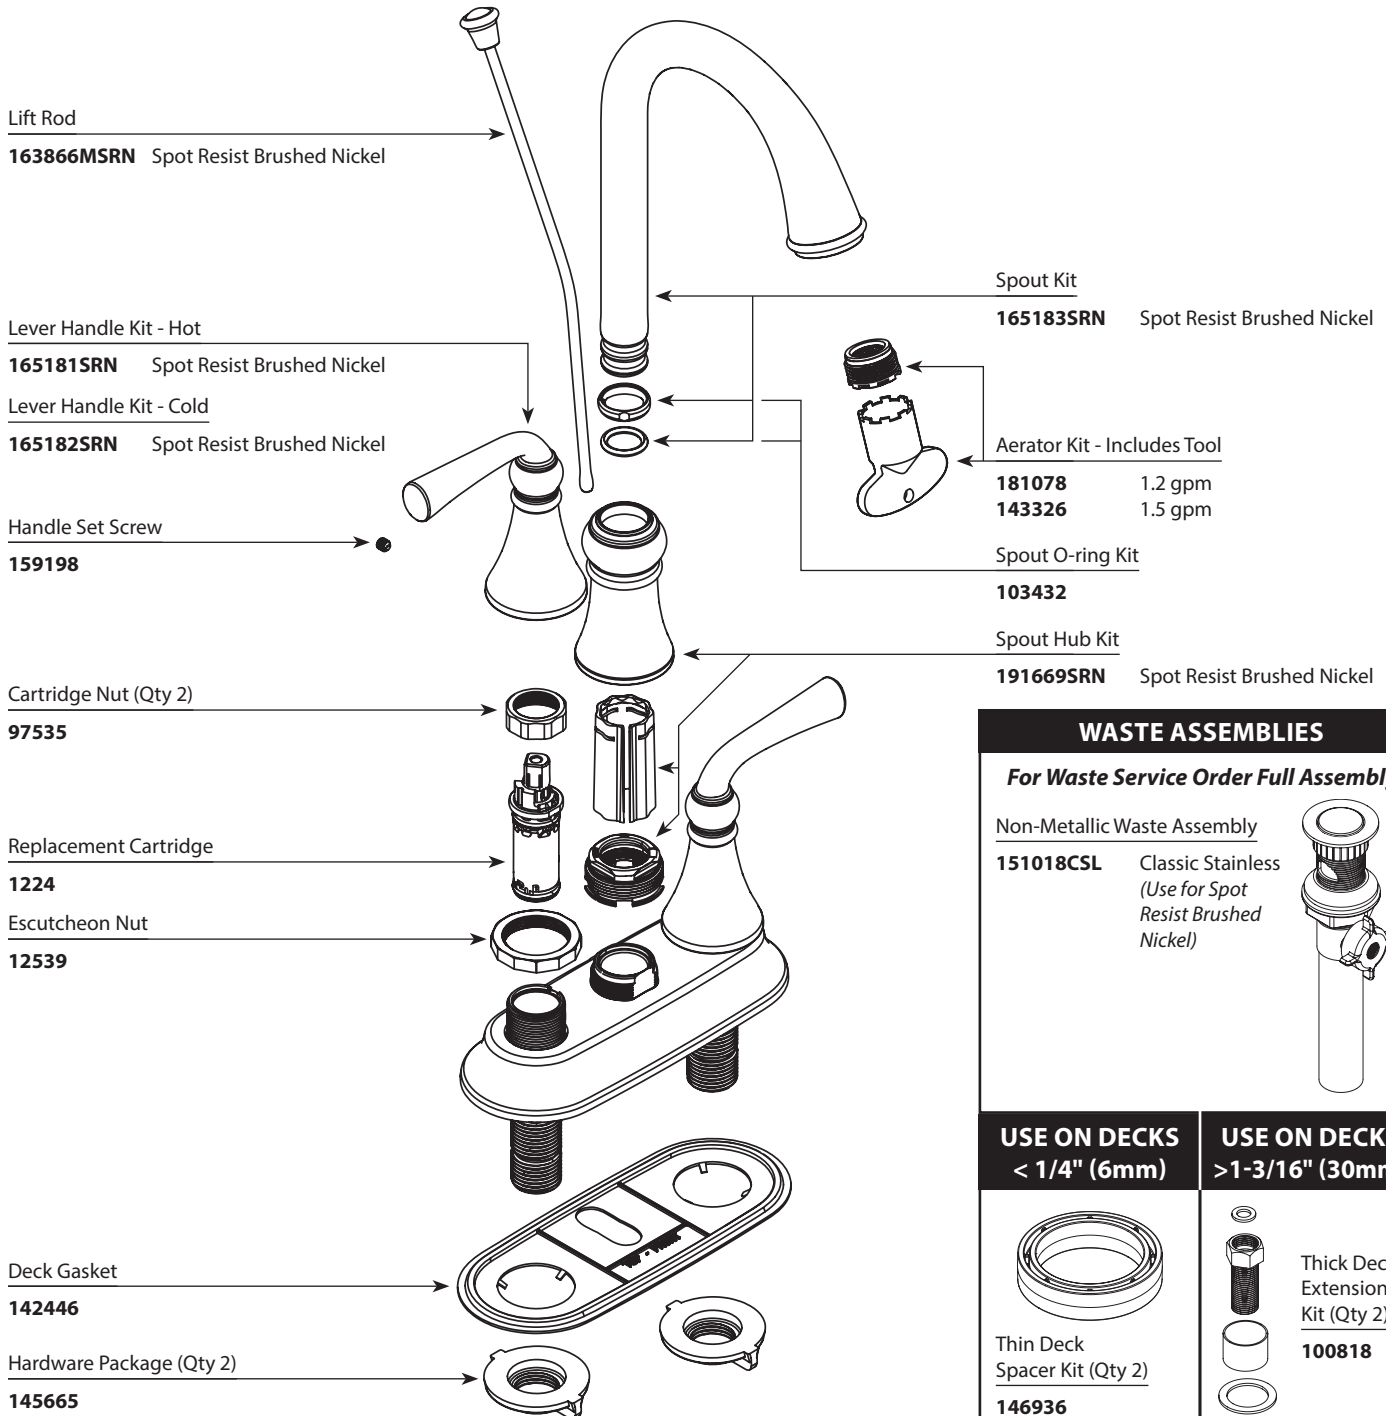

There is more than 1 version of this model.
Page down to identify the version you have.

■ Order by Part Number

WETHERLY™		
Two Handle Lavatory Faucet		
MODEL	FINISH	NOTES
WS84850SRN	Spot Resist Brushed Nickel	Non-Metallic Waste

WASTE ASSEMBLIES	
For Waste Service Order Full Assembly	
<p>Non-Metallic Waste Assembly</p> <p>151018CSL Classic Stainless (Use for Spot Resist Brushed Nickel)</p> 	
<p>USE ON DECKS < 1/4" (6mm)</p>  <p>Thin Deck Spacer Kit (Qty 2) 146936</p>	<p>USE ON DECKS > 1-3/16" (30mm)</p>  <p>Thick Deck Extension Kit (Qty 2) 100818</p>

■ Order by Part Number

WETHERLY™		
Two Handle Lavatory Faucet		
MODEL	FINISH	NOTES
WS84850SRN	Spot Resist Brushed Nickel	Non-Metallic Waste

WASTE ASSEMBLIES	
<p>Waste Assembly (Obsolete)</p> <p>139246CSL Classic Stainless (Use for Spot Resist Brushed Nickel)</p>	
<p>USE ON DECKS < 1/4" (6mm)</p> <p>Thin Deck Spacer Kit (Qty 2)</p> <p>146936</p>	<p>USE ON DECKS > 1-3/16" (30mm)</p> <p>Thick Deck Extension Kit (Qty 2)</p> <p>100818</p>