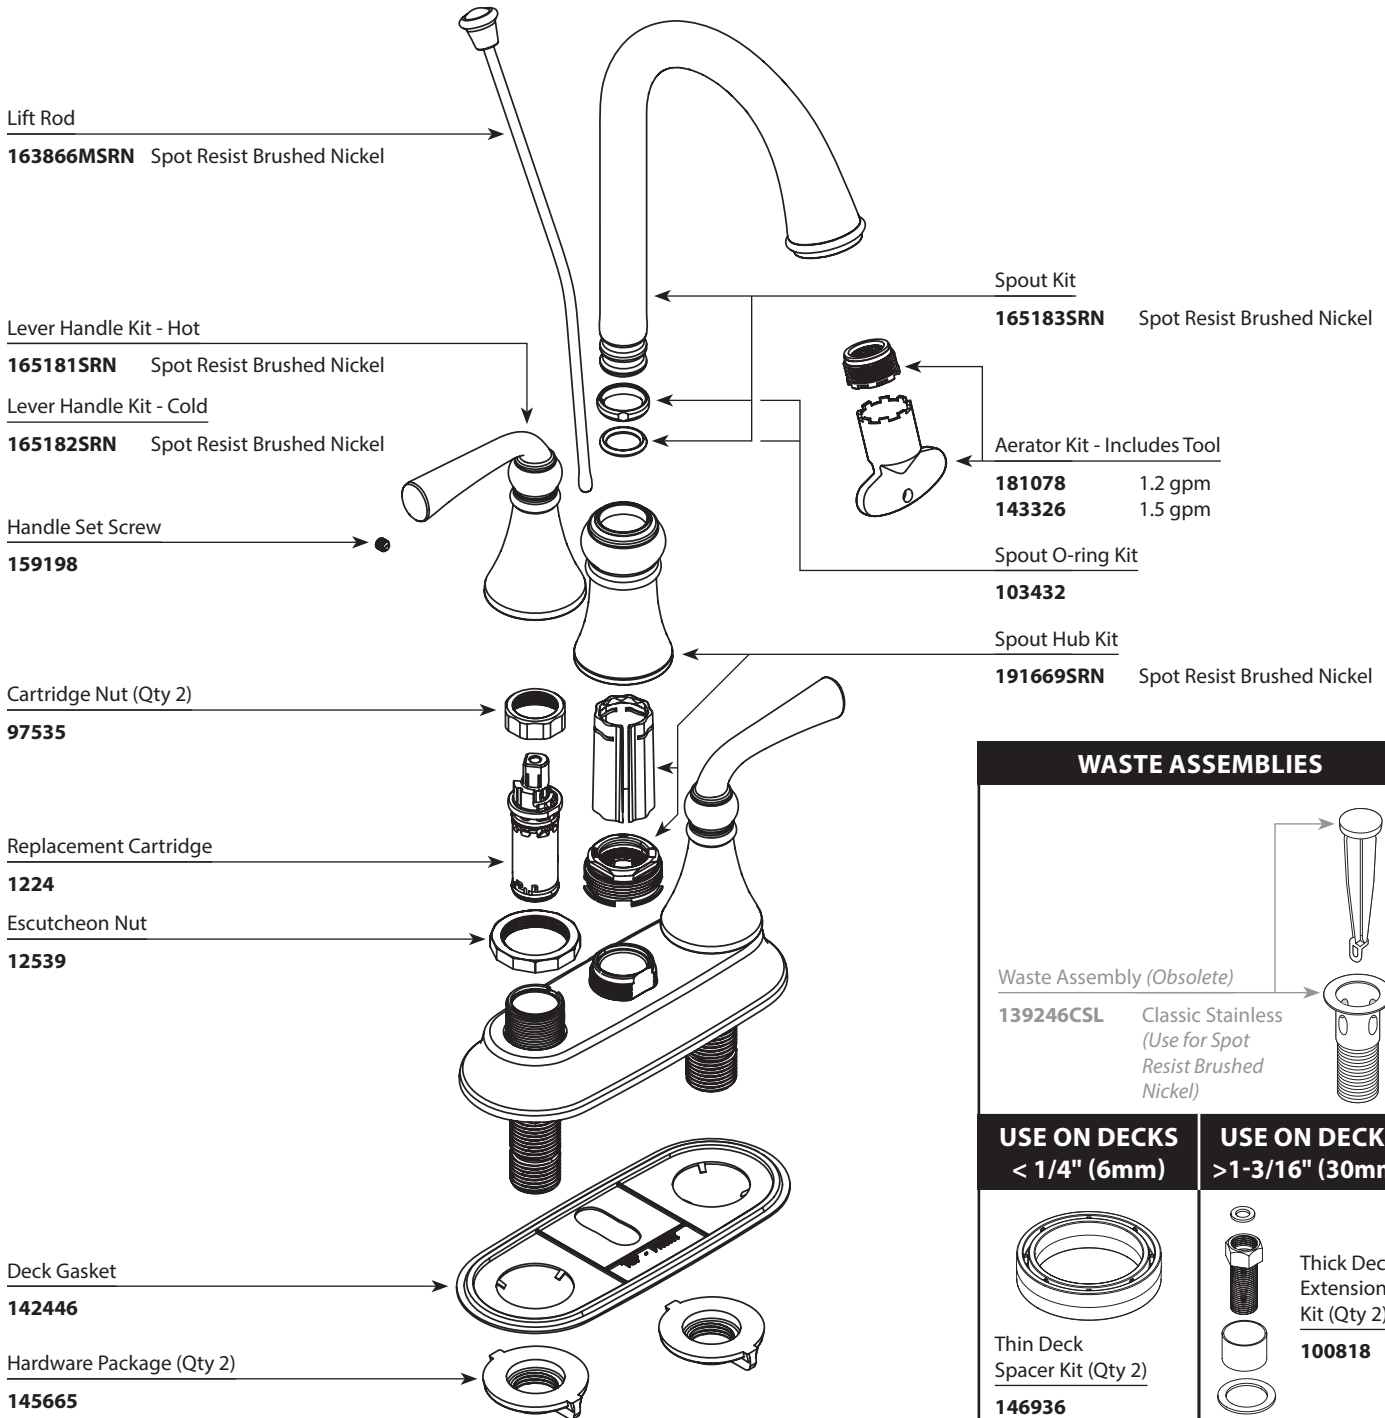

There is more than 1 version of this model.
Page down to identify the version you have.

■ Order by Part Number

WETHERLY™		
Two Handle Lavatory Faucet		
MODEL	FINISH	NOTES
WS84850SRN	Spot Resist Brushed Nickel	Non-Metallic Waste

WASTE ASSEMBLIES	
For Waste Service Order Full Assembly	
<p>Non-Metallic Waste Assembly</p> <p>151018CSL Classic Stainless (Use for Spot Resist Brushed Nickel)</p> 	
<p>USE ON DECKS < 1/4" (6mm)</p>  <p>Thin Deck Spacer Kit (Qty 2) 146936</p>	<p>USE ON DECKS > 1-3/16" (30mm)</p>  <p>Thick Deck Extension Kit (Qty 2) 100818</p>

■ Order by Part Number

WETHERLY™		
Two Handle Lavatory Faucet		
MODEL	FINISH	NOTES
WS84850SRN	Spot Resist Brushed Nickel	Non-Metallic Waste

WASTE ASSEMBLIES	
<p>Waste Assembly (Obsolete)</p> <p>139246CSL Classic Stainless (Use for Spot Resist Brushed Nickel)</p>	
<p>USE ON DECKS < 1/4" (6mm)</p> <p>Thin Deck Spacer Kit (Qty 2)</p> <p>146936</p>	<p>USE ON DECKS > 1-3/16" (30mm)</p> <p>Thick Deck Extension Kit (Qty 2)</p> <p>100818</p>