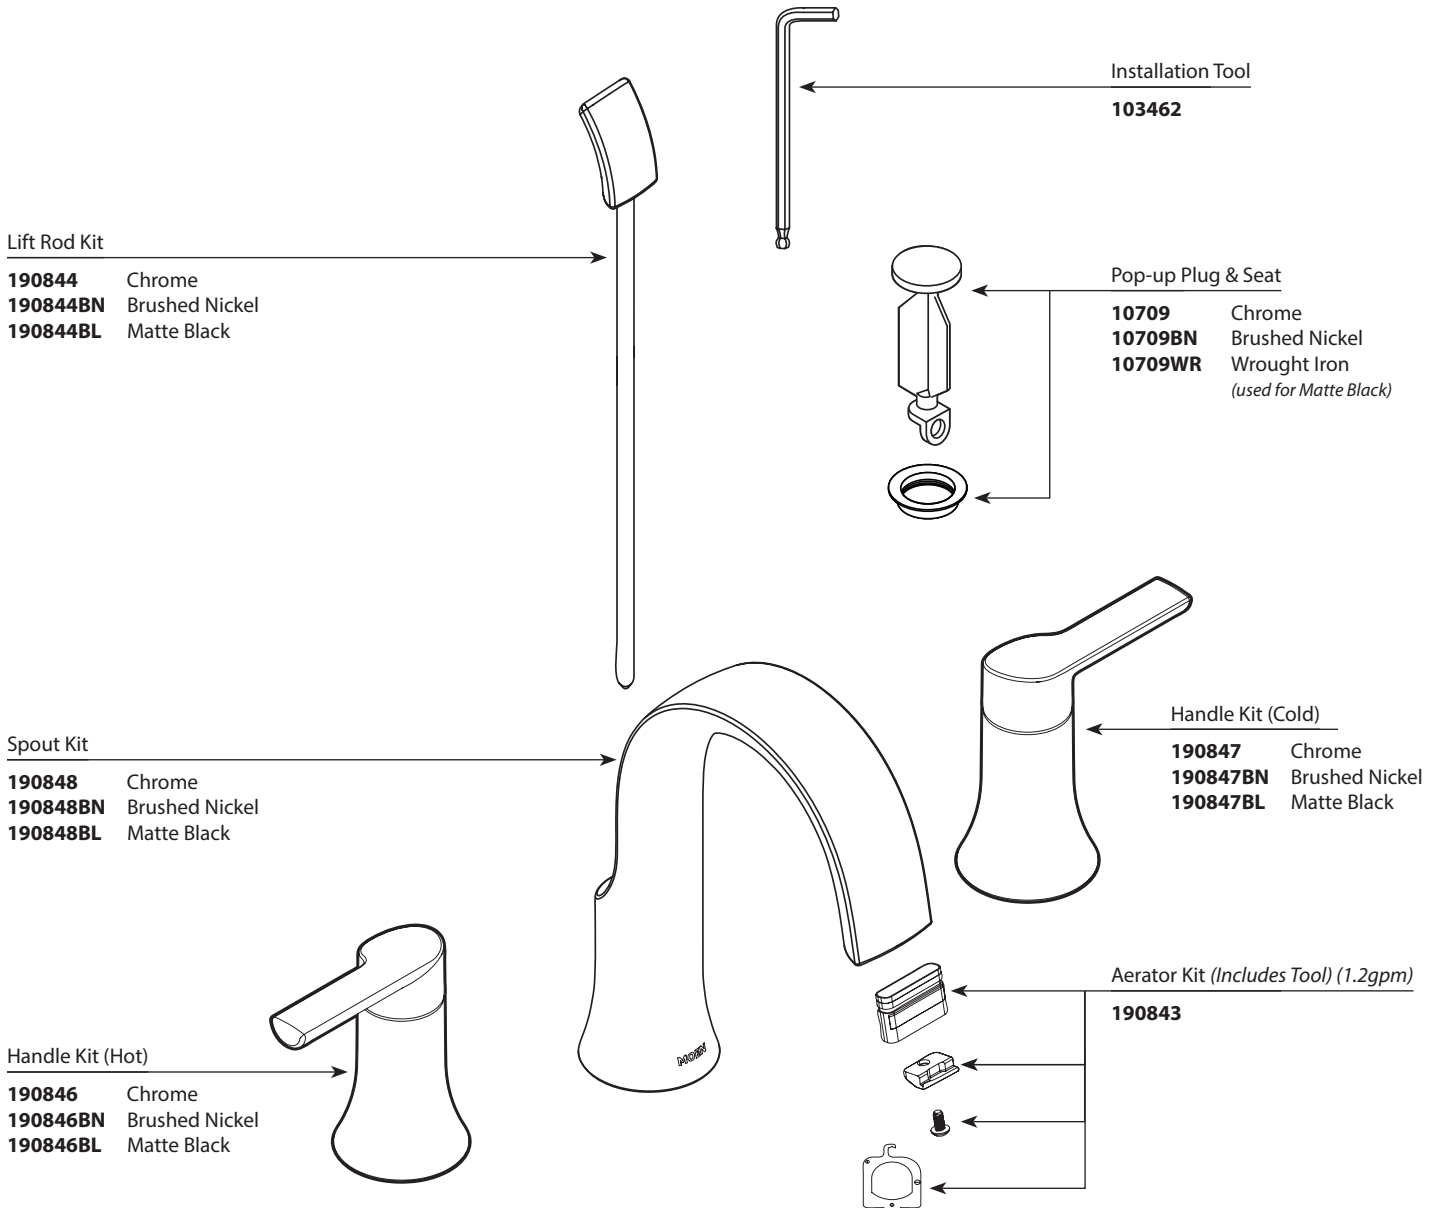

■ Order by Part Number

■ Trim can be used with 9000, 69000 valves

DOUX™		
Two-Handle Widespread Lavatory Faucet Trim		
MODEL	HANDLE	FINISH
TS6925	Lever	Chrome
TS6925BN	Lever	Brushed Nickel
TS6925BL	Lever	Matte Black

Optional: Red & Blue Temp. Ind. Rings

193513 For Chrome, Brushed Nickel and Matte Black