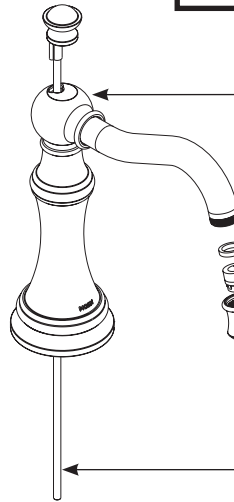

- Order by Part Number
- Trim can be used with either 9000 or 69000 valve

| WEYMOUTH™ | | |
|--|-------------|-------------------|
| Two-Handle Widespread Lavatory Faucet Trim | | |
| Model | Handle Type | Finish |
| TS42114 | Cross | Chrome |
| TS42114BN | Cross | Brushed Nickel |
| TS42114ORB | Cross | Oil Rubbed Bronze |
| TS42114NL | Cross | Polished Nickel |
| TS42114BG | Cross | Brushed Gold |
| TS42114BL | Cross | Matte Black |
| TS42108 | Lever | Chrome |
| TS42108BN | Lever | Brushed Nickel |
| TS42108ORB | Lever | Oil Rubbed Bronze |
| TS42108NL | Lever | Polished Nickel |
| TS42108BG | Lever | Brushed Gold |
| TS42108BL | Lever | Matte Black |

Lever Handle Kit

- 221641** Chrome
- 221641BN** Brushed Nickel
- 221641ORB** Oil Rubbed Bronze
- 221641NL** Polished Nickel
- 221641BG** Brushed Gold
- 221641BL** Matte Black

Cross Handle Kit

- 221642** Chrome
- 221642BN** Brushed Nickel
- 221642ORB** Oil Rubbed Bronze
- 221642NL** Polished Nickel
- 221642BG** Brushed Gold
- 221642BL** Matte Black

Installation Tool

125796

Spout Kit

- 154286** Chrome
- 154286BN** Brushed Nickel
- 154286ORB** Oil Rubbed Bronze
- 154286NL** Polished Nickel
- 154286BG** Brushed Gold
- 154286BL** Matte Black

Aerator Kit (1.2gpm)