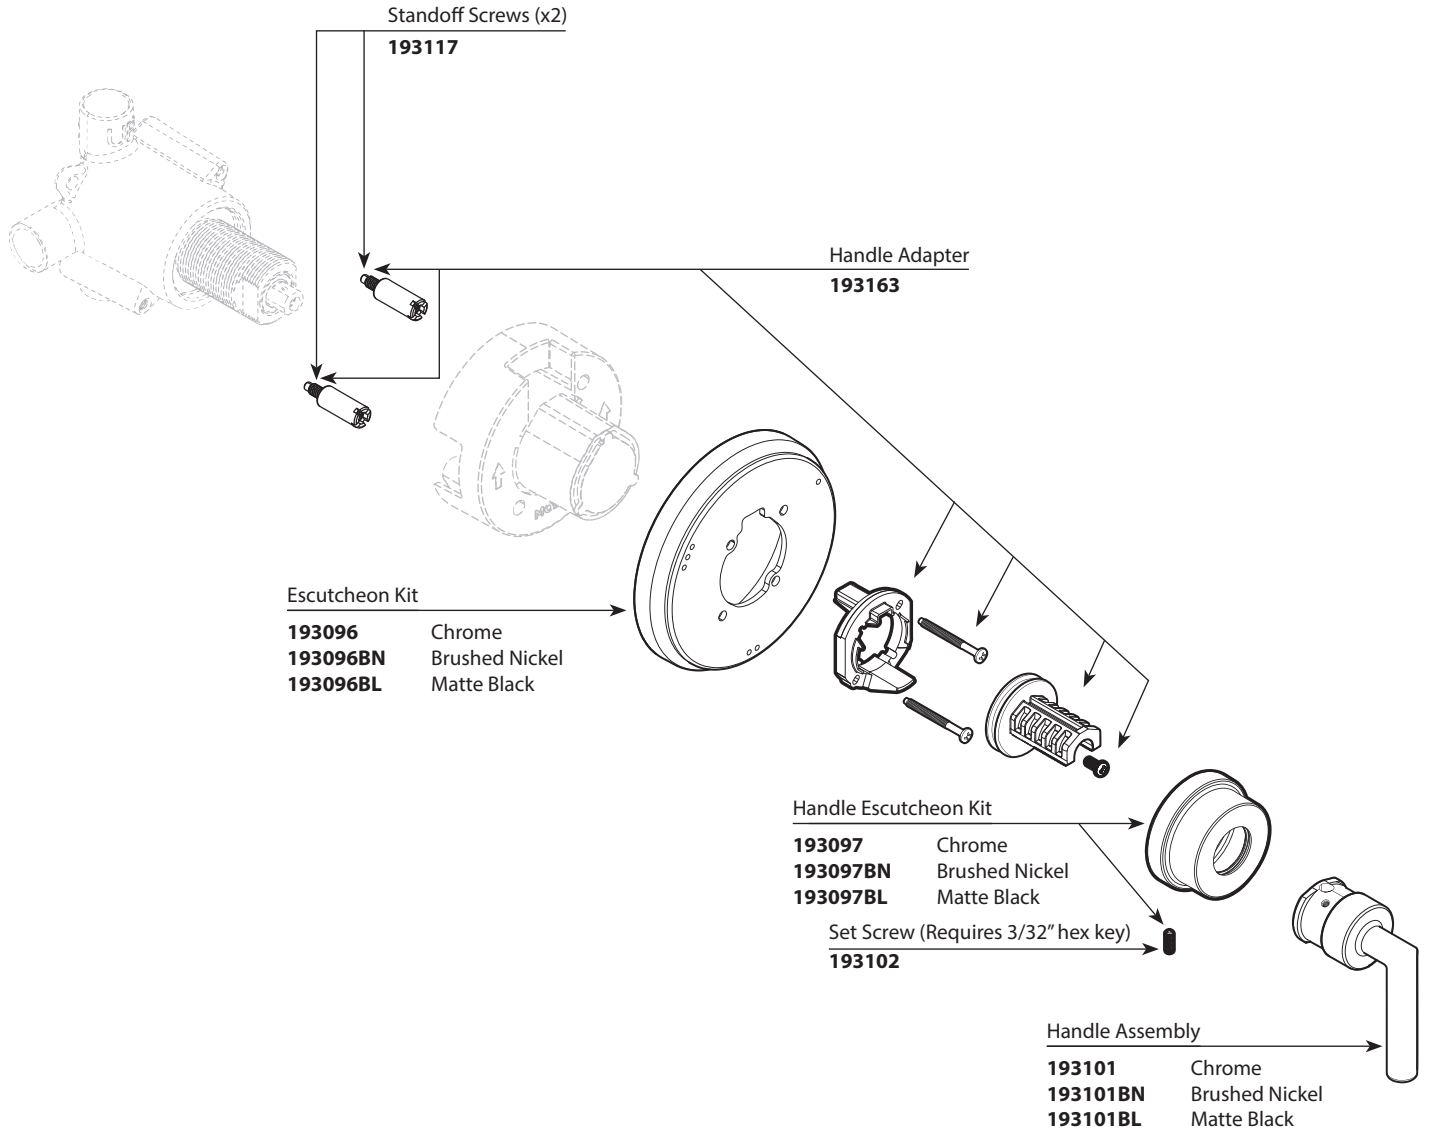

- Order by Part Number
- Trim can be used with 3362 valve

| Arris™ | | |
|---|-------------|----------------|
| Three Independent Function Transfer Valve Trim Kit | | |
| MODEL | TYPE | FINISH |
| TS23006 | Lever | Chrome |
| TS23006BN | Lever | Brushed Nickel |
| TS23006BL | Lever | Matte Black |

Optional Handle Extension Kit
193114