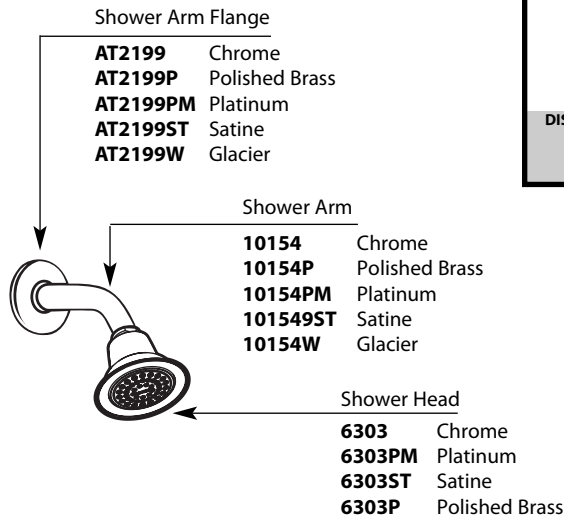

Buy it for looks. Buy it for life.®

Illustrated Parts

■ Order by Part Number

VILLETA™ MOENTROL® Single-Handle Tub/Shower Trim					
Valve Trim		Shower Only		Tub & Shower	
MODEL	FINISH	MODEL	FINISH	MODEL	FINISH
TL3191	Chrome	TL3192	Chrome	TL3193	Chrome
TL3191CP	Chrome/Pol. Brass	TL3192CP	Chrome/Pol. Brass	TL3193CP	Chrome/Pol. Brass
TL3191PM	Platinum/Chrome	TL3192PM	Platinum/Chrome	TL3193PM	Platinum/Chrome
		TL3192ST	Satine	TL3193ST	Satine
DISCONTINUED SKUS					
TL3191P	Polished Brass	TL3192P	Polished Brass	TL3193P	Polished Brass
TL3191W	Glacier	TL3192W	Glacier	TL3193W	Glacier