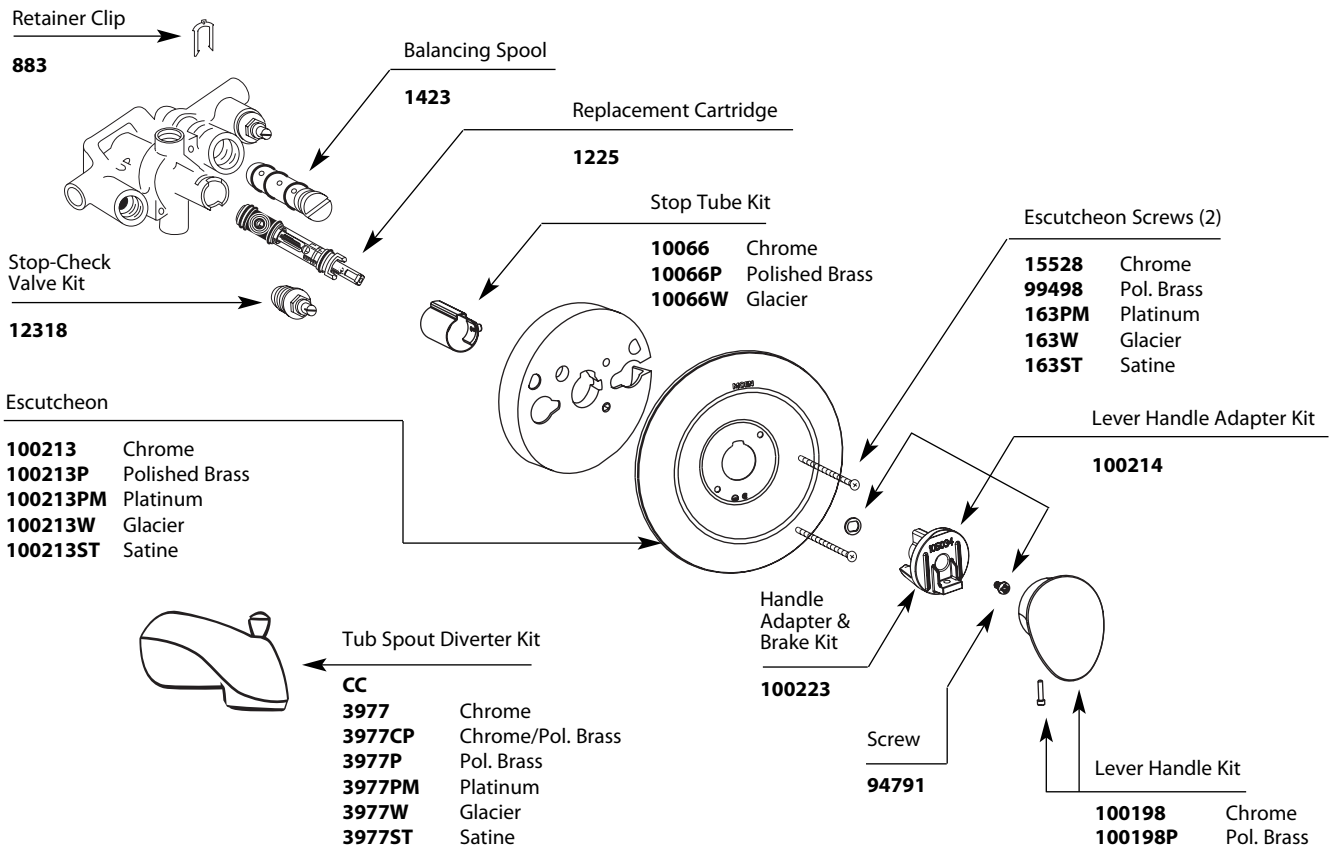

Buy it for looks. Buy it for life.®

Illustrated Parts

■ Order by Part Number

VILLETA™ MOENTROL® Single-Handle Tub/Shower Trim					
Valve Trim		Shower Only		Tub & Shower	
MODEL	FINISH	MODEL	FINISH	MODEL	FINISH
TL3191	Chrome	TL3192	Chrome	TL3193	Chrome
TL3191CP	Chrome/Pol. Brass	TL3192CP	Chrome/Pol. Brass	TL3193CP	Chrome/Pol. Brass
TL3191PM	Platinum/Chrome	TL3192PM	Platinum/Chrome	TL3193PM	Platinum/Chrome
		TL3192ST	Satine	TL3193ST	Satine
DISCONTINUED SKUS					
TL3191P	Polished Brass	TL3192P	Polished Brass	TL3193P	Polished Brass
TL3191W	Glacier	TL3192W	Glacier	TL3193W	Glacier