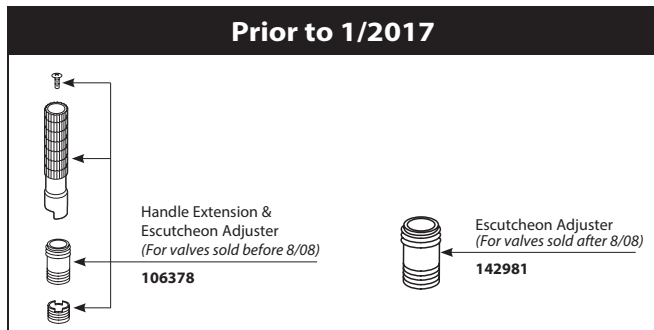

■ Order by Part Number

■ Trim can be used with either the 9992, 9993, 9997, 9999 valve.

METHOD™
Two Handle Roman Tub Faucet with Handheld Shower

<u>MODEL</u>	<u>HANDLE</u>	<u>FINISH</u>
T987	Lever	Chrome
T987BN	Lever	Brushed Nickel