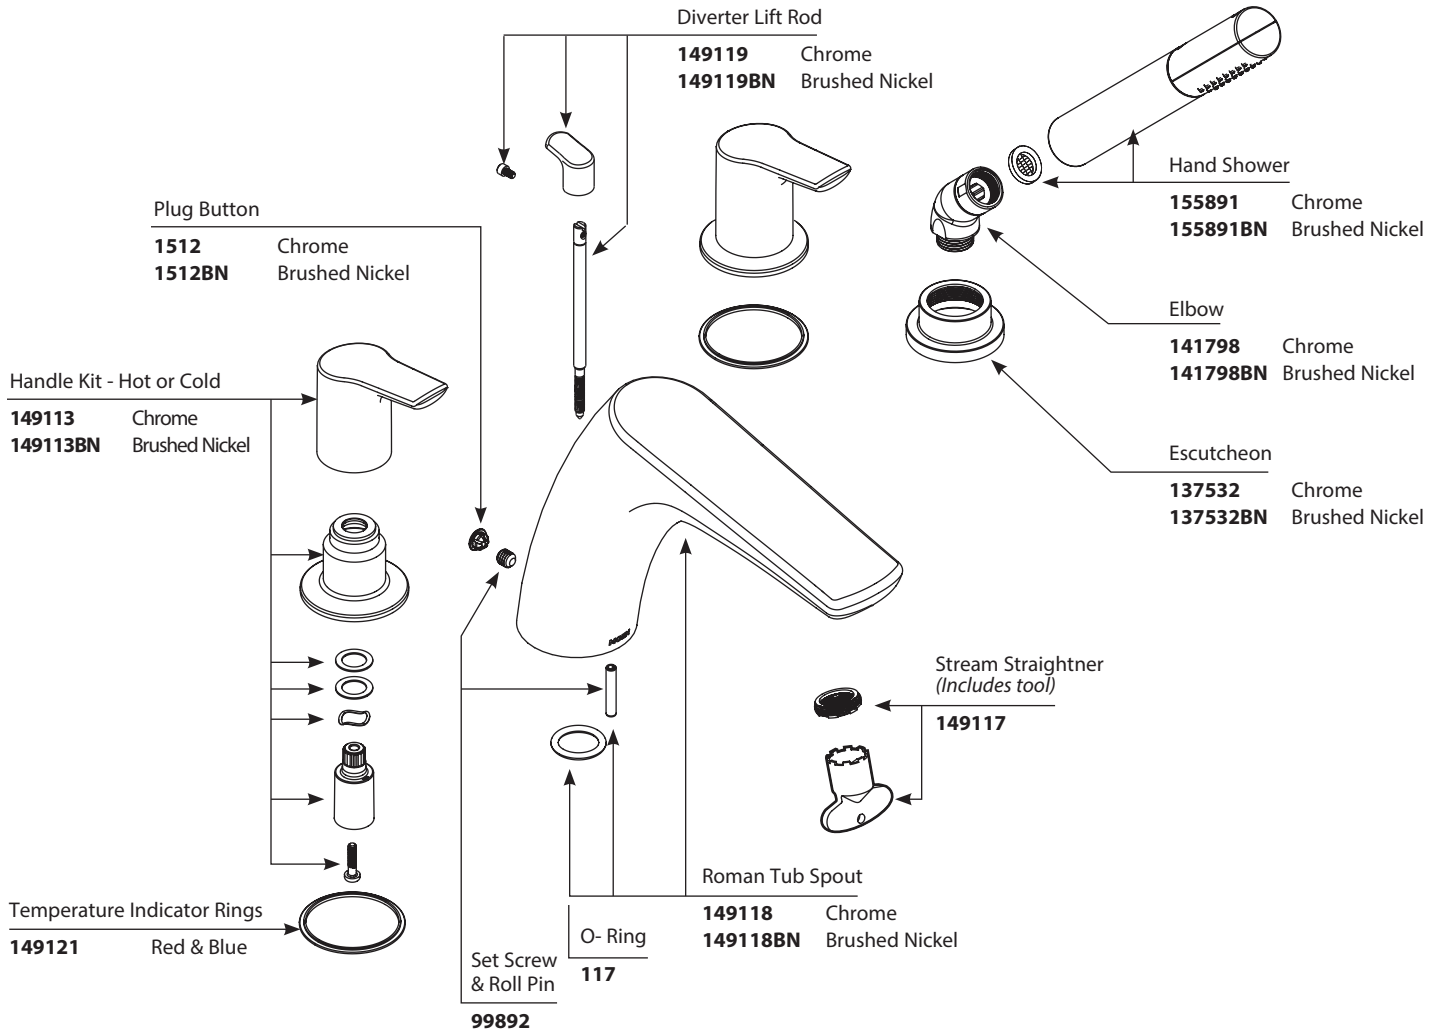

■ Order by Part Number

■ Trim can be used with either the 9992, 9993, 9997, 9999 valve.

METHOD™
Two Handle Roman Tub Faucet with Handheld Shower

<u>MODEL</u>	<u>HANDLE</u>	<u>FINISH</u>
T987	Lever	Chrome
T987BN	Lever	Brushed Nickel