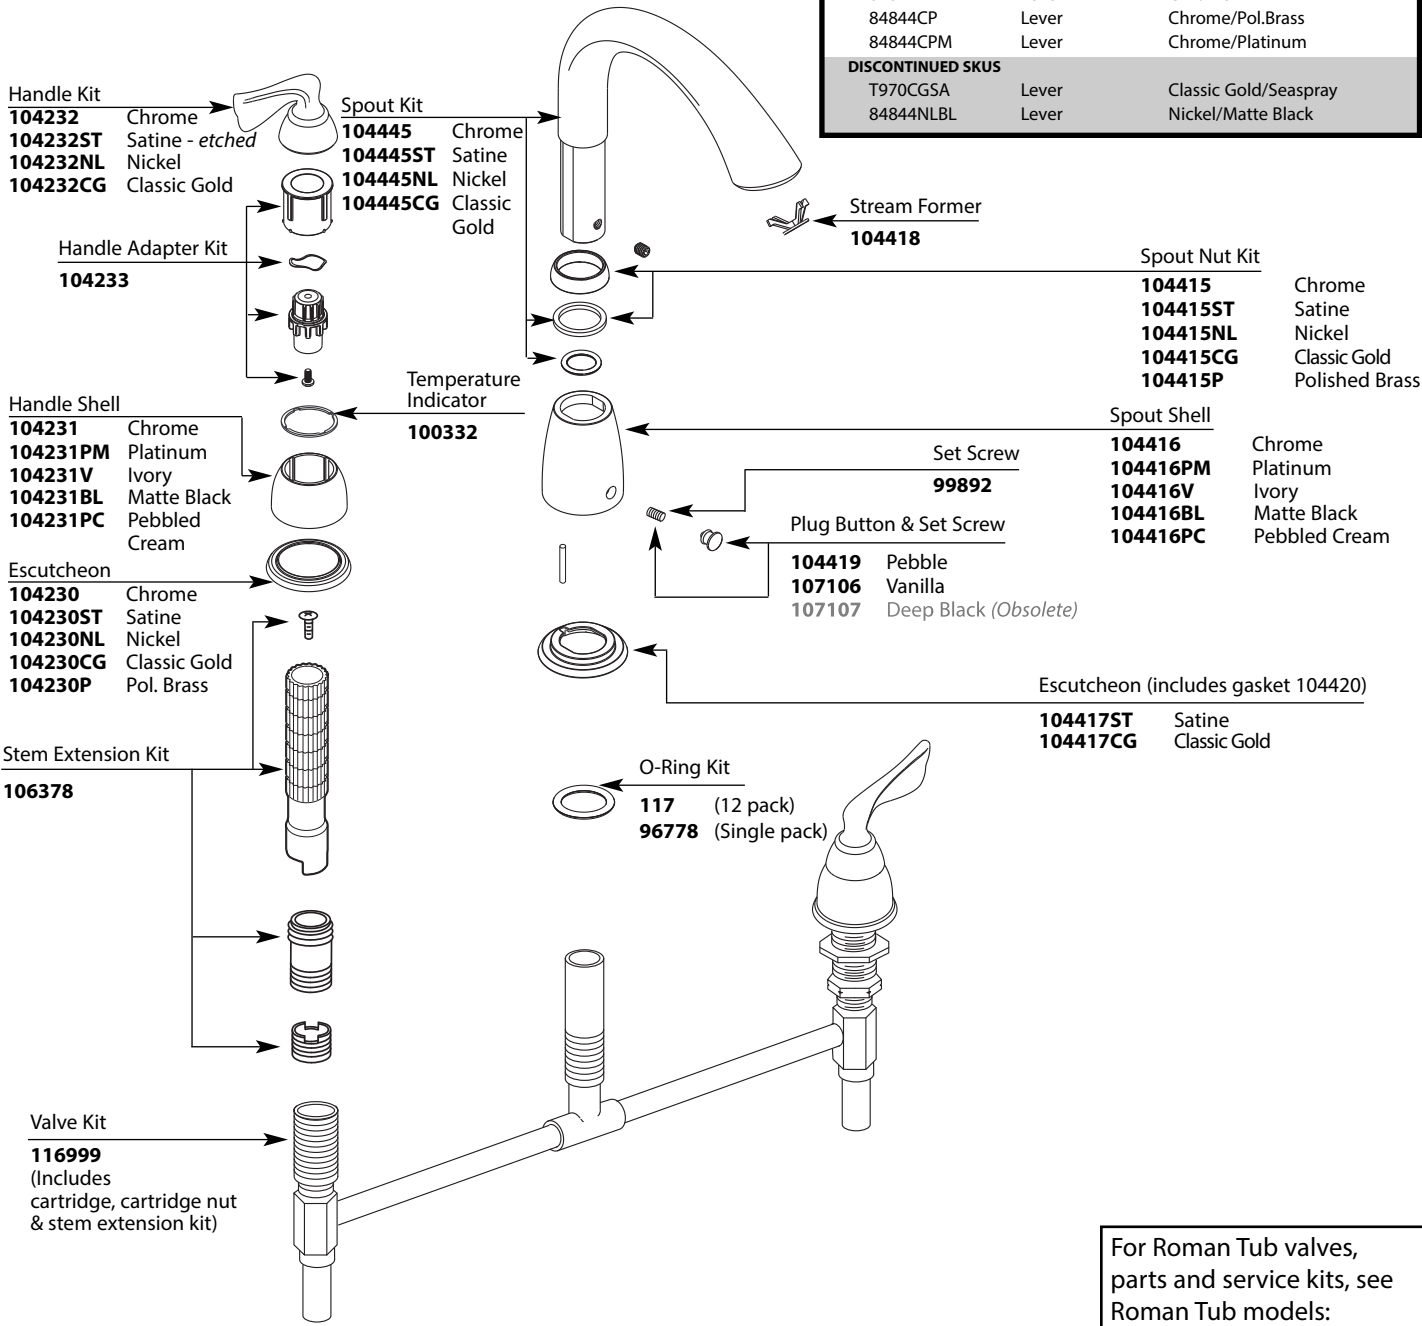

Buy it for looks. Buy it for life.®

■ Order by Part Number

Illustrated Parts

ASCERI™ COLLECTION Two-Handle Roman Tub Trim Only

| MODEL | HANDLE | FINISH |
|----------|--------|----------------------------|
| T970 | Lever | Chrome |
| T970CP | Lever | Chrome/Pol.Brass |
| T970CPM | Lever | Chrome/Platinum |
| T970STV | Lever | Satine™/Ivory |
| T970NLBL | Lever | Nickel/Matte Black |
| T970CGPC | Lever | Classic Gold/Pebbled Cream |
| 84844 | Lever | Chrome |
| 84844CP | Lever | Chrome/Pol.Brass |
| 84844CPM | Lever | Chrome/Platinum |

| DISCONTINUED SKUS | | |
|-------------------|-------|-----------------------|
| T970CGSA | Lever | Classic Gold/Seaspray |
| 84844NLBL | Lever | Nickel/Matte Black |

For Roman Tub valves, parts and service kits, see Roman Tub models: (4999, 64999, 4997)