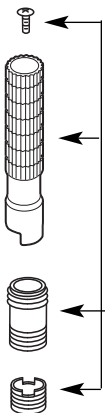

Buy it for looks. Buy it for life.®

Illustrated Parts

■ Order by Part Number

■ Trim can be used with either the 9992, 9993, 9997, 9999 valve.

CASTLEBY®		
Deck Mount Two-Handle Roman Tub w/Built In Diverter Valve		
MODEL	TYPE	FINISH
T6989	Lever	Chrome
T6989BN	Lever	Brushed Nickel
T6989CP	Lever	Chrome/Pol. Brass
T6989CPC	Lever	Chrome/Porcelain
T6989ST	Lever	Satine/Pol. Brass
T6989STST	Lever	Satine/Satine

Upper Lift Rod

- 116662** Chrome
- 116662BN** Brushed Nickel
- 116662P** Pol. Brass
- 116662ST** Satine

Set Screw
99892

Plug Button Kit

- 1512** Chrome
- 1512BN** Brushed Nickel
- 1512ST** Satine

Spout

- 116660** Chrome
- 116660BN** Brushed Nickel
- 116660ST** Satine

Handle Kit

- 101412** Chrome
- 101412BN** Brushed Nickel
- 101412ST** Satine

Screen Washer

101199

Handheld Shower

- 128875** Chrome
- 128875BN** Brushed Nickel
- 128875CP** Chrome/Pol. Brass
- 128875ST** Satine

Elbow

- 1417** Chrome
- 1417BN** Brushed Nickel
- 1417ST** Satine

Trim Escutcheon

- 1411** Chrome
- 1411BN** Brushed Nickel
- 1411ST** Satine

Handle Extension & Escutcheon Adjuster
(for valves sold before 8/08)
106378