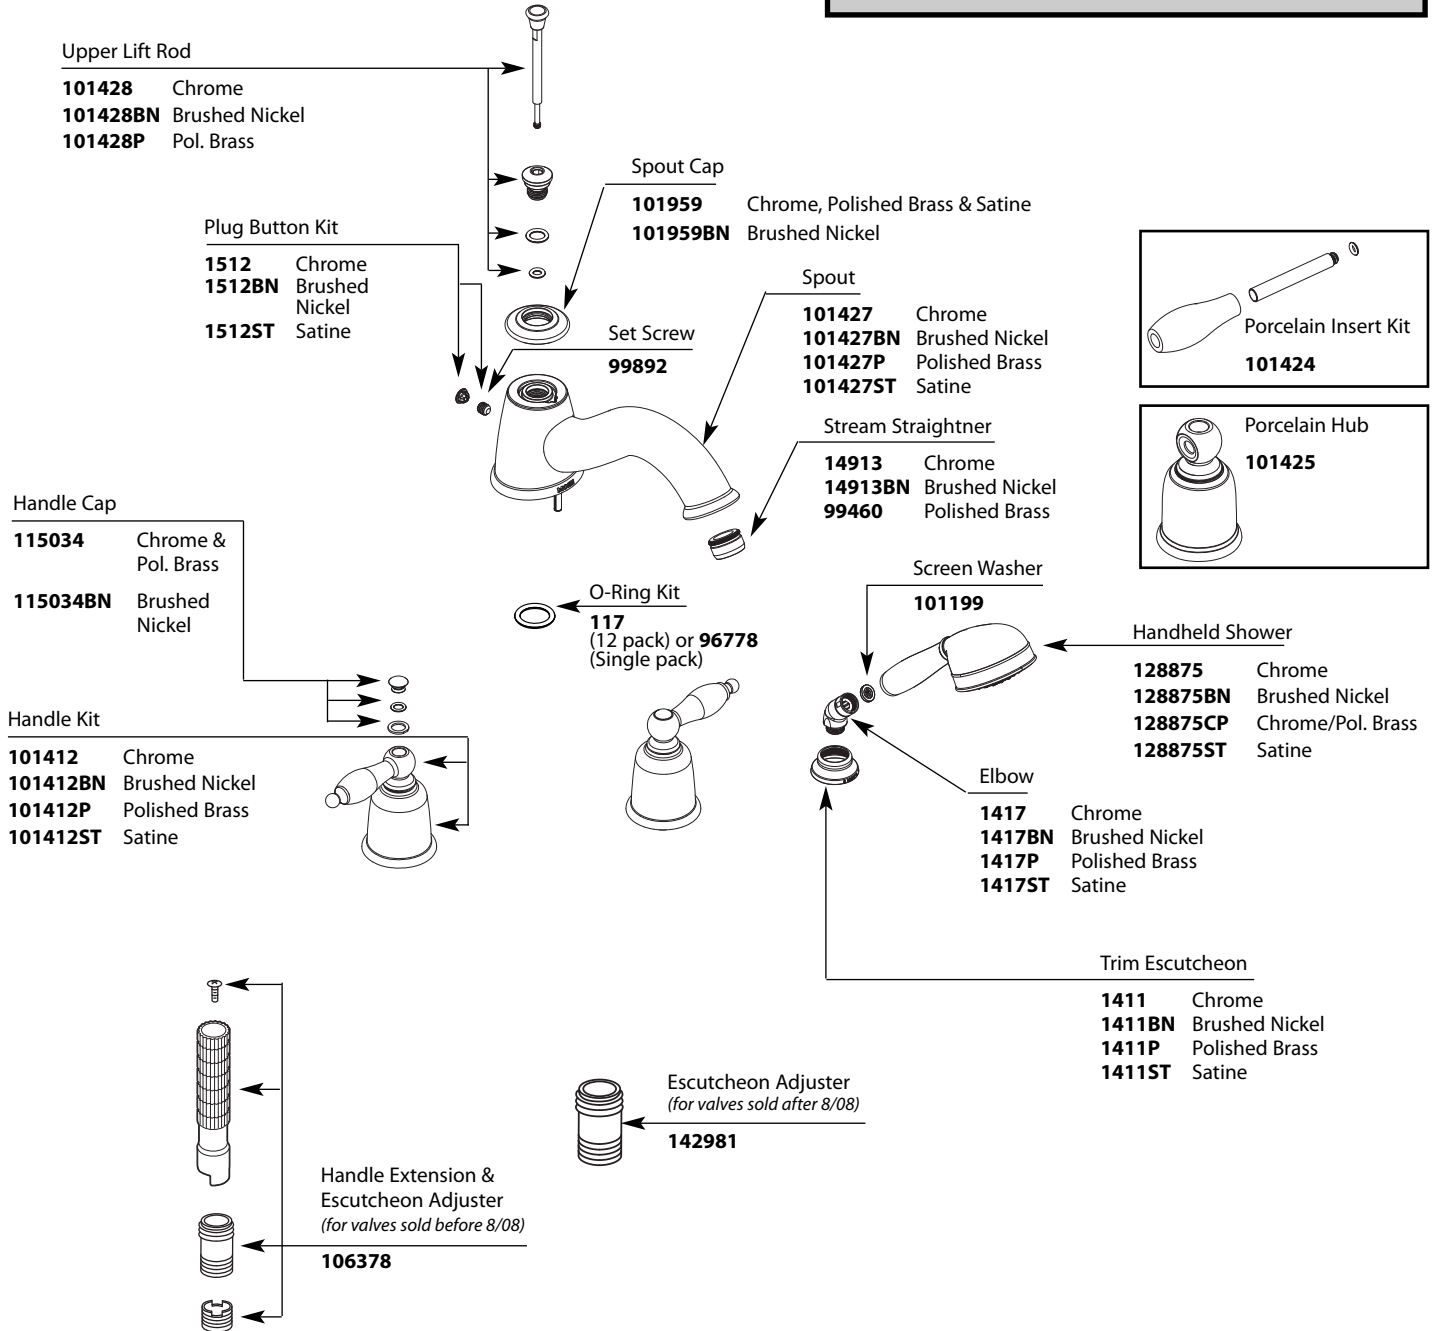

Buy it for looks. Buy it for life.®

■ Order by Part Number

■ Trim can be used with either the 9992, 9993, 9997, 9999 Rough in

Illustrated Parts

CASTLEBY™		
Deck Mount Two-Handle Roman Tub w/Built In Diverter Valve		
MODEL	TYPE	FINISH
T6986	Lever	Chrome
T6986BN	Lever	Brushed Nickel
T6986CP	Lever	Chrome/Pol. Brass
T6986CPC	Lever	Chrome/Porcelain
T6986ST	Lever	Satine/Pol. Brass
DISCONTINUED SKUS		
T6986P	Lever	Polished Brass