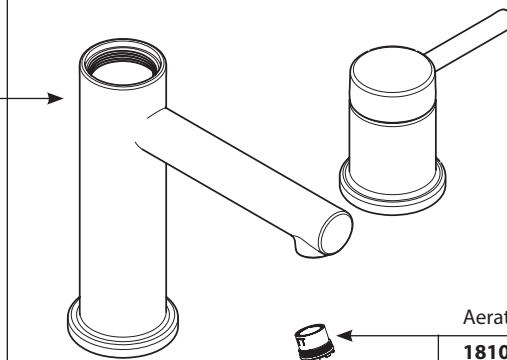

Spout & Cap Kit

- **172662** Chrome
- **172662BN** Brushed Nickel
- **172662BL** Matte Black

Handle Kit

- **172663** Chrome
- **172663BN** Brushed Nickel
- **172663BL** Matte Black

Aerator Kit (Includes Tool)

- **181085** 1.2gpm
- **316711** 1.5gpm

M-pact System