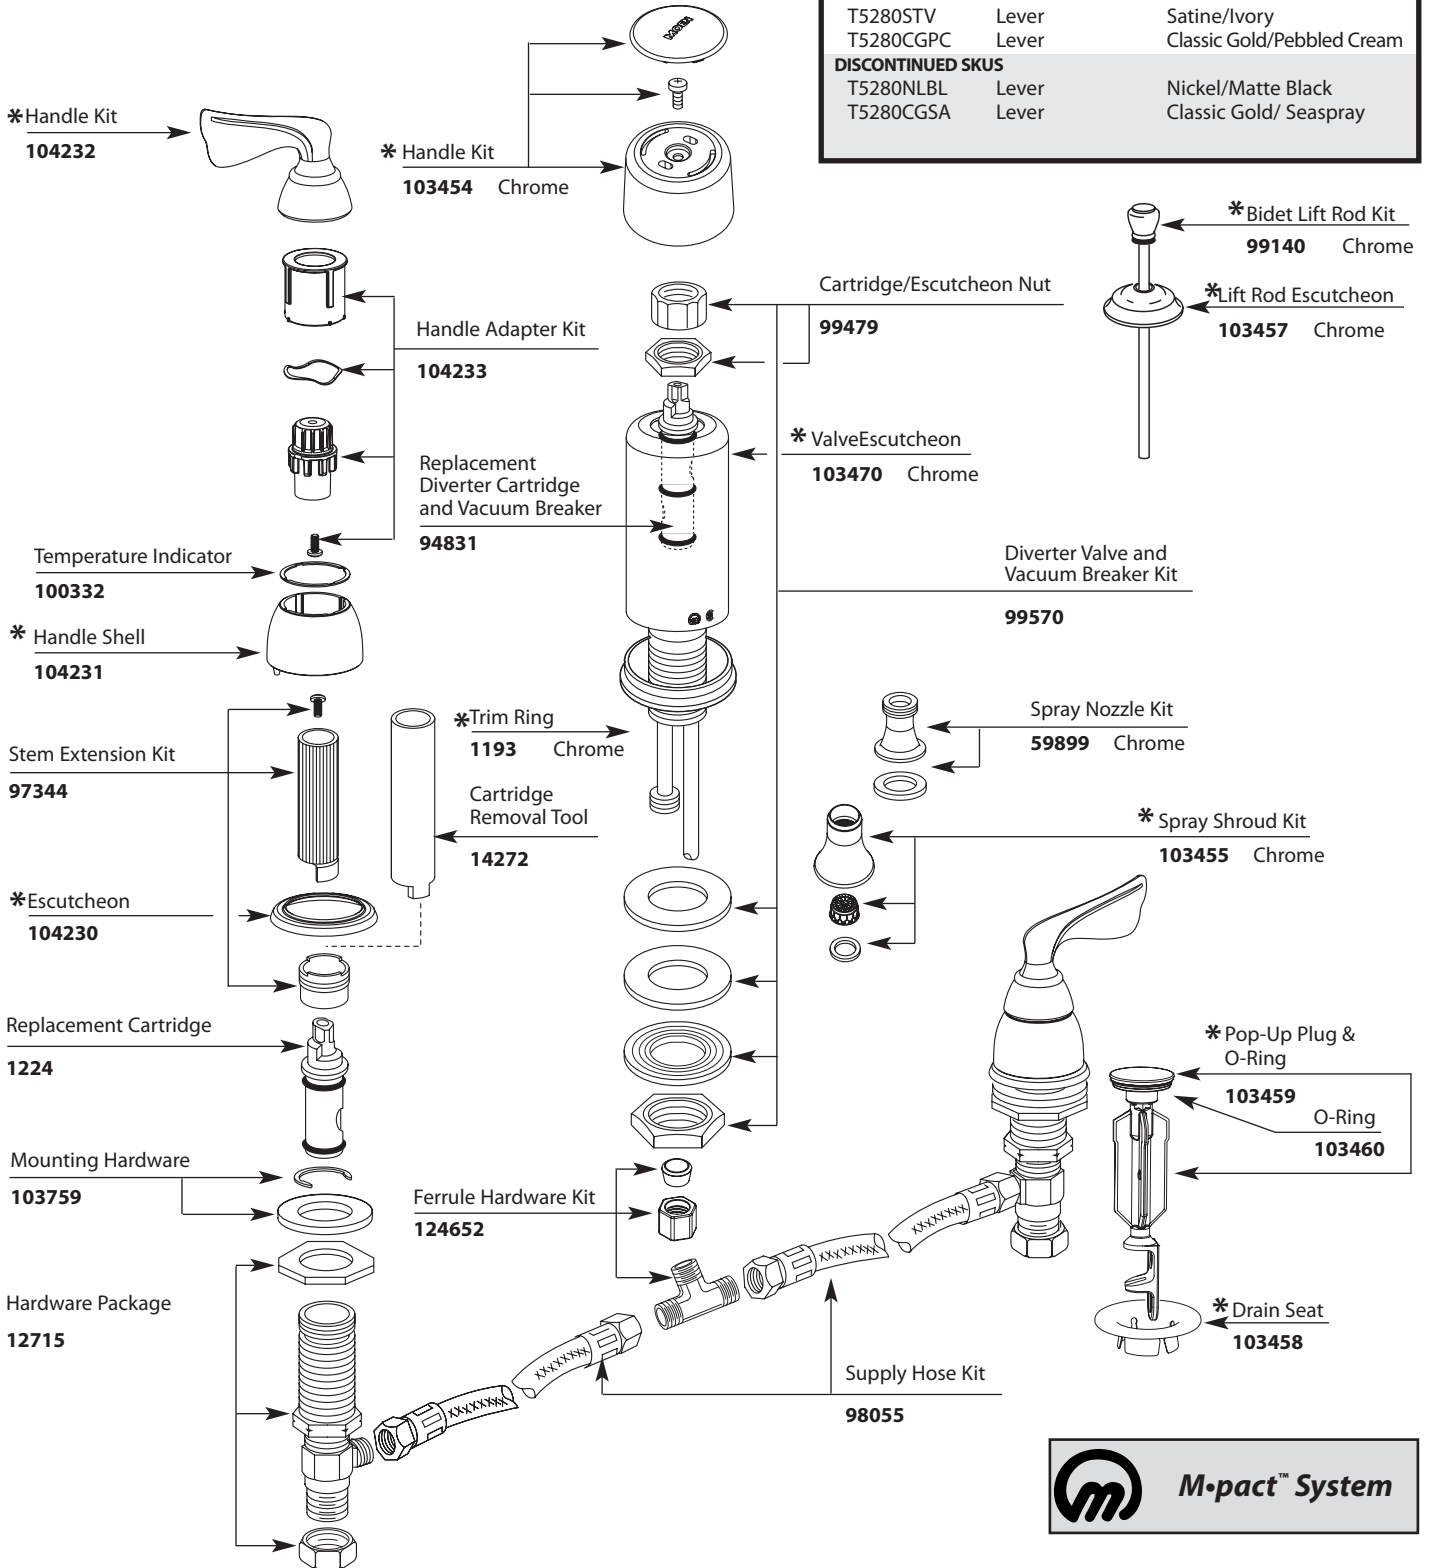

Buy it for looks. Buy it for life.®

■ Order by Part Number

Etching on Satine handles

Illustrated Parts

ASCERI™ COLLECTION		
Two-Handle Bidet Trim		
MODEL	HANDLE	FINISH
T5280	Lever	Chrome
T5280CP	Lever	Chrome/Pol. Brass
T5280CPM	Lever	Chrome/Platinum
T5280STV	Lever	Satine/Ivory
T5280CGPC	Lever	Classic Gold/Pebbled Cream
DISCONTINUED SKUS		
T5280NLBL	Lever	Nickel/Matte Black
T5280CGSA	Lever	Classic Gold/ Seaspray

Buy it for looks. Buy it for life.®

Illustrated Parts

* Part Finishes Chart

Escutcheon 	Escutcheon 104230 Chrome 104230P Polished Brass 104230ST Satine 104230NL Nickel 104230CG Classic Gold
Handle Kit (1) 	Handle Kit (1) 104232 Chrome 104232ST Satine - <i>etched</i> 104232NL Nickel 104232CG Classic Gold
Lift Rod Kit 	Bidet Lift Rod Kit 99140 Chrome 99140CG Classic Gold 99140ST Satine 99140NL Nickel
Drain Seat 	Drain Seat 103458 Chrome 103458NL Nickel 103458CG Classic Gold 103458ST Satine
Valve Escutcheon 	Valve Escutcheon 103470 Chrome 103470NL Nickel 103470CG Classic Gold 103470ST Satine
Handle Shell 	Handle Shell 104231 Chrome 104231PM Platinum 104231BL Matte Black 104231PC Pebbled Cream 104231V Ivory 104231SA Seaspray

Trim Ring 	Trim Ring 1193 Chrome 1193P Polished Brass 1193NL Nickel 1193CG Classic Gold 1193ST Satine
Drain Pop-Up Plug 	Drain Pop-Up Plug 103459 Chrome 103459NL Nickel 103459CG Classic Gold 103459ST Satine
Lift Rod Escutcheon 	Lift Rod Escutcheon 103457 Chrome 103457NL Nickel 103457CG Classic Gold 103457ST Satine
Spray Shroud Kit 	Spray Shroud Kit 103455 Chrome 103455NL Nickel 103455CG Classic Gold 103455ST Satine
Handle Kit 	Handle Kit 103454 Chrome 103454NL Nickel 103454CG Classic Gold 103454ST Satine