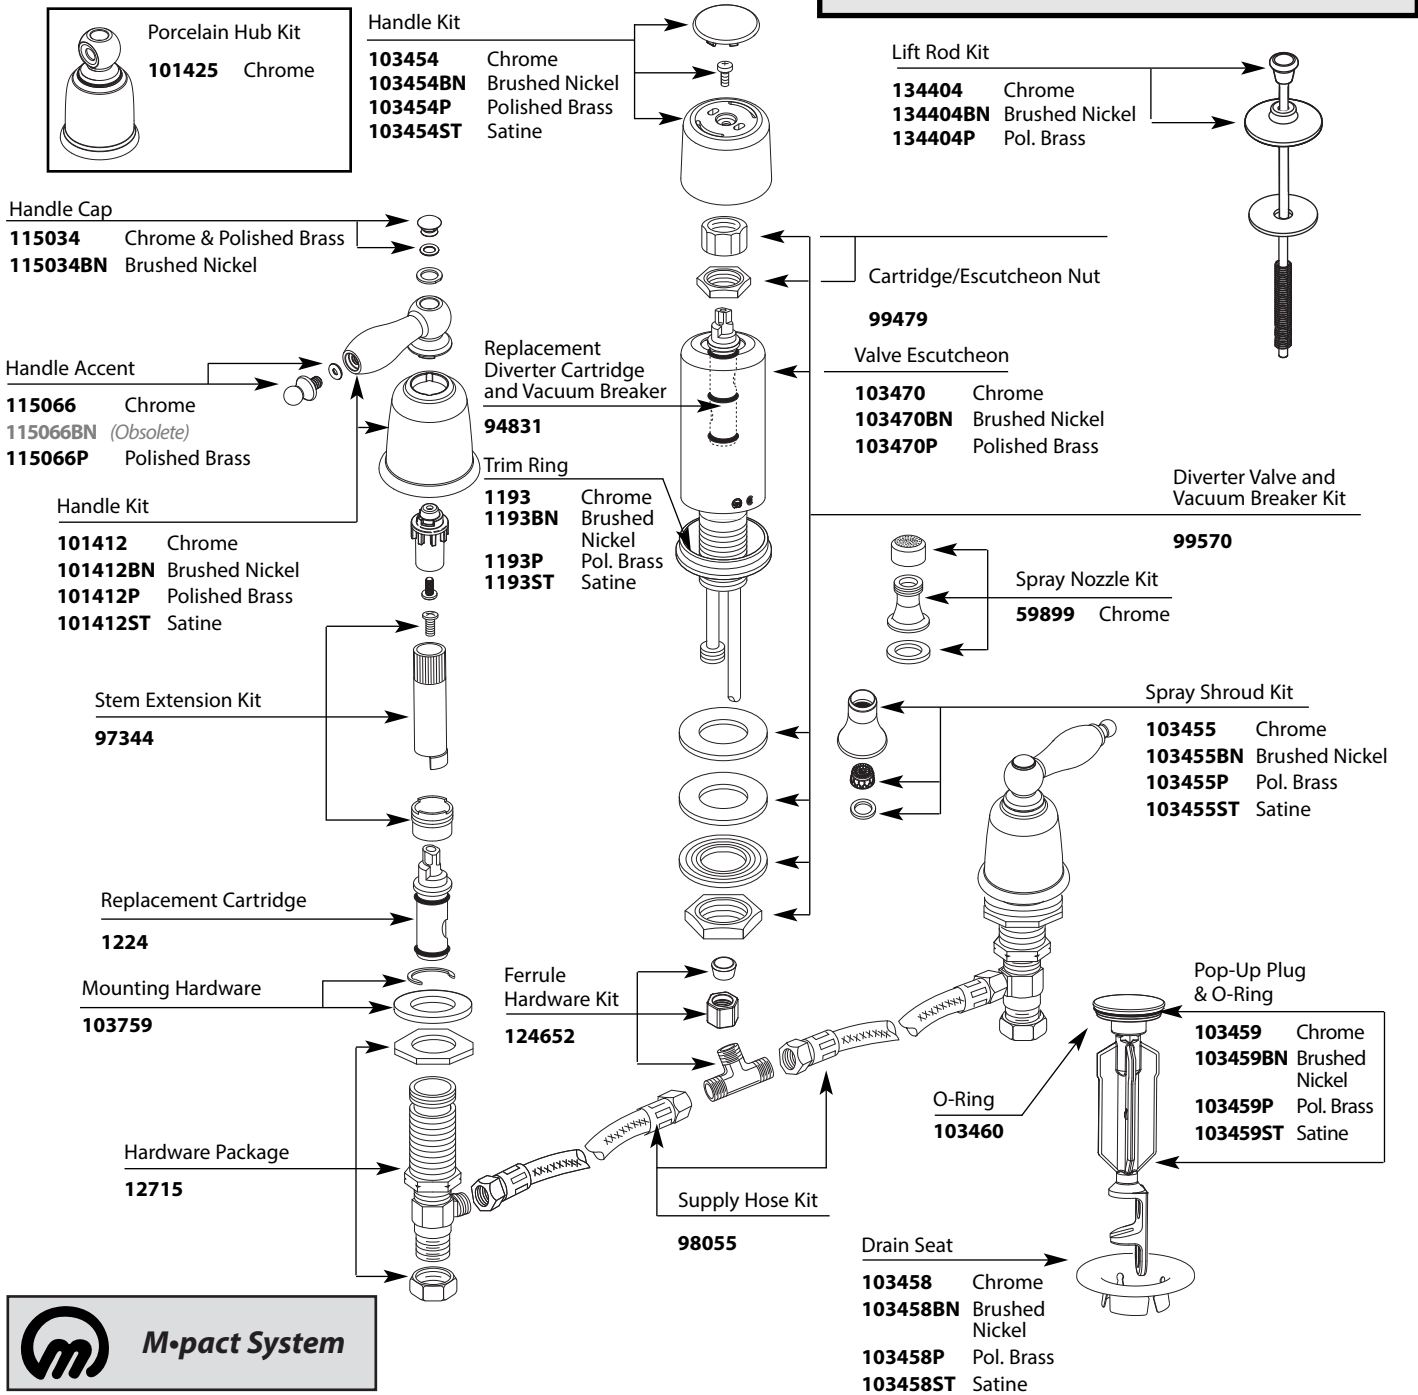

Buy it for looks. Buy it for life.®

■ Order by Part Number

# Illustrated Parts

## CASTLEBY™ Two-Handle Bidet

MODEL	HANDLE	FINISH
T5230	Lever	Chrome
T5230BN	Lever	Brushed Nickel
T5230CP	Lever	Chrome/Polished Brass
T5230ST	Lever	Satine/Polished Brass

**DISCONTINUED SKUS**

T5230P	Lever	Polished Brass
T5230CPC	Lever	Chrome/Porcelain