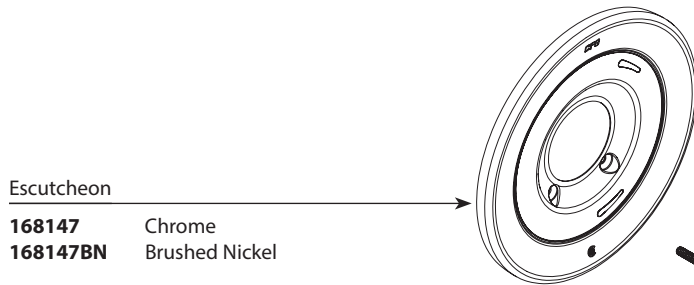

A Moen Incorporated Brand

**EDGESTONE®**  
**Single-Handle Tub/Shower Cycling Trim**  
**without Showerhead**

SHOWER TRIM ONLY		TUB/SHOWER TRIM	
MODEL	FINISH	MODEL	FINISH
T46302NH	Chrome	T46301NH	Chrome
T46302NHBN	Brushed Nickel	T46301NHBN	Brushed Nickel

**Shower Arm & Flange**  
**178071** Chrome  
**178071BN** Brushed Nickel

**Shower Arm**

**10154** Chrome  
**10154BN** Brushed Nickel

**Extension Kit**

**40073** Chrome  
**40073BN** Brushed Nickel

**Escutcheon**  
**168147** Chrome  
**168147BN** Brushed Nickel

**Escutcheon Screws**

**41002** Chrome  
**41002BN** Brushed Nickel

**Sleeve**

**162204** Chrome  
**162204BN** Brushed Nickel

**Handle Only**

**175388** Chrome  
**175388BN** Brushed Nickel

**Tub Spout (Slip Fit)**  
**175389** Chrome  
**175389BN** Brushed Nickel