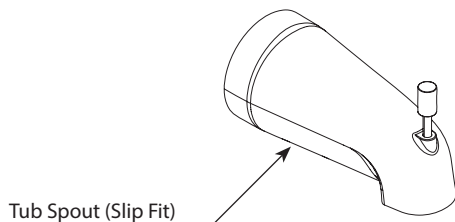

**Escutcheon Screws**

**41002** Chrome  
**41002BN** Brushed Nickel

**Sleeve**

**162204** Chrome  
**162204BN** Brushed Nickel

**Handle Only**

**175388** Chrome  
**175388BN** Brushed Nickel

**Tub Spout (Slip Fit)**  
**175389** Chrome  
**175389BN** Brushed Nickel