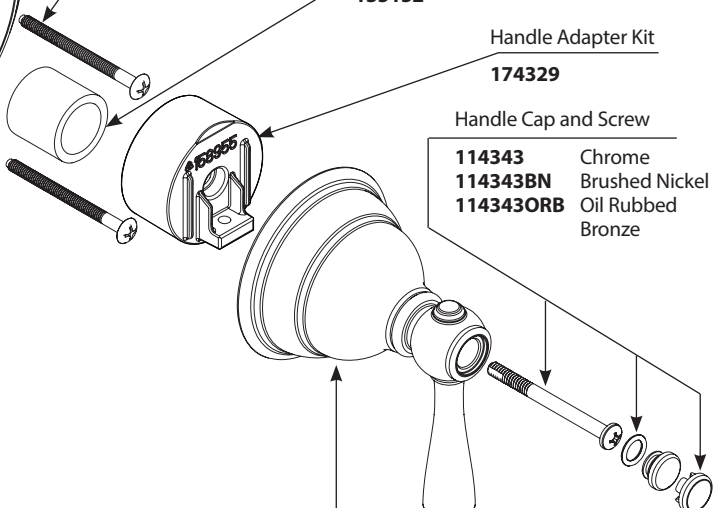

Spacer

Handle Adapter Kit

Handle Cap and Screw

Handle Hub and Lever Kit

- **136640** Chrome
- **136640BN** Brushed Nickel
- **136640ORB** Oil Rubbed Bronze