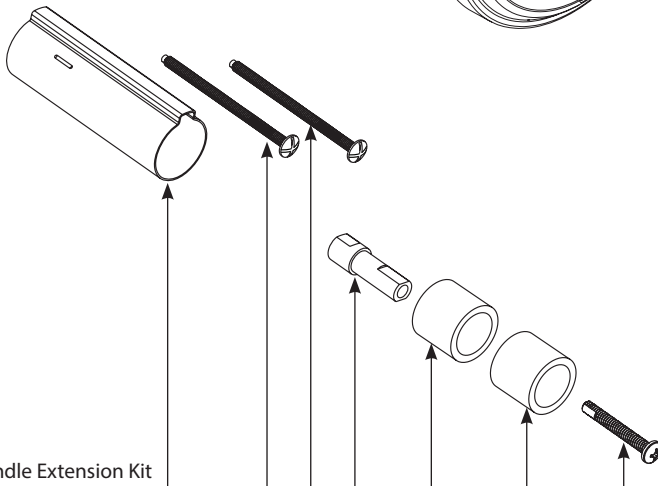

# Illustrated Parts

<b>Kingsley™</b>		
<b>Multi-Function Transfer Valve Trim Kit</b>		
<b>MODEL</b>	<b>TYPE</b>	<b>FINISH</b>
T4311	Lever	Chrome
T4311BN	Lever	Brushed Nickel
T4311ORB	Lever	Oil Rubbed Bronze

Stop Tube Kit w/o Screw

- 135151** Chrome
- 135151BN** Brushed Nickel
- 135151WR** (Used for Oil Rubbed Bronze)

1" Handle Extension Kit

- 148479** Chrome
- 148479BN** Brushed Nickel
- 148479WR** (Used for Oil Rubbed Bronze)