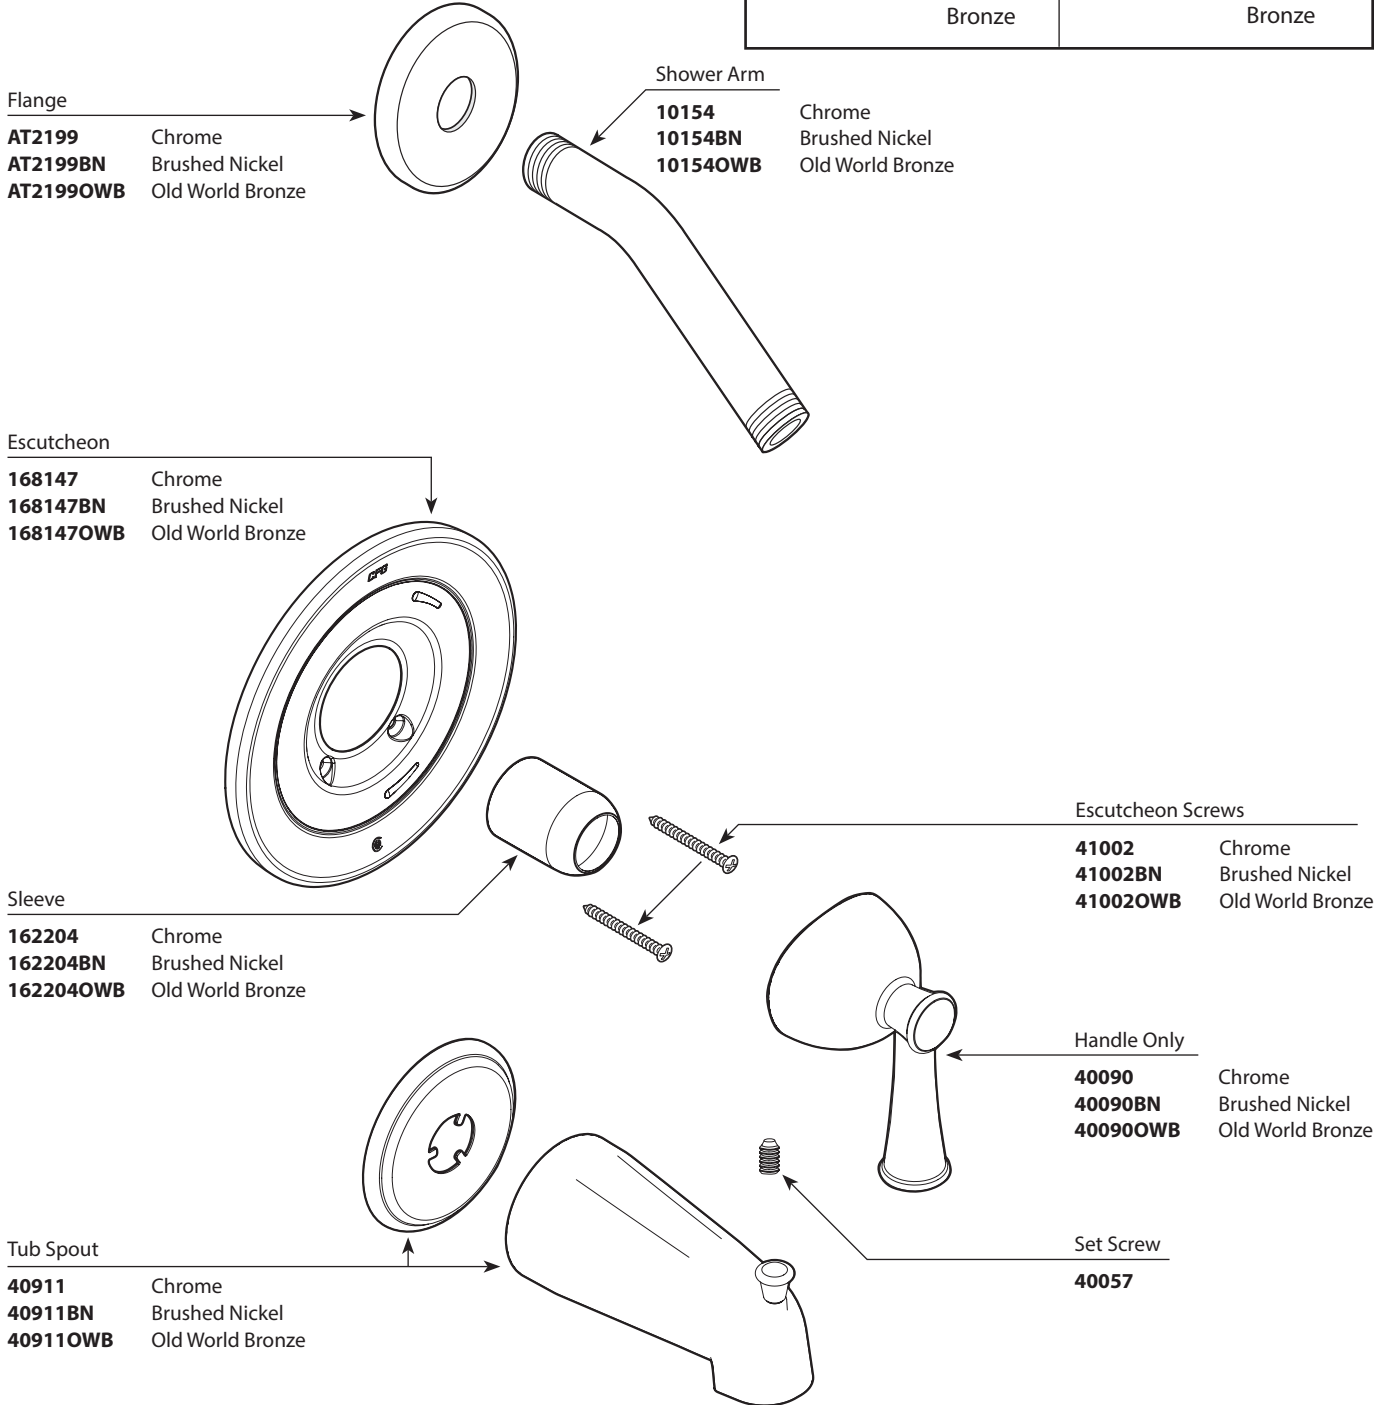

A Moen Incorporated Brand

CAPSTONE® Single-Handle Tub/Shower Cycling Trim without Showerhead			
Shower Trim Only		Tub/Shower Trim	
Model	Finish	Model	Finish
T41315NH	Chrome	T41311NH	Chrome
T41315NHBN	Brushed Nickel	T41311NHBN	Brushed Nickel
T41315NHOWB	Old World Bronze	T41311NHOWB	Old World Bronze