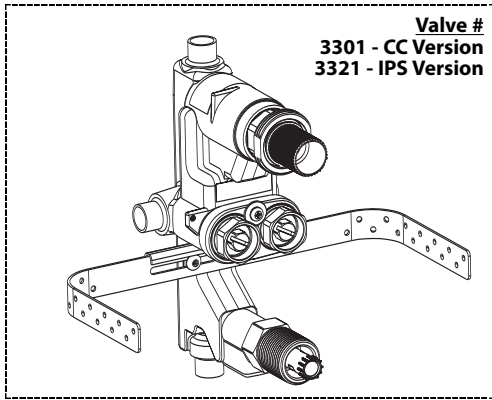

Buy it for looks. Buy it for life.®

Illustrated Parts

■ Order by Part Number

ASCERI™ COLLECTION ExactTemp™ Tub/Shower (Trim Only)					
Shower Only		Tub & Shower		MODEL	
MODEL	FINISH	MODEL	FINISH	DISCONTINUED SKUS	
T3429CP	Chrome/Pol. Brass	T3431CPM	Chrome/Platinum	T3428	T3429CGSA
DISCONTINUED SKUS		DISCONTINUED SKUS		T3428CGPC	T3429NLBL
T3429	Chrome	T3431	Chrome	T3428CP	
T3429CGPC	Classic Gold/ Pebble Cream	T3431CGPC	Classic Gold/ Pebble Cream	T3428CPM	
T3429CPM	Chrome/Platinum	T3431CP	Chrome/Pol. Brass	T3428NLBL	
T3429STV	Satine/Ivory	T3431NLBL	Nickel/Matte Black	T3428STV	
		T3431STV	Satine/Ivory		