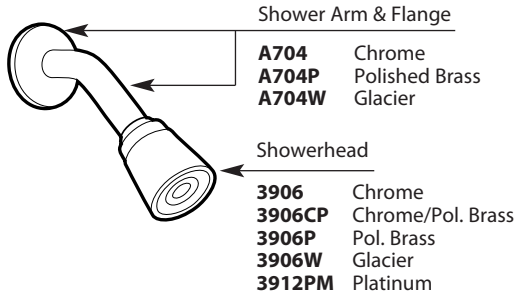

■ Order by Part Name and
Part Number (Bold Face Type)

VILLETA™ Single-Handle Tub/Shower			
Valve Trim		Shower Only	Tub & Shower
MODEL	FINISH	MODEL	FINISH
DISCONTINUED SKUS			
T2301	Chrome	T2302	Chrome
T2301CP	Chrome/Pol. Brass	T2302CP	Chrome/Pol. Brass
T2301PM	Platinum	T2302PM	Platinum
T2301W	Glacier	T2302W	Glacier
T2391	Chrome	T2392	Chrome
T2391CP	Chrome/Pol. Brass	T2392CP	Chrome/Pol. Brass
T2391P	Pol. Brass	T2392P	Pol. Brass
T2391PM	Platinum	T2392PM	Platinum
T2391W	Glacier	T2392W	Glacier
2391	Chrome	2382	Chrome
2391CP	Chrome/Pol. Brass	2392	Chrome
2391P	Pol. Brass	2392CP	Chrome/Pol. Brass
2391W	Glacier	2392P	Pol. Brass
2399	Chrome	2392W	Glacier
		82382	Chrome
		82382CP	Chrome/Pol. Brass
		82382PM	Platinum
		T2303	Chrome
		T2303CP	Chrome/Pol. Brass
		T2303PM	Platinum
		T2303W	Glacier
		T2393	Chrome
		T2393CP	Chrome/Pol. Brass
		T2393P	Pol. Brass
		T2393PM	Platinum
		T2393W	Glacier
		2383	Chrome
		2393	Chrome
		2393CP	Chrome/Pol. Brass
		2393P	Pol. Brass
		2393W	Glacier
		82383	Chrome
		82383CP	Chrome/Pol. Brass
		82383P	Pol. Brass
		82383PM	Platinum
		82383W	Glacier

Escutcheon Screws

- 15528** Chrome
- 99498** Pol. Brass
- 163PM** Platinum
- 163W** Glacier

Tub Spout (cc)

- 3977** Chrome
- 3977CP** Chrome/Pol. Brass
- 3977P** Pol. Brass
- 3977PM** Platinum
- 3977W** Glacier

Tub Spout (IPS)

- 3976** Chrome
- 3976CP** Chrome/Pol. Brass
- 3976P** Pol. Brass
- 3976PM** Platinum
- 3976W** Glacier

Escutcheon

- 102563** Chrome
- 102563P** Polished Brass
- 102563PM** Platinum
- 102563W** Glacier