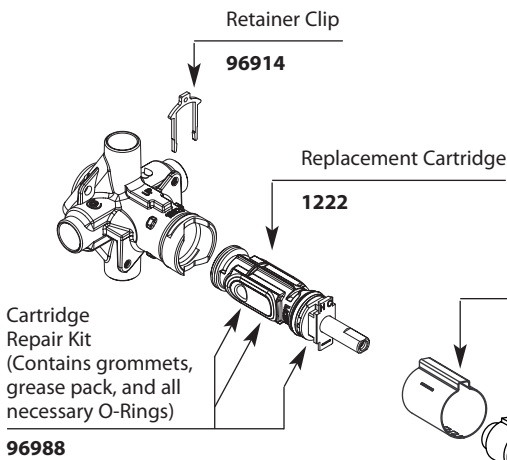

■ Order by Part Name and
Part Number (Bold Face Type)

VILLETA™ Single-Handle Tub/Shower			
Valve Trim		Shower Only	Tub & Shower
MODEL	FINISH	MODEL	FINISH
DISCONTINUED SKUS			
T2301	Chrome	T2302	Chrome
T2301CP	Chrome/Pol. Brass	T2302CP	Chrome/Pol. Brass
T2301PM	Platinum	T2302PM	Platinum
T2301W	Glacier	T2302W	Glacier
T2391	Chrome	T2392	Chrome
T2391CP	Chrome/Pol. Brass	T2392CP	Chrome/Pol. Brass
T2391P	Pol. Brass	T2392P	Pol. Brass
T2391PM	Platinum	T2392PM	Platinum
T2391W	Glacier	T2392W	Glacier
2391	Chrome	2382	Chrome
2391CP	Chrome/Pol. Brass	2392	Chrome
2391P	Pol. Brass	2392CP	Chrome/Pol. Brass
2391W	Glacier	2392P	Pol. Brass
2399	Chrome	2392W	Glacier
		82382	Chrome
		82382CP	Chrome/Pol. Brass
		82382PM	Platinum
		T2303	Chrome
		T2303CP	Chrome/Pol. Brass
		T2303PM	Platinum
		T2303W	Glacier
		T2393	Chrome
		T2393CP	Chrome/Pol. Brass
		T2393P	Pol. Brass
		T2393PM	Platinum
		T2393W	Glacier
		2383	Chrome
		2393	Chrome
		2393CP	Chrome/Pol. Brass
		2393P	Pol. Brass
		2393W	Glacier
		82383	Chrome
		82383CP	Chrome/Pol. Brass
		82383P	Pol. Brass
		82383PM	Platinum
		82383W	Glacier

Escutcheon Screws

- 15528** Chrome
- 99498** Pol. Brass
- 163PM** Platinum
- 163W** Glacier

Tub Spout (cc)

- 3977** Chrome
- 3977CP** Chrome/Pol. Brass
- 3977P** Pol. Brass
- 3977PM** Platinum
- 3977W** Glacier

Tub Spout (IPS)

- 3976** Chrome
- 3976CP** Chrome/Pol. Brass
- 3976P** Pol. Brass
- 3976PM** Platinum
- 3976W** Glacier

Escutcheon

- 102563** Chrome
- 102563P** Polished Brass
- 102563PM** Platinum
- 102563W** Glacier