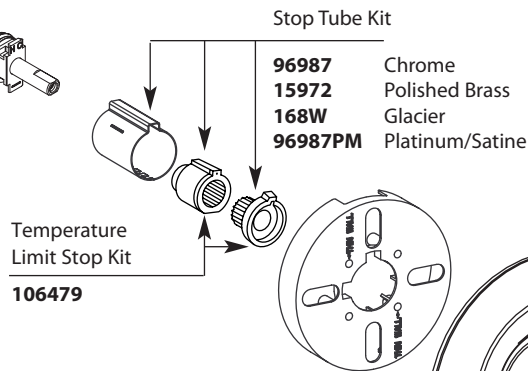

■ Order by Part Name and
Part Number (Bold Face Type)

VILLETA™ Single-Handle Tub/Shower			
Valve Trim		Shower Only	Tub & Shower
MODEL	FINISH	MODEL	FINISH
DISCONTINUED SKUS			
T2301	Chrome	T2302	Chrome
T2301CP	Chrome/Pol. Brass	T2302CP	Chrome/Pol. Brass
T2301PM	Platinum	T2302PM	Platinum
T2301W	Glacier	T2302W	Glacier
T2391	Chrome	T2392	Chrome
T2391CP	Chrome/Pol. Brass	T2392CP	Chrome/Pol. Brass
T2391P	Pol. Brass	T2392P	Pol. Brass
T2391PM	Platinum	T2392PM	Platinum
T2391W	Glacier	T2392W	Glacier
2391	Chrome	2382	Chrome
2391CP	Chrome/Pol. Brass	2392	Chrome
2391P	Pol. Brass	2392CP	Chrome/Pol. Brass
2391W	Glacier	2392P	Pol. Brass
2399	Chrome	2392W	Glacier
		82382	Chrome
		82382CP	Chrome/Pol. Brass
		82382PM	Platinum
		T2303	Chrome
		T2303CP	Chrome/Pol. Brass
		T2303PM	Platinum
		T2303W	Glacier
		T2393	Chrome
		T2393CP	Chrome/Pol. Brass
		T2393P	Pol. Brass
		T2393PM	Platinum
		T2393W	Glacier
		2383	Chrome
		2393	Chrome
		2393CP	Chrome/Pol. Brass
		2393P	Pol. Brass
		2393W	Glacier
		82383	Chrome
		82383CP	Chrome/Pol. Brass
		82383P	Pol. Brass
		82383PM	Platinum
		82383W	Glacier

Escutcheon Screws

- 15528** Chrome
- 99498** Pol. Brass
- 163PM** Platinum
- 163W** Glacier

Tub Spout (cc)

- 3977** Chrome
- 3977CP** Chrome/Pol. Brass
- 3977P** Pol. Brass
- 3977PM** Platinum
- 3977W** Glacier

Tub Spout (IPS)

- 3976** Chrome
- 3976CP** Chrome/Pol. Brass
- 3976P** Pol. Brass
- 3976PM** Platinum
- 3976W** Glacier

Escutcheon

- 102563** Chrome
- 102563P** Polished Brass
- 102563PM** Platinum
- 102563W** Glacier