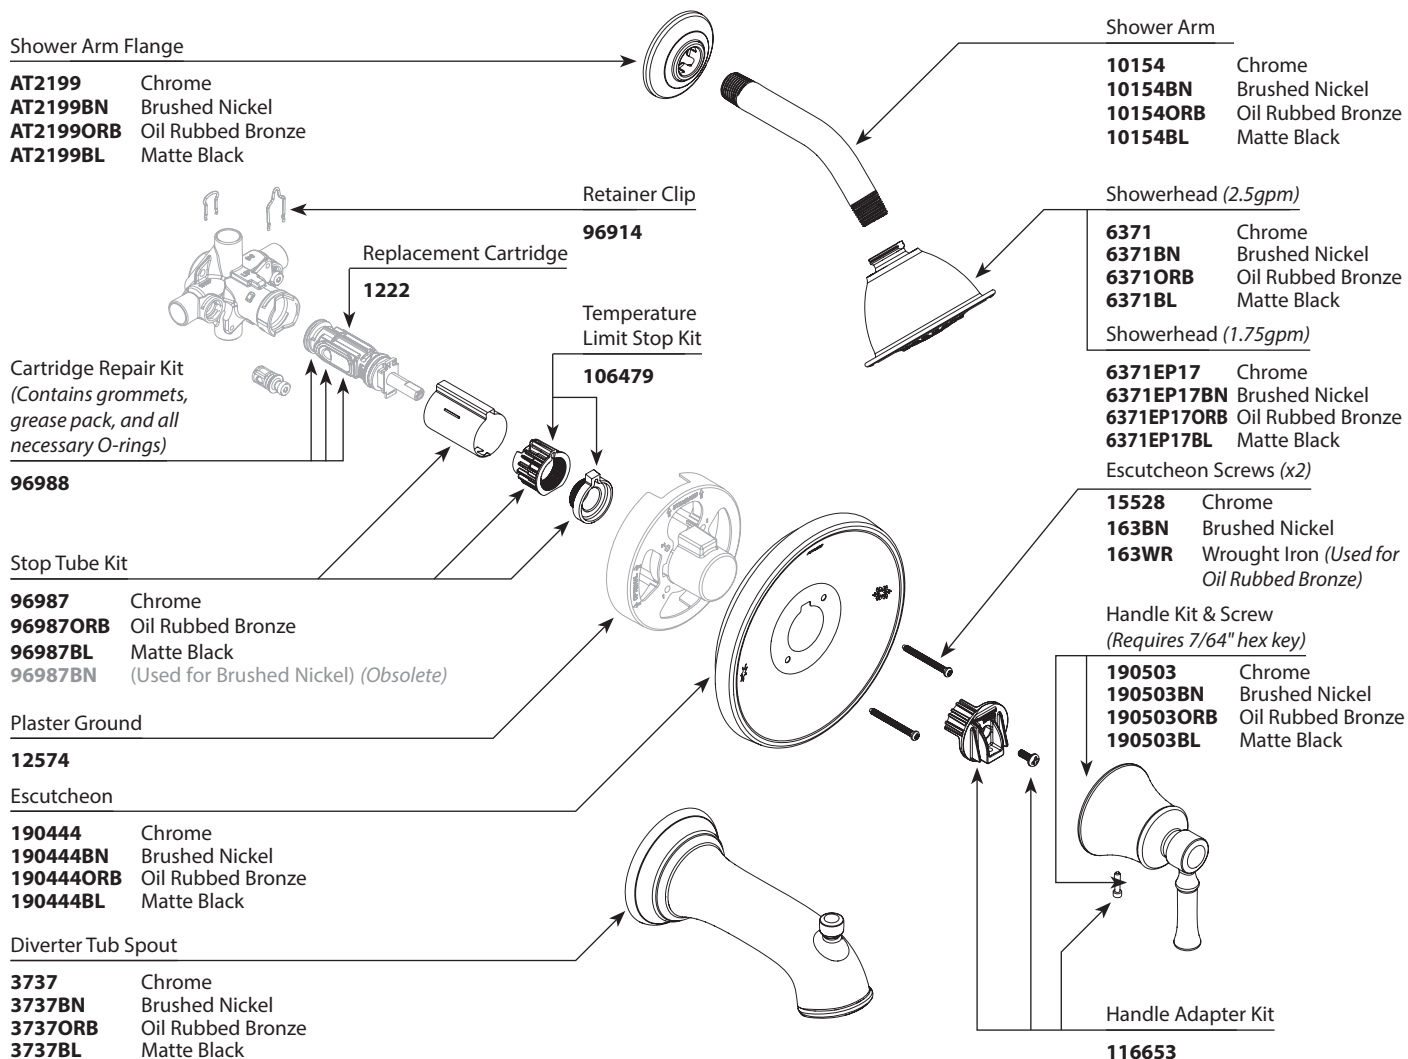

## DARTMOOR™ POSI-TEMP® Single-Handle Tub/Shower Valve Shower Only\*

### Valve Trim

MODEL	FINISH
T2181	Chrome
T2181BN	Brushed Nickel
T2181ORB	Oil Rubbed Bronze
T2181BL	Matte Black

MODEL	FINISH
T2182	Chrome
T2182BN	Brushed Nickel
T2182ORB	Oil Rubbed Bronze
T2182BL	Matte Black
T2182EP	Chrome
T2182EPBN	Brushed Nickel
T2182EPORB	Oil Rubbed Bronze
T2182EPBL	Matte Black
T62182	Chrome (Bulk)

### Tub/Shower\*

MODEL	FINISH
T2183	Chrome
T2183BN	Brushed Nickel
T2183ORB	Oil Rubbed Bronze
T2183BL	Matte Black
T2183EP	Chrome
T2183EPBN	Brushed Nickel
T2183EPORB	Oil Rubbed Bronze
T2183EPBL	Matte Black
T62183	Chrome (Bulk)

All models include 2.5 gpm showerhead except those with EP suffix (1.75 gpm showerhead)

M-pact System