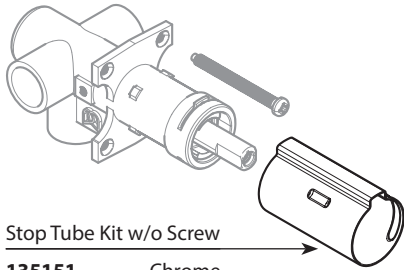

■ Order by Part Number

Stop Tube Kit w/o Screw

- **135151** Chrome
- **135151BN** Brushed Nickel (Use for Spot Resist Brushed Nickel)
- **135151WR** Wrought Iron (Use for Mediterranean Bronze)

Escutcheon

- **163153** Chrome
- **163153SRN** Spot Resist Brushed Nickel
- **163153BRB** Mediterranean Bronze