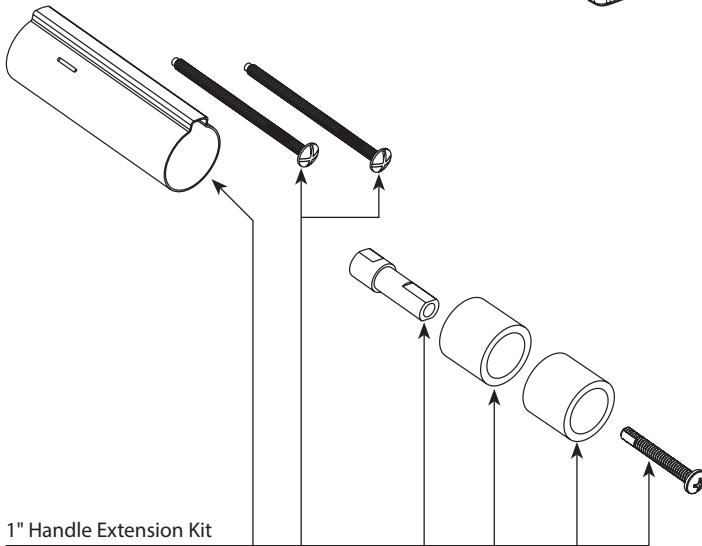

1" Handle Extension Kit

- **148479** Chrome
- **148479BN** Brushed Nickel (Use for Spot Resist Brushed Nickel)
- **135167WR** Wrought Iron (Use for Mediterranean Bronze)

Escutcheon Screws (x2)

- **15528** Chrome
- **163BN** Brushed Nickel (Use for Spot Resist Brushed Nickel)
- **163WR** Wrought Iron (Use for Mediterranean Bronze)

Spacer

- **135152**

Handle Adapter Kit

- **174329**

Set Screw

- **94770**

Handle Kit

- **158380** Chrome
- **158380SRN** Spot Resist Brushed Nickel
- **158380BRB** Mediterranean Bronze