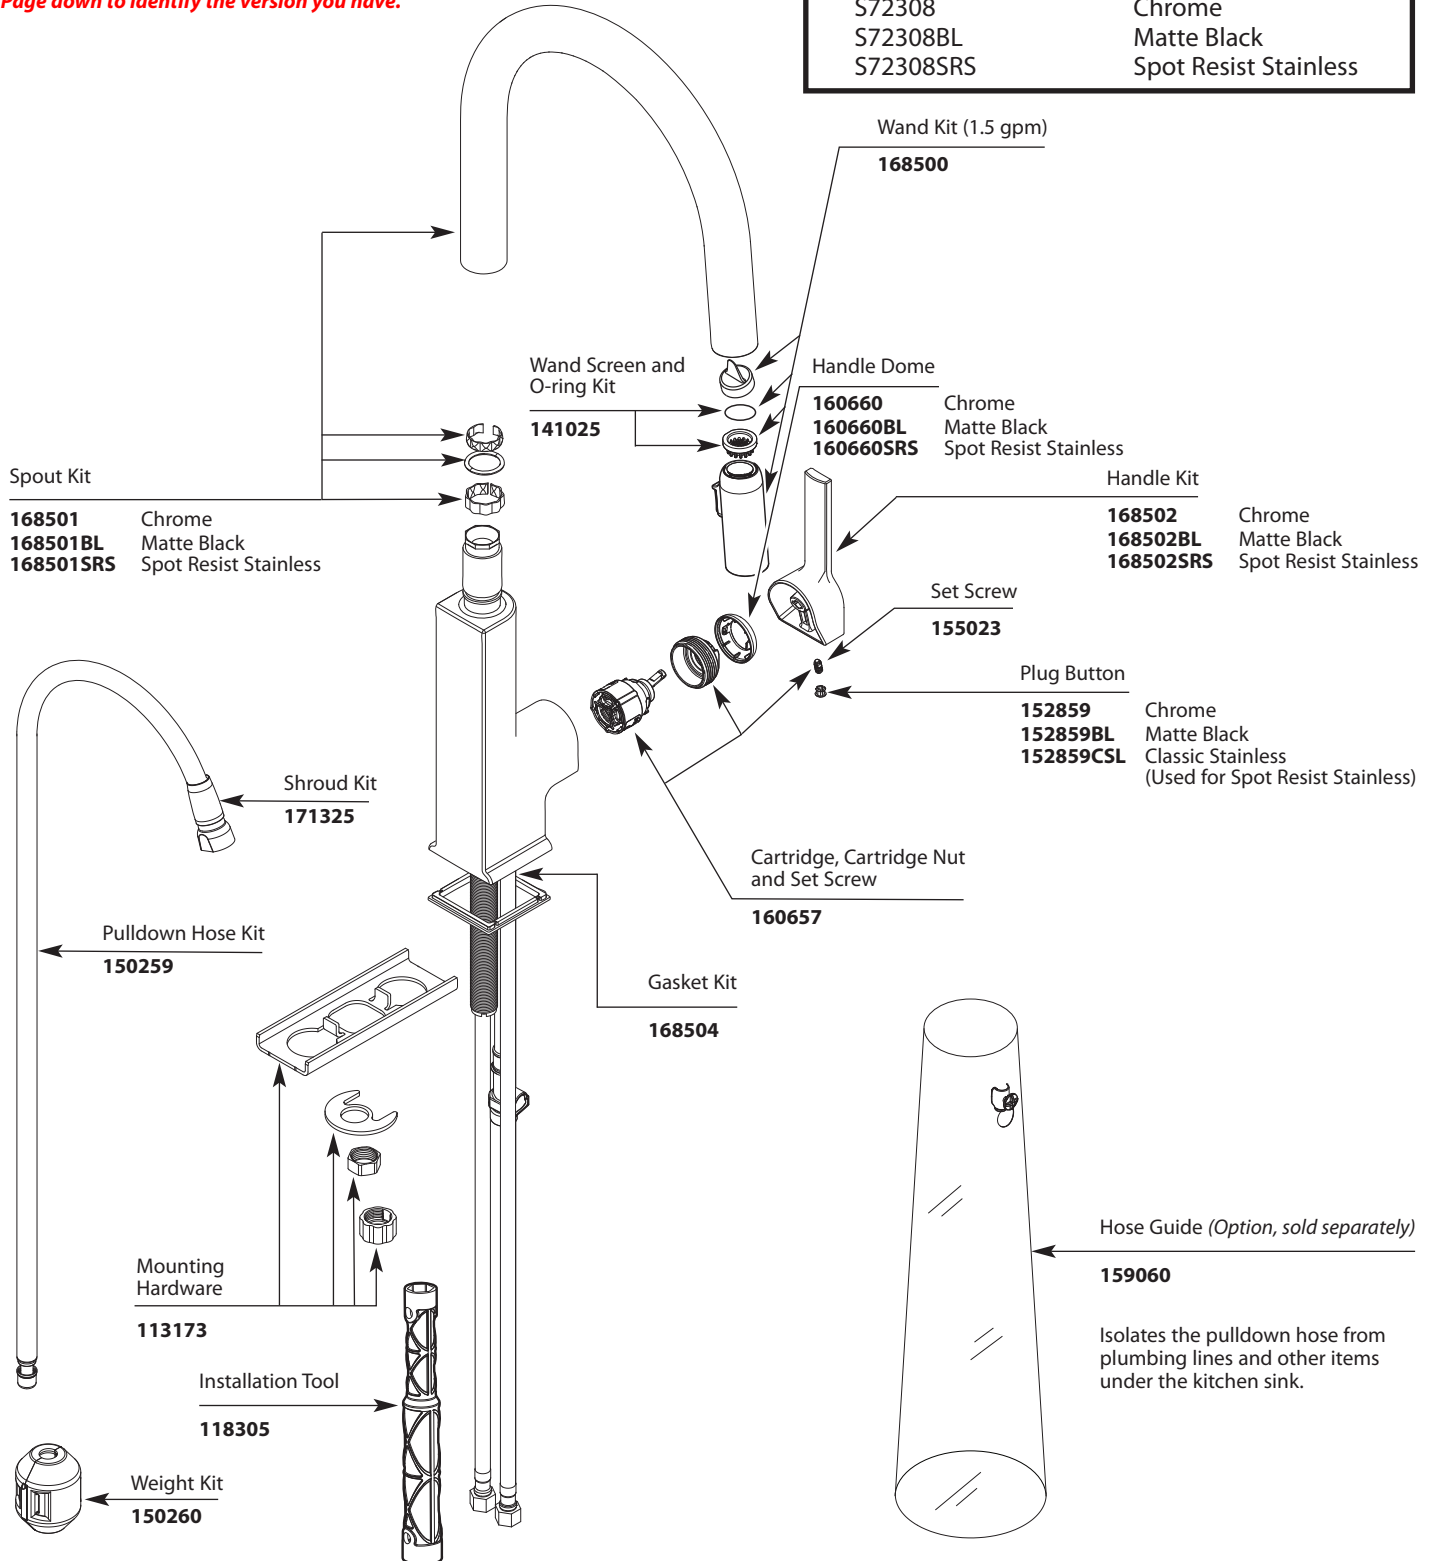

Buy it for looks. Buy it for life.®

■ Order by Part Number

*There is more than 1 version of this model.
Page down to identify the version you have.*

Illustrated Parts

STō Single-Handle Pulldown Kitchen Faucet	
MODELS	FINISH
S72308	Chrome
S72308BL	Matte Black
S72308SRS	Spot Resist Stainless